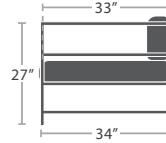

DURABOARD TABLE TOP OPTIONS

WHITE

GRAY

CHARCOAL

BLACK

36 lbs.

CLUB CHAIR SF-3209-101

MADE TO ORDER