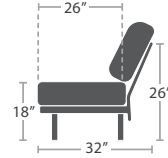

11 lbs.

READY TO SHIP

17 lbs.

ARMLESS LOUNGE CHAIR SF-1028-131

READY TO SHIP

19 lbs.

READY TO SHIP

19 lbs.

READY TO SHIP

30 lbs.

READY TO SHIP

30 lbs.

READY TO SHIP

12 lbs.

READY TO SHIP

17 lbs.

READY TO SHIP