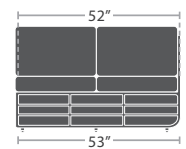

READY TO SHIP