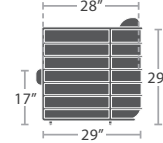

61 lbs.

READY TO SHIP

LOVESEAT SF-1026-102-GRY