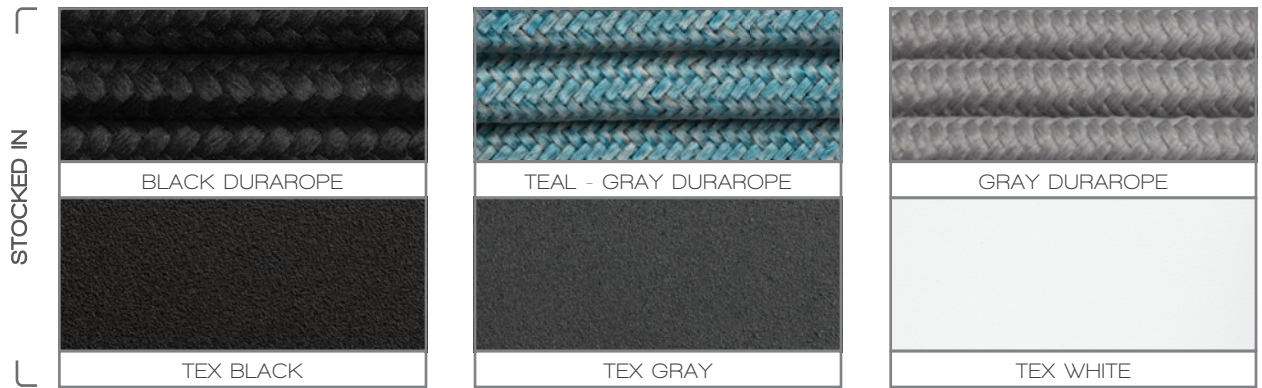

AVAILABLE COLORS

GOLD

NATURAL

SILVER

WHITE

MATERIAL OVERVIEW

POWDER COATED ALUMINUM FRAME | DURAROE STRAP DETAIL | CUSHIONS ARE NOT INCLUDED WHERE APPLICABLE

12 lbs.