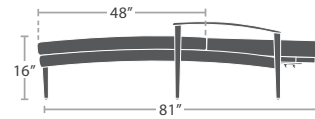

33 lbs.

CHAISE WITH ARMS SF-2002-104

READY TO SHIP