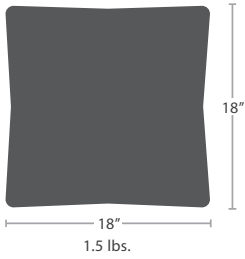

SF-3208-752