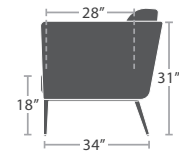

20 lbs.

CLUB CHAIR SF-2034-101

MADE TO ORDER

27 lbs.

LOVESEAT SF-2034-102

MADE TO ORDER

35 lbs.

SOFA SF-2034-103