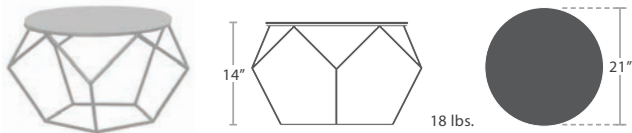

Square Solid

Splash

Round Quarter Punch

Square Quarter Punch

Umbrella Hole Option Available

TRIBECA COLLECTION

MATERIAL OVERVIEW

CLEAR POWDER COATED | ALL POWDER COATING OPTIONS AVAILABLE | DURABOARD TABLE TOPS AVAILABLE | ALL DURABOARD OPTIONS AVAILABLE | CUSHIONS ARE NOT INCLUDED WHERE APPLICABLE