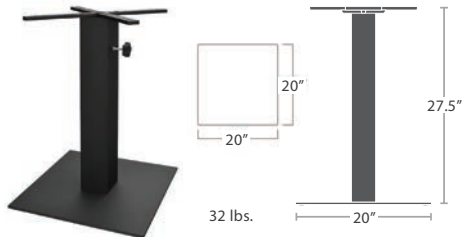

SQUARE DINING BASE SC-2405-583-2-EA*
READY TO SHIP   Umbrella Hole Option Available