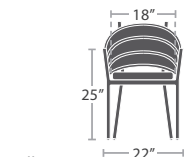

9 lbs.

DINING ARM CHAIR SF-3012-163

MADE TO ORDER