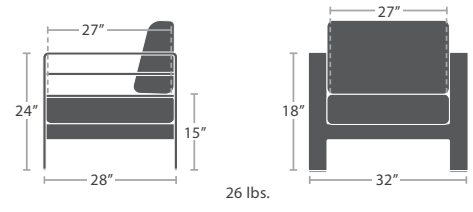

CLUB CHAIR SF-3013-101