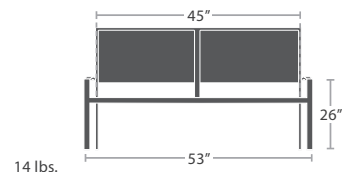

MADE TO ORDER

LOVESEAT SF-3001-102

MADE TO ORDER

8 lbs.

SIDE TABLE SF-3001-302

MADE TO ORDER

8 lbs.

DINING SIDE CHAIR SF-3001-162 STACKS 6