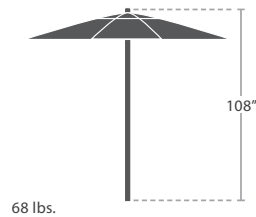

10' GRAND CANTILEVER UMBRELLA
SF-3601-606

No Powder Coating option available
Sand for weight base not included