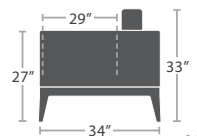

39 lbs.

CLUB CHAIR SF-3201-101

READY TO SHIP

61 lbs.

LOVESEAT SF-3201-102

READY TO SHIP

96 lbs.

SOFA SF-3201-103