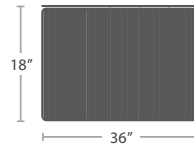

MATERIAL OVERVIEW

POWDER COATED ALUMINUM FRAME | DURAROE STRAP DETAIL | CUSHIONS ARE NOT INCLUDED WHERE APPLICABLE

12 lbs.

READY TO SHIP

18 lbs.

SMALL COFFEE TABLE ROUND SF-3303-320

READY TO SHIP

23 lbs.

READY TO SHIP