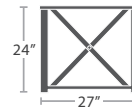

MADE TO ORDER

136 lbs.

SOFA SF-3205-103

MADE TO ORDER

25 lbs.

DINING ARM CHAIR SF-3205-163 STACKS 4

MADE TO ORDER

45 lbs.