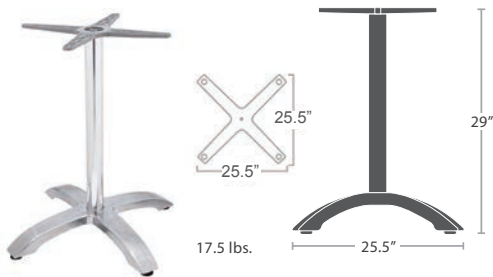

NAPA 4 EASTON DINING BASE SC-2405-583-1-EA*
READY TO SHIP