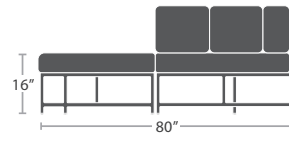

MADE TO ORDER

33 lbs.

CORNER SQUARE SF-3209-151

MADE TO ORDER

40 lbs.

OTTOMAN SQUARE SF-3209-140

MADE TO ORDER

ARMLESS LOVESEAT SF-3209-132

MADE TO ORDER

LEFT ARM LOVESEAT SF-3209-112

MADE TO ORDER

RIGHT ARM LOVESEAT SF-3209-122

MADE TO ORDER

DAYBED SF-3209-222

MADE TO ORDER

15 lbs.