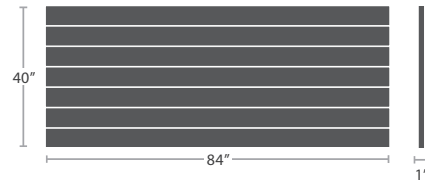

MADE TO ORDER