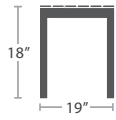

32 lbs.

6' BACKLESS BENCH - SEATS 3 SC-2404-183

READY TO SHIP

44 lbs.

58 lbs.

52 lbs.

READY TO SHIP

70 lbs.

93 lbs.

89 lbs.

READY TO SHIP

145 lbs.

READY TO SHIP

165 lbs.

180 lbs.