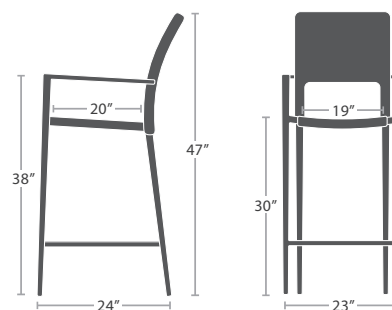

17 lbs.
Optional Added Weight: 8 lbs.

BAR ARM CHAIR SC-2207-173 STACKS 3

READY TO SHIP