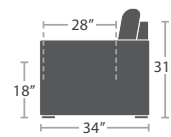

POWDER COATED ALUMINUM FRAME | FROSTED TEMPERED GLASS INSERTS | STANDARD CUSHIONS ARE INCLUDED

35 lbs.

CLUB CHAIR SF-2012-101

READY TO SHIP

46 lbs.

LOVESEAT SF-2012-102

READY TO SHIP

60 lbs.