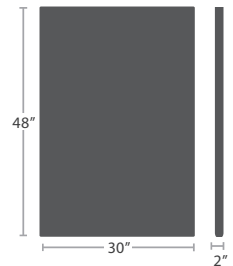

CONCRETO

MATERIAL OVERVIEW

GLASS FIBER REINFORCED CONCRETE (GFRC)

READY TO SHIP

TABLE TOPS

OPTIONAL
DINING LEGS
SC-6201-581
Width:2" Depth:2"
Height:30" After Assembly
Weight:9 lbs.

OPTIONAL
BAR LEGS
SC-6201-591
Width:2" Depth:2"
Height:42" After Assembly
Weight:13 lbs.

STOCKED IN