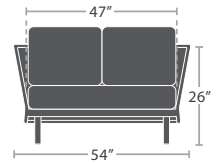

15 lbs.

END TABLE (SQUARE) SF-2012-303

READY TO SHIP

MATERIAL OVERVIEW

POWDER COATED ALUMINUM FRAME | DURAROPE STRAPPING | CUSHIONS ARE NOT INCLUDED

CLUB CHAIR SF-1028-101

19 lbs. READY TO SHIP

LOVESEAT SF-1028-102