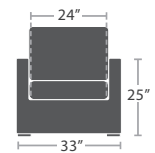

LUCAYA COLLECTION

MATERIAL OVERVIEW

POWDER COATED ALUMINUM FRAME | FROSTED TEMPERED GLASS INSERTS | STANDARD CUSHIONS ARE INCLUDED

35 lbs.

READY TO SHIP

46 lbs.

READY TO SHIP

60 lbs.

READY TO SHIP

STOCKED IN