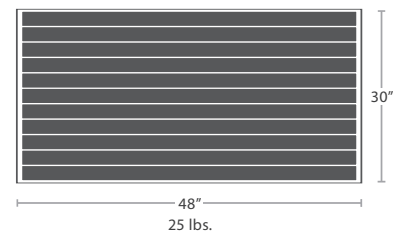

19 lbs.
SC-2405-425-EA
MADE TO ORDER

CO-2405-UMB
UMBRELLA HOLE
OPTION AVAILABLE

SQUARE TOPS

17 lbs.
SC-2405-404-EA
MADE TO ORDER

25 lbs.
SC-2405-405-EA
MADE TO ORDER

RECTANGULAR TOPS

14 lbs.
SC-2405-494-EA
MADE TO ORDER