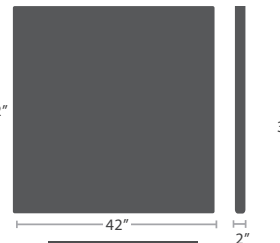

CONCRETO

MATERIAL OVERVIEW

GLASS FIBER REINFORCED CONCRETE (GFRC)

READY TO SHIP

TABLE TOPS

OPTIONAL
DINING LEGS
SC-6201-581
Width:2" Depth:2"
Height:30" After Assembly
Weight:9 lbs.

OPTIONAL
BAR LEGS
SC-6201-591
Width:2" Depth:2"
Height:42" After Assembly
Weight:13 lbs.

STOCKED IN