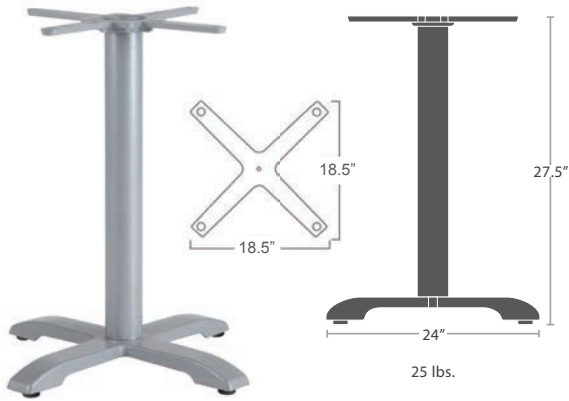

PALM 4 ALUMINUM ADDED WEIGHT PLATES
SC-1002-583P

PALM 4 ALUMINUM ADDED WEIGHT PLATES
SC-1002-578P

PALM 4 DINING BASE (ALUMINUM)
SC-1002-583
 FITS TOPS UP TO 32" READY TO SHIP

PALM 4 BAR BASE (ALUMINUM)
SC-1002-583_SC-1002-540
 FITS TOPS UP TO 32" READY TO SHIP