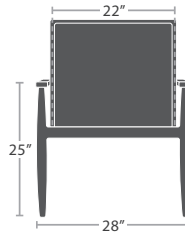

CLUB CHAIR SF-1027-101

MADE TO ORDER