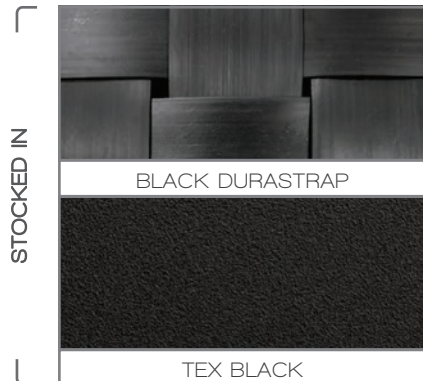

COFFEE TABLE SF-3013-311

READY TO SHIP

SCORPIO COLLECTION

MATERIAL OVERVIEW

POWDER COATED ALUMINUM FRAME | DURASTRAP WRAPPED BODY | TABLE TOPS ARE ALUMINUM | CUSHIONS ARE NOT INCLUDED WHERE APPLICABLE

40 lbs.