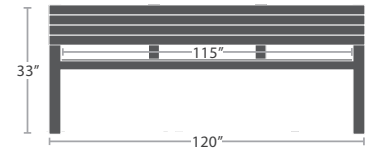

READY TO SHIP

70 lbs.

8' HIGHBACK BENCH - SEATS 4 SC-2404-187

93 lbs.

10' HIGHBACK BENCH - SEATS 5 SC-2404-189

89 lbs.

PICNIC TABLE (SQUARE) - SEATS 4 SF-2404-360

READY TO SHIP