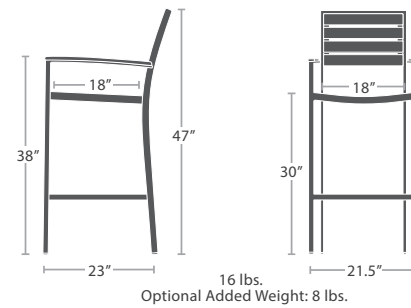

DINING SIDE CHAIR SC-2405-182-EA STACKS 10

MADE TO ORDER

DINING ARM CHAIR SC-2405-183-EA STACKS 10

MADE TO ORDER

BAR SIDE CHAIR SC-2405-172-EA STACKS 3

MADE TO ORDER

BAR ARM CHAIR SC-2405-173-EA STACKS 3

MADE TO ORDER