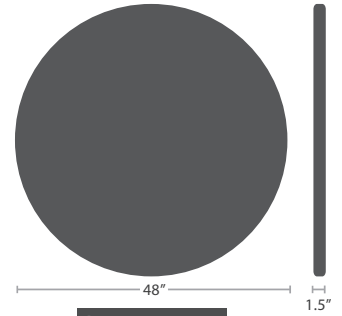

SF-3006-427
50 lbs.