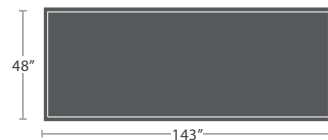

143\"/>

XL MEGA DINING TABLE TOP SF-3205-986

*Umbrella Hole Option Available

CONTEMPORARY TABLE BASES