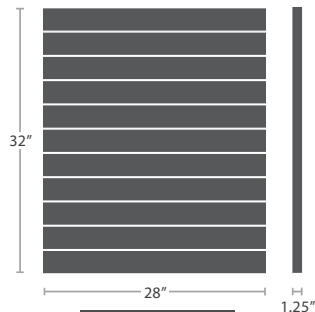

SC-2404-412

14 lbs.