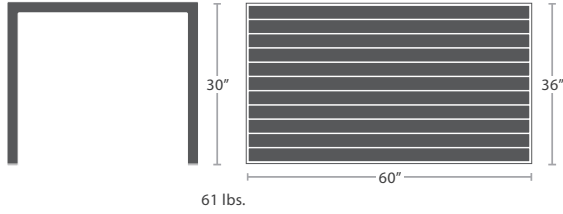

COMMUNAL DINING TABLE SC-2405-314-EA
MADE TO ORDER Umbrella Hole Option Available