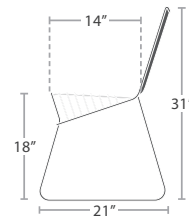

15 lbs.

DINING SIDE CHAIR - 5 SF-1809-162-5 STACKS 6

READY TO SHIP