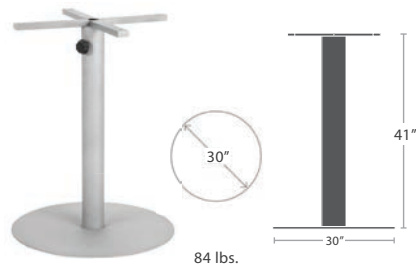

EXTRA LARGE ROUND BAR BASE SC-1008-472U_SC-1008-540U
READY TO SHIP