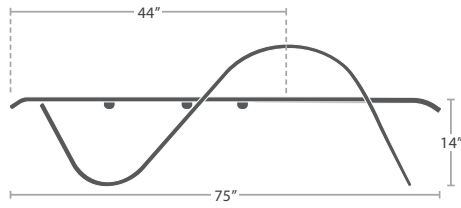

21 lbs.

CHAISE SF-3011-104 STACKS 6

MADE TO ORDER