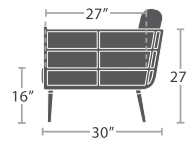

READY TO SHIP

20 lbs.

ARMLESS LOUNGE CHAIR SF-2028-131

READY TO SHIP

27 lbs.

RIGHT ARM CORNER SF-2028-156

READY TO SHIP

27 lbs.

LEFT ARM CORNER SF-2028-157

READY TO SHIP

38 lbs.

LEFT ARM LOVE SEAT SF-2028-112

READY TO SHIP

38 lbs.

RIGHT ARM LOVE SEAT SF-2028-122

READY TO SHIP