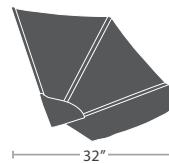

MADE TO ORDER

80 lbs.

MEDIUM DAYBED SF-3401-222

MADE TO ORDER

81 lbs.

LARGE DAYBED SF-3401-223

MADE TO ORDER

CANOPY FOR SMALL AQUA DAYBED SF-3401-681