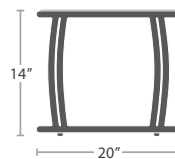

ROCKING CHAIR SF-1020-190

MADE TO ORDER

18 lbs.

BAR STOOL SF-1020-171

MADE TO ORDER

18 lbs.

OTTOMAN (ROUND) SF-1020-144

MADE TO ORDER