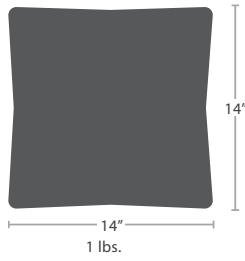

SF-3208-750