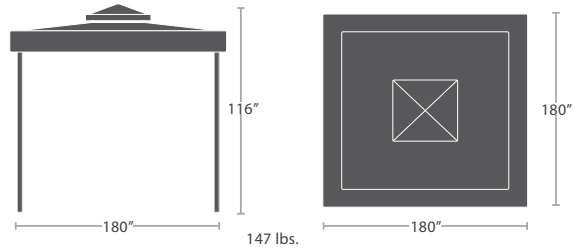

STANDARD ROOF CABANA 10' X 10' SF-3801-655-10

VENTED ROOF CABANA 10' X 10' SF-3801-656-10

STANDARD ROOF CABANA 15' X 15' SF-3801-655-15

VENTED ROOF CABANA 15' X 15' SF-3801-656-15

DECORATIVE CURTAINS
SF-3801-280-10 | 10' X 10'
SF-3801-280-15 | 15' X 15'