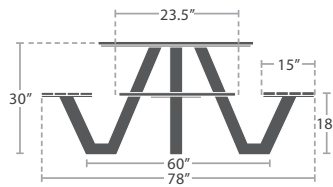

PICNIC TABLE (SQUARE) - SEATS 4 SF-2404-360

89 lbs.