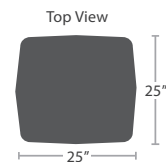

Upholstery, Sling or Awning Grade Fabric.
Customer Owned Material (C.O.M) Accepted

8 lbs.

SMALL POUF (SQUARE) SF-3216-731

MADE TO ORDER

10 lbs.

POUF (SQUARE) SF-3216-732

MADE TO ORDER

15 lbs.