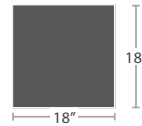

35 lbs.

READY TO SHIP

54 lbs.

READY TO SHIP

70 lbs.

READY TO SHIP

14 lbs.

SIDE TABLE (SQUARE) SF-2009-302

READY TO SHIP

34 lbs.

READY TO SHIP