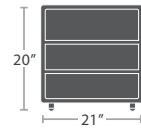

READY TO SHIP