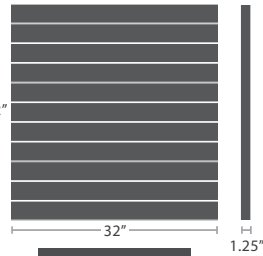

25 lbs.

SC-2404-427

32 lbs.

SC-2404-429

44 lbs.

SQUARE

SC-2404-402

11 lbs.