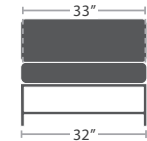

44 lbs.

LOVESEAT SF-3209-102

MADE TO ORDER

67 lbs.

SOFA SF-3209-103

MADE TO ORDER

29 lbs.

ARMLESS LOUNGE CHAIR SF-3209-131