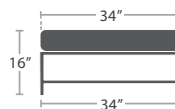

40 lbs.

OTTOMAN SQUARE SF-3209-140

MADE TO ORDER