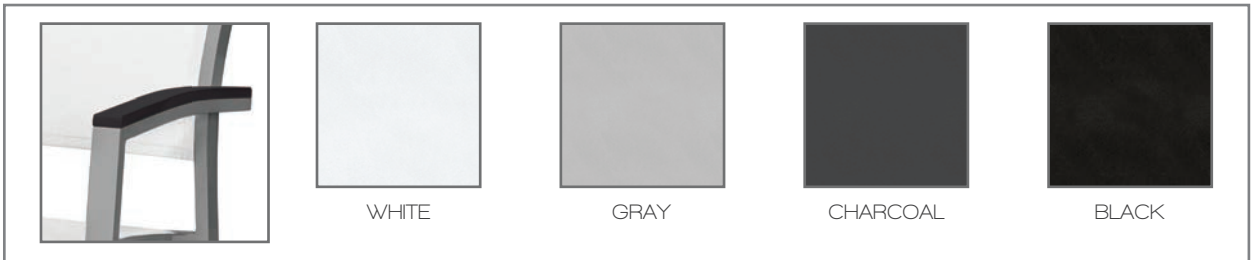

ACCENT OPTION

DURABOARD