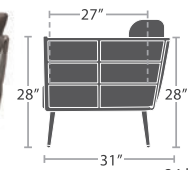

CLUB CHAIR SF-2028-101

READY TO SHIP

28 lbs.

LOVESEAT SF-2028-102

READY TO SHIP

34 lbs.

SOFA SF-2028-103

READY TO SHIP