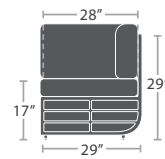

30 lbs.

READY TO SHIP

40 lbs.

READY TO SHIP

59 lbs.

READY TO SHIP