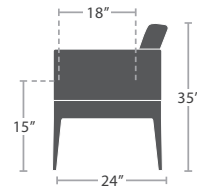

24 lbs.

DINING ARM CHAIR SF-3201-163

READY TO SHIP