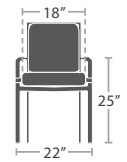

25 lbs.

DINING ARM CHAIR SF-3205-163 STACKS 4

MADE TO ORDER