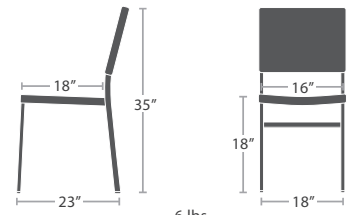

6 lbs.
Optional Added Weight: 9 lbs.

DINING SIDE CHAIR SC-2201-162 STACKS 10

READY TO SHIP