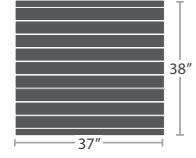

55 lbs.

BAR TABLE (SQUARE) SF-3203-308