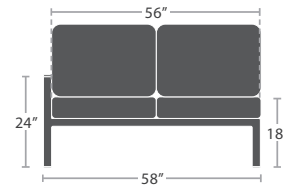

60 lbs.

ARMLESS LOVESEAT SF-3203-132

MADE TO ORDER

42 lbs.

CORNER SF-3203-151

MADE TO ORDER

66 lbs.

LEFT ARM LOVESEAT SF-3203-112