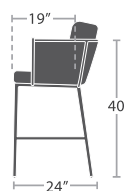

12 lbs.

DINING ARM CHAIR STYLE 1 SF-2028-163-1

READY TO SHIP

10 lbs.

DINING ARM CHAIR STYLE 2 SF-2028-163-2

READY TO SHIP

12 lbs.

BAR ARM CHAIR SF-2028-173

READY TO SHIP

20 lbs.

ARMLESS LOUNGE CHAIR SF-2028-131

READY TO SHIP

27 lbs.

RIGHT ARM CORNER SF-2028-156

READY TO SHIP

27 lbs.