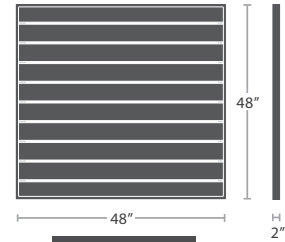

SF-3001-406
45 lbs.