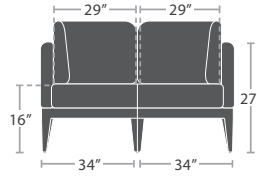

26 lbs.

CORNER SF-3201-151

READY TO SHIP