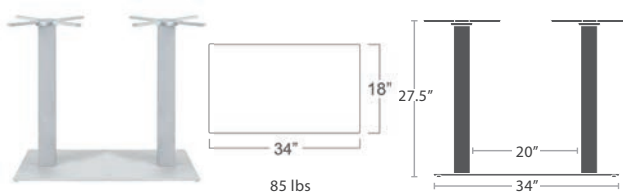

DOUBLE POST DINING BASE SC-1008-589
READY TO SHIP