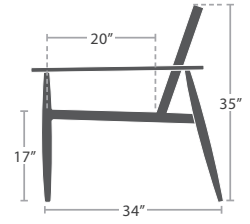

CLUB CHAIR SF-1027-101

MADE TO ORDER