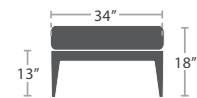

42 lbs.

OTTOMAN SF-3201-140

READY TO SHIP