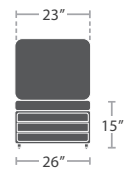

LEFT ARM LOVESEAT SF-1026-112-BLK

LEFT ARM LOVESEAT SF-1026-112-WHT

60 lbs.

READY TO SHIP

RIGHT ARM LOVESEAT SF-1026-122-GRY

RIGHT ARM LOVESEAT SF-1026-122-BLK

RIGHT ARM LOVESEAT SF-1026-122-WHT

40 lbs.