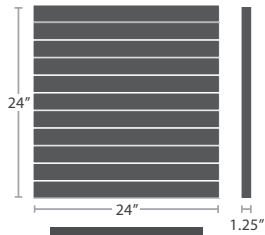

25 lbs.

SC-2404-427

32 lbs.

SC-2404-429

44 lbs.

SQUARE

SC-2404-402

11 lbs.