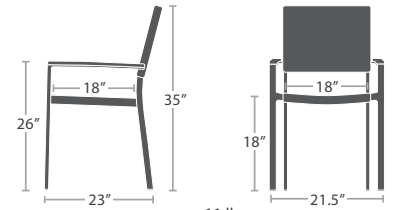

11 lbs.
Optional Added Weight: 7 lbs.

DINING ARM CHAIR SC-2201-163 STACKS 10

READY TO SHIP