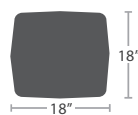

8 lbs.

SMALL POUF (SQUARE) SF-3216-731

MADE TO ORDER

10 lbs.

MADE TO ORDER

15 lbs.

MADE TO ORDER

20 lbs.

MADE TO ORDER

20 lbs.

MADE TO ORDER

3 lbs.

FLOOR PILLOW (SQUARE) SF-3216-737

MADE TO ORDER

4 lbs.

MADE TO ORDER