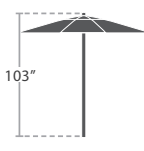

21 lbs. Pole Diameter: 1.5"

9' SQUARE DOUBLE VENTED

CANOPY | SF-5001-605
FRAME | SF-5001-773

9' Square Double Vented Umbrella will not close when pair with Dining and Bar tables