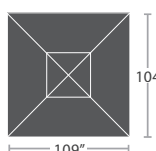

21 lbs. Pole Diameter: 1.5"

9' SQUARE DOUBLE VENTED

CANOPY | SF-5001-605
FRAME | SF-5001-773

9' Square Double Vented Umbrella will not close when pair with Dining and Bar tables