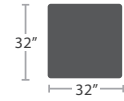

31 lbs.

SMALL COFFEE TABLE SF-3201-300

READY TO SHIP