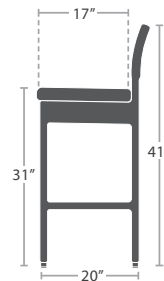

11 lbs.

BAR SIDE CHAIR SF-2002-172

READY TO SHIP