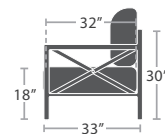

COMPOSITE WOOD

60 lbs.

CLUB CHAIR SF-3205-101

MADE TO ORDER