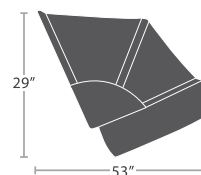

READY TO SHIP

46 lbs.

DINING TABLE SF-2028-325

READY TO SHIP

68 lbs.

DAYBED SF-2028-232

READY TO SHIP

55 lbs.