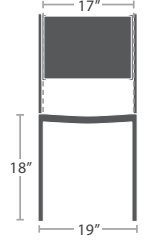

MADE TO ORDER

LOVESEAT SF-3001-102

MADE TO ORDER

8 lbs.

SIDE TABLE SF-3001-302

MADE TO ORDER

8 lbs.

DINING SIDE CHAIR SF-3001-162 STACKS 6