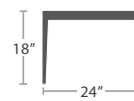

WITHOUT WEBBING STRAP

WITH WEBBING STRAP

35 lbs.

COFFEE TABLE ALUMINUM TOP SF-1018-311

MADE TO ORDER

SIDE TABLE ALUMINUM TOP SF-1018-302

MADE TO ORDER

27 lbs.