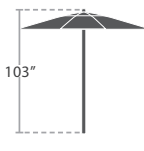

17 lbs. Pole Diameter: 1.5"

8' SQUARE DOUBLE VENTED

CANOPY | SF-5001-602
FRAME | SF-5001-771

8' Square Double Vented Umbrella will not close when pair with Bar tables