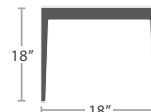

WITHOUT WEBBING STRAP

WITH WEBBING STRAP

35 lbs.

COFFEE TABLE ALUMINUM TOP SF-1018-311

MADE TO ORDER

SIDE TABLE ALUMINUM TOP SF-1018-302

MADE TO ORDER

27 lbs.