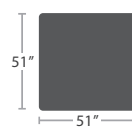

55 lbs.

DINING TABLE SQUARE SF-3205-305 *Umbrella Hole Option Available

MADE TO ORDER