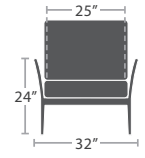

WITHOUT WEBBING STRAP

WITH WEBBING STRAP

35 lbs.

COFFEE TABLE ALUMINUM TOP SF-1018-311

MADE TO ORDER

SIDE TABLE ALUMINUM TOP SF-1018-302

MADE TO ORDER

27 lbs.