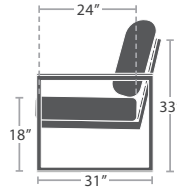

IPE WOOD OPTION (RAW - No sealant or oil)

42 lbs.

CLUB CHAIR SF-3203-101

MADE TO ORDER

70 lbs.

LOVESEAT SF-3203-102

MADE TO ORDER

100 lbs.