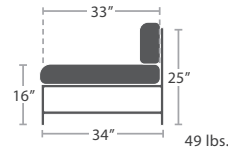

MADE TO ORDER

33 lbs.

CORNER SQUARE SF-3209-151

MADE TO ORDER

40 lbs.

OTTOMAN SQUARE SF-3209-140

MADE TO ORDER

ARMLESS LOVESEAT SF-3209-132