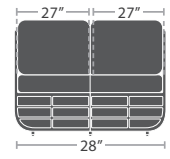

READY TO SHIP