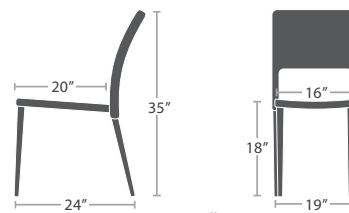

POWDER COATED ALUMINUM FRAME

11 lbs.
Optional Added Weight: 6 lbs.

DINING SIDE CHAIR SC-2207-162 STACKS 8

READY TO SHIP

13 lbs.
Optional Added Weight: 7 lbs.

DINING ARM CHAIR SC-2207-163 STACKS 8

READY TO SHIP