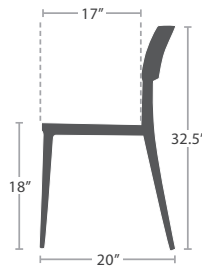

READY TO SHIP

CHAIRS

MATERIAL OVERVIEW

INJECTION MOLDED RESIN

ALBANY

8 lbs.

DINING CHAIR SC-2607-182 STACKS 6

READY TO SHIP