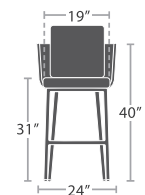

12 lbs.

DINING ARM CHAIR STYLE 1 SF-2028-163-1

READY TO SHIP

10 lbs.

DINING ARM CHAIR STYLE 2 SF-2028-163-2

READY TO SHIP

12 lbs.

BAR ARM CHAIR SF-2028-173

READY TO SHIP

20 lbs.

ARMLESS LOUNGE CHAIR SF-2028-131

READY TO SHIP

27 lbs.

RIGHT ARM CORNER SF-2028-156

READY TO SHIP

27 lbs.