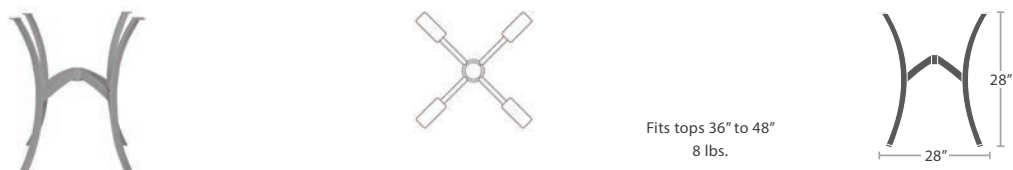

SIDE TABLE SLATTED ALUMINUM TOP SF-3005-323

MADE TO ORDER

DINING TABLE BASE SF-3005-583

MADE TO ORDER

GRANDE DINING TABLE BASE SF-3005-586

MADE TO ORDER

GRANDE BAR TABLE BASE SF-3005-596

MADE TO ORDER