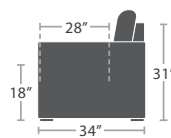

25 lbs.

READY TO SHIP

36 lbs.

READY TO SHIP

38 lbs.

READY TO SHIP

45 lbs.

READY TO SHIP

45 lbs.

RIGHT ARM LOVESEAT SF-2012-122

READY TO SHIP

34 lbs.

READY TO SHIP