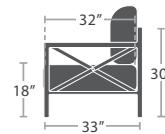

136 lbs.

SOFA SF-3205-103

MADE TO ORDER