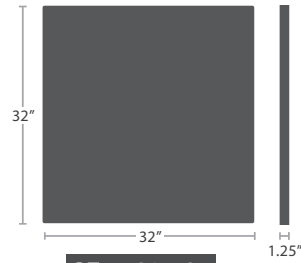

SF-2409-405

18 lbs.