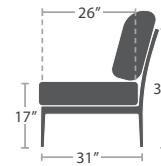

CLUB CHAIR SF-1018-101

MADE TO ORDER

41 lbs.

LOVESEAT SF-1018-102

MADE TO ORDER

21 lbs.

ARMLESS CHAIR SF-1018-131

MADE TO ORDER