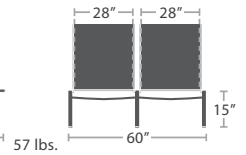

IPE WOOD (RAW - No sealant or oil)

ARMLESS CHAISE SF-3001-134 STACKS 8

MADE TO ORDER

CHAISE WITH ARMS SF-3001-104

MADE TO ORDER

ARMLESS DOUBLE CHAISE SF-3001-135

MADE TO ORDER

CLUB CHAIR SF-3001-101