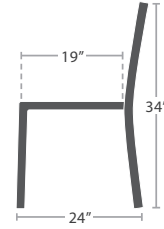

MADE TO ORDER

LOVESEAT SF-3001-102

MADE TO ORDER

8 lbs.

SIDE TABLE SF-3001-302

MADE TO ORDER

8 lbs.

DINING SIDE CHAIR SF-3001-162 STACKS 6