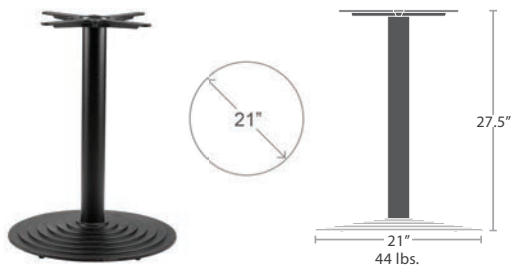

READY TO SHIP

VALENCIA 4 GRANDE SC-1401-589

FITS TOPS 24" TO 60"
READY TO SHIP

VALENCIA 4 GRANDE BAR SC-1401-589_SC1401-540

READY TO SHIP

VALENCIA ROUND DINING SC-1401-588

FITS TOPS 24" TO 60"
READY TO SHIP