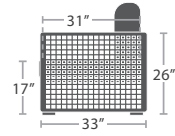

35 lbs.

CLUB CHAIR SF-2009-101

READY TO SHIP

54 lbs.

READY TO SHIP

70 lbs.

READY TO SHIP

14 lbs.

READY TO SHIP

34 lbs.

READY TO SHIP