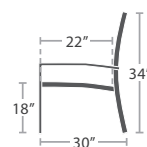

LOVESEAT SF-3001-102

MADE TO ORDER