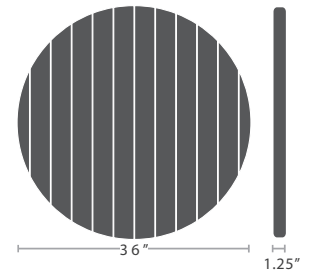

READY TO SHIP

UMBRELLA HOLE OPTION AVAILABLE

ROUND

SC-2404-422

10 lbs.

SC-2404-424

13 lbs.

SC-2404-425