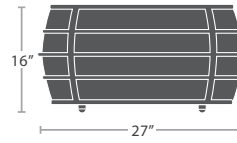

READY TO SHIP

COFFEE TABLE (RECTANGULAR) SF-1026-311-BLK

COFFEE TABLE (RECTANGULAR) SF-1026-311-WHT

9 lbs.

COFFEE TABLE (ROUND) SF-1026-321-GRY

READY TO SHIP

COFFEE TABLE (ROUND) SF-1026-321-BLK

COFFEE TABLE (ROUND) SF-1026-321-WHT