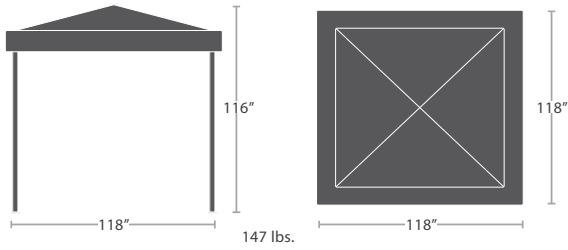

1 CORNER POST (INCLUDES 1 CURTAIN)

1 FULL SIDE (INCLUDES 2 CURTAIN)

1 FULL SIDE