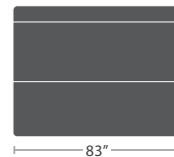

MADE TO ORDER