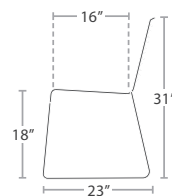

17 lbs.

DINING SIDE CHAIR - 3 SF-1809-162-3 STACKS 6

READY TO SHIP