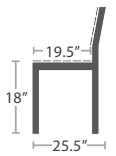

8' HIGHBACK BENCH - SEATS 4 SC-2404-187

70 lbs.