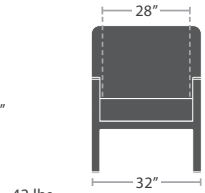

IPE WOOD OPTION (RAW - No sealant or oil)

42 lbs.

CLUB CHAIR SF-3203-101

MADE TO ORDER

70 lbs.

LOVESEAT SF-3203-102

MADE TO ORDER

100 lbs.