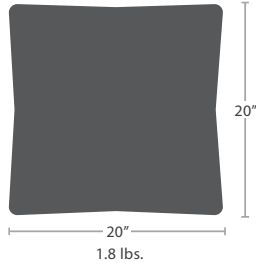

SF-3208-758