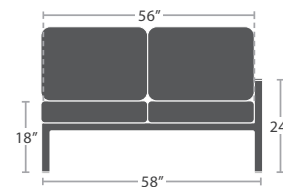

30 lbs.

MADE TO ORDER

32 lbs.

MADE TO ORDER

60 lbs.

MADE TO ORDER

42 lbs.

MADE TO ORDER

66 lbs.

MADE TO ORDER

66 lbs.

RIGHT ARM LOVESEAT SF-3203-122

MADE TO ORDER