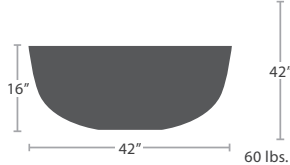

60 lbs.

CONCRETE FIRE PIT (ROUND) SF-6202-695