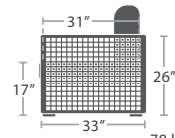

35 lbs.

READY TO SHIP

54 lbs.

READY TO SHIP

70 lbs.

SOFA SF-2009-103

READY TO SHIP

14 lbs.

READY TO SHIP

34 lbs.

READY TO SHIP