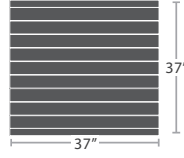

47 lbs.

DINING TABLE (SQUARE) SF-3203-305