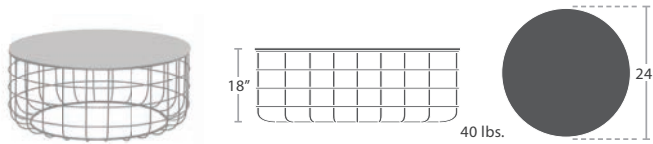

SMALL COFFEE TABLE SF-1809-323 18" 40 lbs. 24" MADE TO ORDER