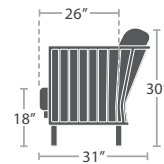

SOFA SF-1028-103

36 lbs. READY TO SHIP