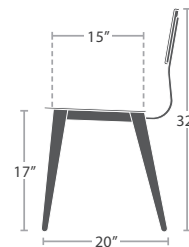

15 lbs.

DINING SIDE CHAIR - 6 SF-1809-162-6

READY TO SHIP