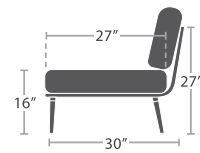

12 lbs.

DINING ARM CHAIR STYLE 1 SF-2028-163-1

READY TO SHIP

10 lbs.

DINING ARM CHAIR STYLE 2 SF-2028-163-2

READY TO SHIP

12 lbs.

BAR ARM CHAIR SF-2028-173

READY TO SHIP

20 lbs.

ARMLESS LOUNGE CHAIR SF-2028-131

READY TO SHIP

27 lbs.

RIGHT ARM CORNER SF-2028-156

READY TO SHIP

27 lbs.