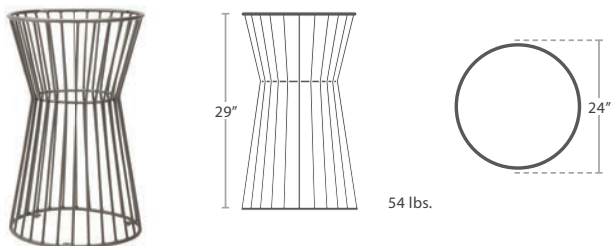

DINING TABLE SF-1809-324 29" 54 lbs. 24" MADE TO ORDER