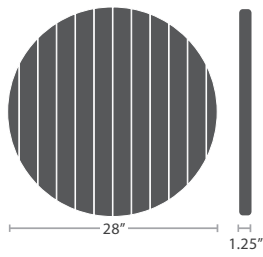

SC-2404-422

10 lbs.