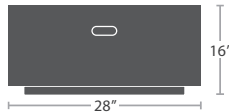

70 lbs.

CONCRETE FIRE PIT (RECTANGULAR) SF-6202-697