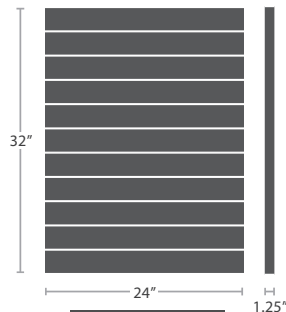

SC-2404-447

12 lbs.