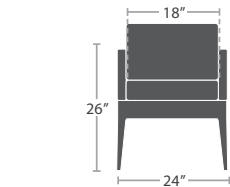

24 lbs.

DINING ARM CHAIR SF-3201-163

READY TO SHIP