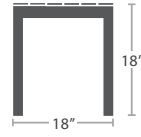

MADE TO ORDER

66 lbs.

RIGHT ARM LOVESEAT SF-3203-122

MADE TO ORDER

13 lbs.

END TABLE (SQUARE) SF-3203-303

MADE TO ORDER

13 lbs.