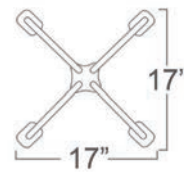

ROSE 4 DINING TABLE BASE SC-1201-583

FITS TOPS UP TO 36"

READY TO SHIP