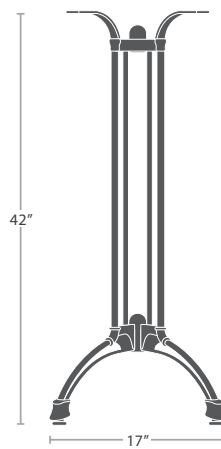

FITS TOPS UP TO 36"

READY TO SHIP

13 lbs.

ROSE 4 GRANDE DINING TABLE BASE SC-1201-586

READY TO SHIP

FITS TOPS UP TO 60"

14 lbs.

ROSE 4 BAR TABLE BASE SC-1201-593