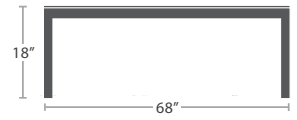

135LB UMBRELLA BASE W/ WHEELS
SF-5001-723

75 lbs.

135 lbs.

135 lbs.

VIENNA COLLECTION

MATERIAL OVERVIEW

POWDER COATED ALUMINUM FRAME WITH DURAWOOD SLATS | ALL POWDER COATING OPTIONS AVAILABLE

32 lbs.