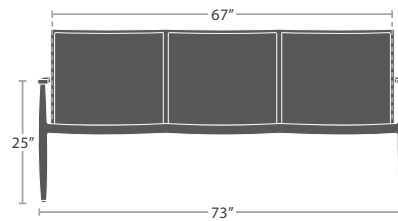

SOFA SF-1027-103

MADE TO ORDER