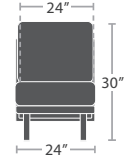

READY TO SHIP