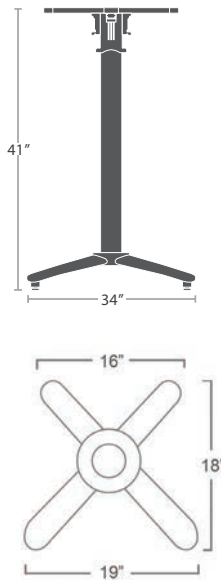

19 lbs.

DINING TABLE BASE SC-1019-583

READY TO SHIP

23 lbs.

BAR TABLE BASE SC-1019-583_SC-1019-593

READY TO SHIP

PALM

TABLE BASES