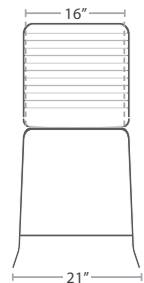

18 lbs.

BAR SIDE CHAIR - 4 SF-1809-172-4 STACKS 4

READY TO SHIP