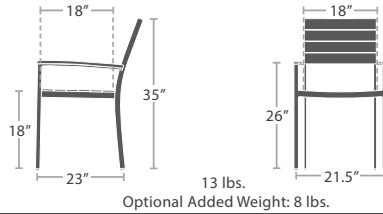

READY TO SHIP

READY TO SHIP