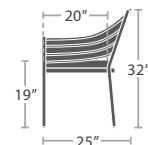

9 lbs.

DINING ARM CHAIR SF-3012-163

MADE TO ORDER