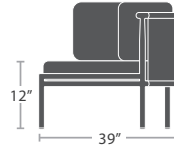

23 lbs.

ARMLESS SOFA SF-3303-133

READY TO SHIP