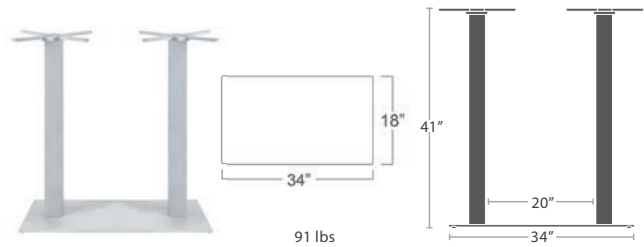

DOUBLE POST BAR SC-1008-589_SC-1008-599-SET
READY TO SHIP