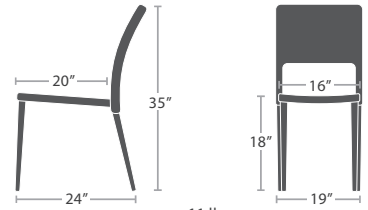

CHLOE ROPE

11 lbs.
Optional Added Weight: 6 lbs.

DINING SIDE CHAIR SC-2207-162-2 STACKS 8

READY TO SHIP