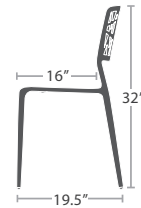

MATERIAL OVERVIEW

INJECTION MOLDED RESIN

PHOENIX