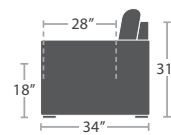

MATERIAL OVERVIEW

POWDER COATED ALUMINUM FRAME | FROSTED TEMPERED GLASS INSERTS | STANDARD CUSHIONS ARE INCLUDED