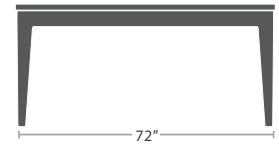

READY TO SHIP

29 lbs.

DINING TABLE SQUARE SF-3201-305 SEATS 4

READY TO SHIP

86 lbs.

DINING TABLE RECTANGULAR SF-3201-314 SEATS 6

READY TO SHIP

91 lbs.