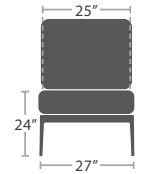

CLUB CHAIR SF-1018-101

MADE TO ORDER

41 lbs.

LOVESEAT SF-1018-102

MADE TO ORDER

21 lbs.

ARMLESS CHAIR SF-1018-131

MADE TO ORDER