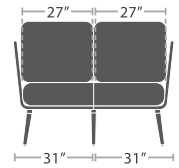

12 lbs.

DINING ARM CHAIR STYLE 1 SF-2028-163-1

READY TO SHIP

10 lbs.

DINING ARM CHAIR STYLE 2 SF-2028-163-2

READY TO SHIP

12 lbs.

BAR ARM CHAIR SF-2028-173

READY TO SHIP

20 lbs.

ARMLESS LOUNGE CHAIR SF-2028-131

READY TO SHIP

27 lbs.

RIGHT ARM CORNER SF-2028-156

READY TO SHIP

27 lbs.

LEFT ARM CORNER SF-2028-157

READY TO SHIP

38 lbs.

LEFT ARM LOVE SEAT SF-2028-112

READY TO SHIP

38 lbs.

RIGHT ARM LOVE SEAT SF-2028-122

READY TO SHIP