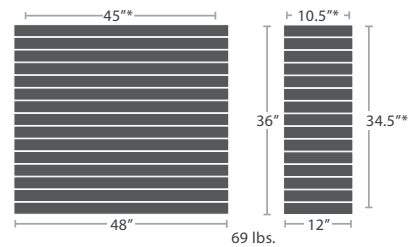

READY TO SHIP

*Interior Dimensions

SC-9001-979

OPTIONAL CASTERS AVAILABLE

3' PLANTER WITH DURAWOOD SC-8806-793

*Interior Dimensions

STOCKED IN

UMBRELLA HOLE OPTION AVAILABLE