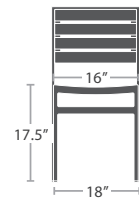

12 lbs.
Optional Added Weight: 6 lbs.

DINING SIDE CHAIR SC-2405-162-EA STACKS 10

MADE TO ORDER