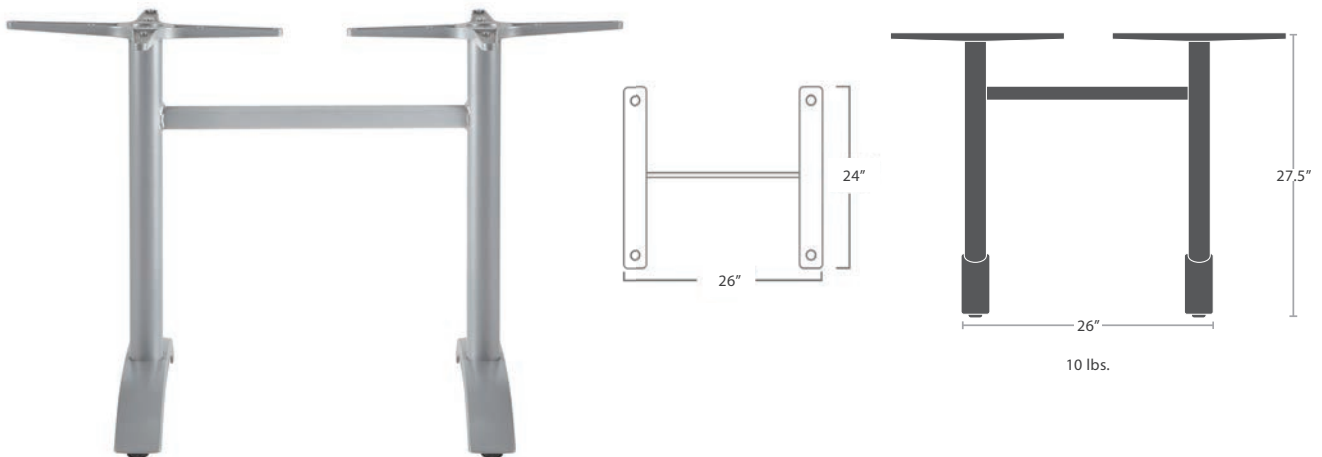

PALM 2 DINING BASE (ALUMINUM)
SC-1002-587
FITS RECTANGULAR TOPS

READY TO SHIP