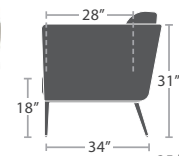

20 lbs.

CLUB CHAIR SF-2034-101

MADE TO ORDER

27 lbs.

LOVESEAT SF-2034-102

MADE TO ORDER

35 lbs.

SOFA SF-2034-103