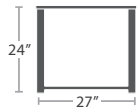

MADE TO ORDER

136 lbs.

SOFA SF-3205-103

MADE TO ORDER

25 lbs.

DINING ARM CHAIR SF-3205-163 STACKS 4

MADE TO ORDER

45 lbs.