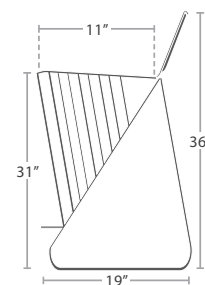

16 lbs.

BAR SIDE CHAIR - 5 SF-1809-172-5 STACKS 4

READY TO SHIP