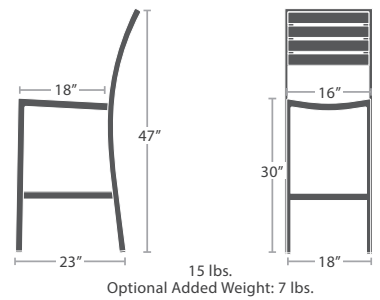

BAR SIDE CHAIR SC-2405-172 STACKS 3

READY TO SHIP