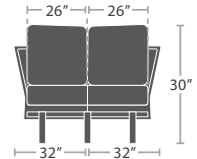

READY TO SHIP

19 lbs.

CORNER SF-1028-151

READY TO SHIP

19 lbs.

ARMLESS LOVESEAT SF-1028-132

READY TO SHIP

30 lbs.