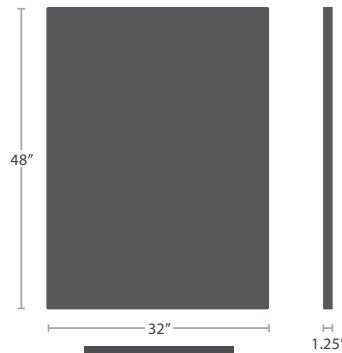

SF-2409-414

26 lbs.