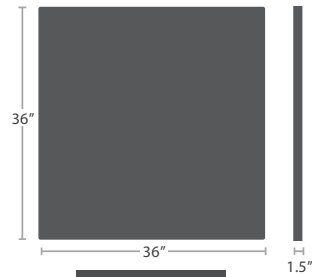

SF-3006-423
24 lbs.
Solid Only

SF-3006-425
26 lbs.

SF-3006-426
34 lbs.

SF-3006-427
50 lbs.

SQUARE

SF-3006-406
34 lbs.

OPTIONAL STYLES

Round Solid