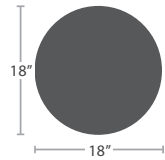

MADE TO ORDER

MADE TO ORDER

7 lbs.

SIDE TABLE ROUND SF-3006-322

MADE TO ORDER

10 lbs.

Arm accents available in Ipe, Composite Wood, or Duraboard.

MADE TO ORDER

DURABOARD OPTIONS

COMPOSITE WOOD OPTIONS

IPE WOOD OPTION (RAW - No sealant or oil)