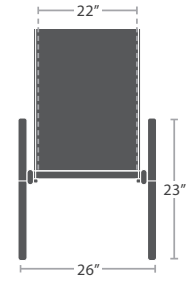

21 lbs.

CHAISE SF-3011-104 STACKS 6

MADE TO ORDER