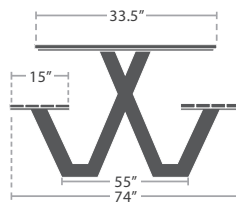

PICNIC TABLE - 6' FOOTER SC-2404-364

145 lbs.