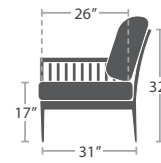

27 lbs.

MADE TO ORDER

41 lbs.

MADE TO ORDER

21 lbs.

MADE TO ORDER

28 lbs.

MADE TO ORDER

41 lbs.

LEFT ARM LOVESEAT SF-1018-112

MADE TO ORDER

41 lbs.

MADE TO ORDER

10 lbs.

MADE TO ORDER