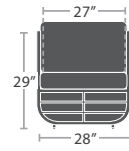

COFFEE TABLE SF-3013-311

READY TO SHIP

SCORPIO COLLECTION

MATERIAL OVERVIEW

POWDER COATED ALUMINUM FRAME | DURASTRAP WRAPPED BODY | TABLE TOPS ARE ALUMINUM | CUSHIONS ARE NOT INCLUDED WHERE APPLICABLE

40 lbs.