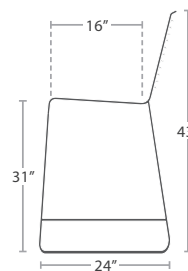

18 lbs.

BAR SIDE CHAIR - 4 SF-1809-172-4 STACKS 4

READY TO SHIP