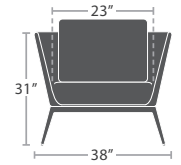

20 lbs.

CLUB CHAIR SF-2034-101

MADE TO ORDER

27 lbs.

LOVESEAT SF-2034-102

MADE TO ORDER

35 lbs.

SOFA SF-2034-103