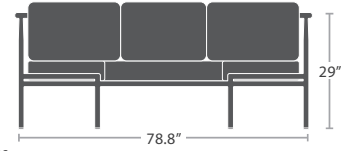

23 lbs.

ARMLESS SOFA SF-3303-133

READY TO SHIP