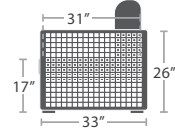

35 lbs.

READY TO SHIP

54 lbs.

LOVESEAT SF-2009-102

READY TO SHIP

70 lbs.

READY TO SHIP

14 lbs.

READY TO SHIP

34 lbs.

READY TO SHIP