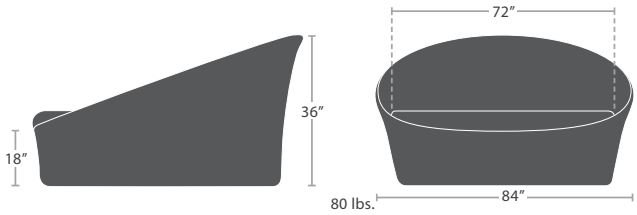

80 lbs.

MEDIUM DAYBED SF-3401-222

MADE TO ORDER