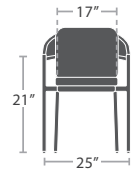

SIDE TABLE ROUND SF-3303-322

READY TO SHIP

18 lbs.

SMALL COFFEE TABLE ROUND SF-3303-320

READY TO SHIP

23 lbs.

COFFEE TABLE ROUND SF-3303-321

READY TO SHIP