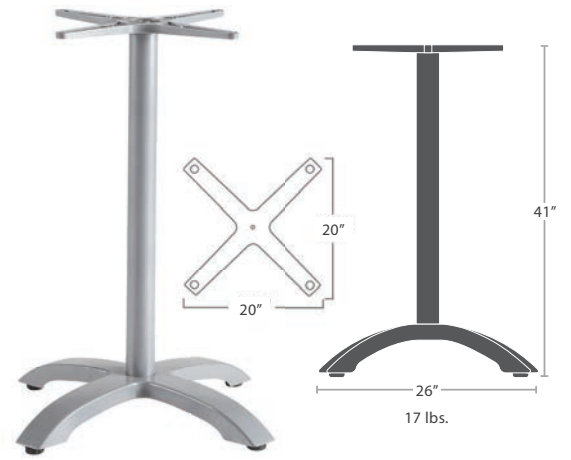

PALM 4 ALUMINUM ADDED WEIGHT PLATES
SC-1002-583P

PALM 4 ALUMINUM ADDED WEIGHT PLATES
SC-1002-578P

PALM 4 DINING BASE (ALUMINUM)
SC-1002-583
 FITS TOPS UP TO 32" READY TO SHIP

PALM 4 BAR BASE (ALUMINUM)
SC-1002-583_SC-1002-540
 FITS TOPS UP TO 32" READY TO SHIP