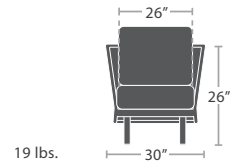

15 lbs.

END TABLE (SQUARE) SF-2012-303

READY TO SHIP

MATERIAL OVERVIEW

POWDER COATED ALUMINUM FRAME | DURAROPE STRAPPING | CUSHIONS ARE NOT INCLUDED

CLUB CHAIR SF-1028-101

19 lbs. READY TO SHIP

LOVESEAT SF-1028-102