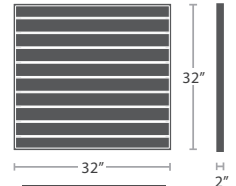

14 lbs.

Available in Counter Height

BAR ARM CHAIR SF-3001-173

MADE TO ORDER

SQUARE

SF-3001-400
10 lbs.

SF-3001-402
13 lbs.

SF-3001-405
23 lbs.