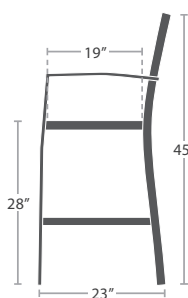

MADE TO ORDER

10 lbs.

DINING ARM CHAIR SF-3001-163 STACKS 6

MADE TO ORDER

13 lbs.

Available in Counter Height

BAR SIDE CHAIR SF-3001-172

MADE TO ORDER