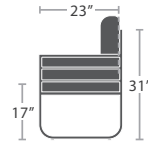

ARMLESS CHAISE SF-1026-134-WHT

13 lbs.