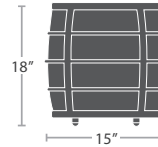

READY TO SHIP