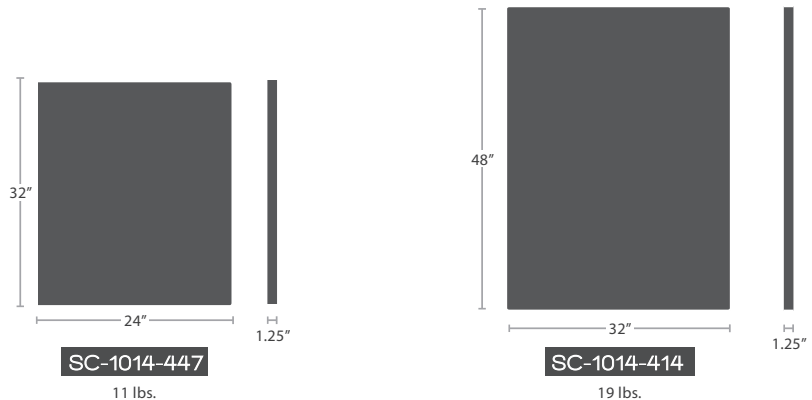

UMBRELLA HOLE OPTION AVAILABLE

STOCKED IN

DURABOARD

TABLE TOPS

MATERIAL OVERVIEW

MARINE GRADE HIGH-DENSITY POLYETHYLENE BUILDING SHEET | 1" EDGE WITH 1.75" CORE

READY TO SHIP

ROUND