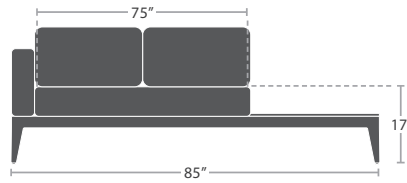

CHAISE WITH RIGHT ARM SF-3215-904R FACING SHELF

READY TO SHIP

96 lbs.

LOVESEAT RIGHT ARM SF-3215-902R WITH BUILT-IN SIDE TABLE

READY TO SHIP

96 lbs.

LOVESEAT LEFT ARM SF-3215-902L WITH BUILT-IN SIDE TABLE

READY TO SHIP