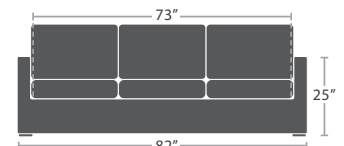

POWDER COATED ALUMINUM FRAME | FROSTED TEMPERED GLASS INSERTS | STANDARD CUSHIONS ARE INCLUDED

35 lbs.

CLUB CHAIR SF-2012-101

READY TO SHIP

46 lbs.

LOVESEAT SF-2012-102

READY TO SHIP

60 lbs.