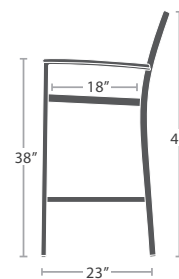

16 lbs.
Optional Added Weight: 8 lbs.

BAR ARM CHAIR SC-2405-173-EA STACKS 3

MADE TO ORDER