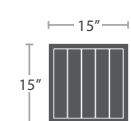

BAR SIDE CHAIR SC-2405-172-EA STACKS 3

MADE TO ORDER

16 lbs.
Optional Added Weight: 8 lbs.

BAR ARM CHAIR SC-2405-173-EA STACKS 3

MADE TO ORDER

15 lbs.
Optional Added Weight: 10 lbs.

BAR STOOL SC-2405-171-EA