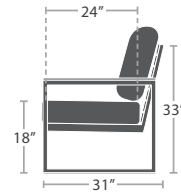

IPE WOOD OPTION (RAW - No sealant or oil)

42 lbs.

CLUB CHAIR SF-3203-101

MADE TO ORDER

70 lbs.

LOVESEAT SF-3203-102

MADE TO ORDER

100 lbs.