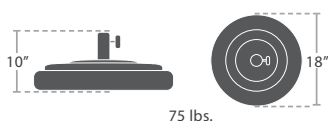

MATERIAL OVERVIEW

POWDER COATED ALUMINUM FRAME | ALL POWDER COATING OPTIONS AVAILABLE ONLY FOR UMBRELLA POLE | RIBS, PARTS, COMPONENTS AND FINIAL COME IN WHITE | FIBERGLASS RIBS ARE NOT POWDER COATED | AWNING GRADE FABRIC | CUSTOM SHAPES, SIZES, STYLES AND PRINTING AVAILABLE

8' SQUARE

CANOPY | SF-5001-600
FRAME | SF-5001-771

8' Square Umbrella will not close when pair with Bar tables

8' ROUND

CANOPY | SF-5001-620
FRAME | SF-5001-770

9' SQUARE

CANOPY | SF-5001-603
FRAME | SF-5001-773

9' Square Umbrella will not close when pair with Dining and Bar tables

9' ROUND

CANOPY | SF-5001-623
FRAME | SF-5001-772

9' Round Umbrella will not close when pair with Bar tables

8' SQUARE DOUBLE VENTED

CANOPY | SF-5001-602
FRAME | SF-5001-771

8' Square Double Vented Umbrella will not close when pair with Bar tables

8' ROUND DOUBLE VENTED

CANOPY | SF-5001-622
FRAME | SF-5001-770

9' SQUARE DOUBLE VENTED

CANOPY | SF-5001-605
FRAME | SF-5001-773

9' Square Double Vented Umbrella will not close when pair with Dining and Bar tables

9' ROUND DOUBLE VENTED

CANOPY | SF-5001-625
FRAME | SF-5001-772

9' Round Umbrella will not close when pair with Bar tables

75 lbs.