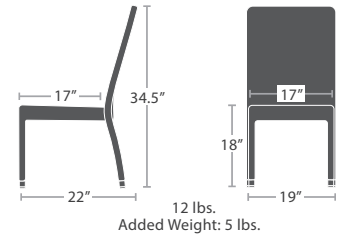

SIERRA

DINING SIDE CHAIR SC-2016-162 STACKS 6

READY TO SHIP