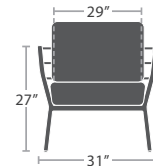

10 lbs.

CLUB CHAIR SF-3012-101

MADE TO ORDER