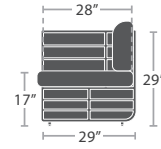

ARMLESS LOUNGE LOVESEAT SF-1026-132-GRY

59 lbs.

READY TO SHIP

ARMLESS LOUNGE LOVESEAT SF-1026-132-BLK

ARMLESS LOUNGE LOVESEAT SF-1026-132-WHT

60 lbs.

READY TO SHIP

LEFT ARM LOVESEAT SF-1026-112-GRY