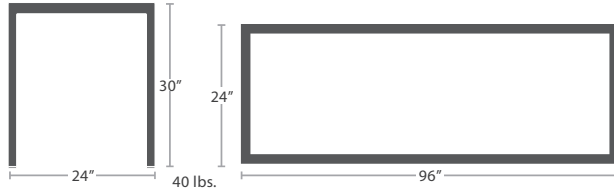

RECTANGULAR DINING BASE SC-1009-514
READY TO SHIP