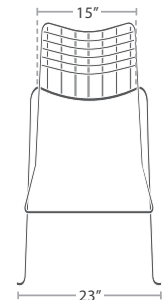

16 lbs.

BAR SIDE CHAIR - 5 SF-1809-172-5 STACKS 4

READY TO SHIP