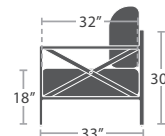

DURABOARD

PORCELAIN

COMPOSITE WOOD

60 lbs.

CLUB CHAIR SF-3205-101

MADE TO ORDER

90 lbs.

LOVESEAT SF-3205-102