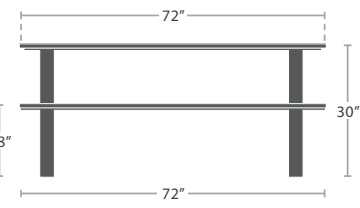

READY TO SHIP