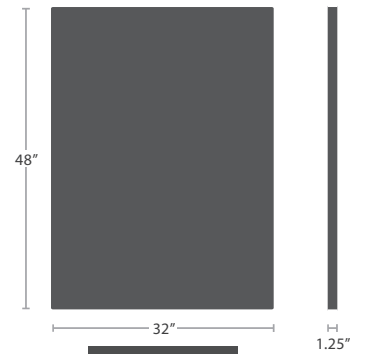

SC-2601-414

31 lbs.

UMBRELLA HOLE OPTION AVAILABLE

STOCKED IN

TABLE TOPS

PRIME

MATERIAL OVERVIEW

HPL (HIGH PRESSURE LAMINATE) | COMPACT LAMINATE