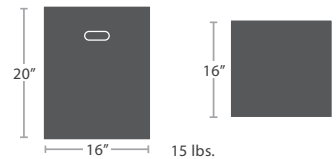

15 lbs.

CONCRETE FIRE PIT GAS TANK COVER (SQUARE) SF-6202-698-TK2