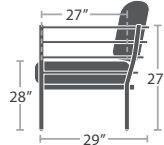

10 lbs.

CLUB CHAIR SF-3012-101

MADE TO ORDER