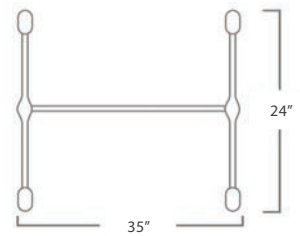

ROSE 4 BAR TABLE BASE SC-1201-593

READY TO SHIP

FITS TOPS UP TO 36"

14 lbs.

ROSE 2 DINING TABLE BASE SC-1201-587

READY TO SHIP

FITS RECTANGULAR TOPS