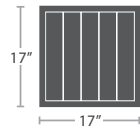

15 lbs.
Added Weight: 10 lbs.

BAR STOOL SC-2405-171

READY TO SHIP