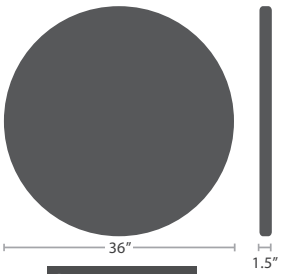

SF-3006-425
26 lbs.