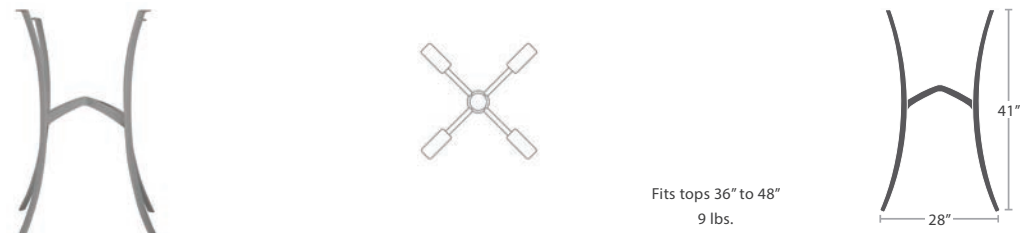

SIDE TABLE SLATTED ALUMINUM TOP SF-3005-323

MADE TO ORDER

DINING TABLE BASE SF-3005-583

MADE TO ORDER

GRANDE DINING TABLE BASE SF-3005-586

MADE TO ORDER

GRANDE BAR TABLE BASE SF-3005-596

MADE TO ORDER