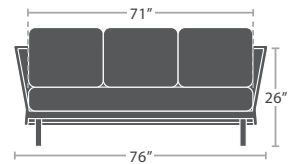

SOFA SF-1028-103

36 lbs. READY TO SHIP