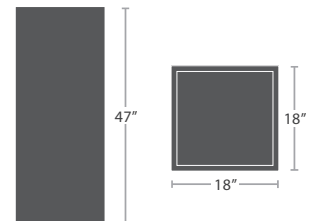

SF-6202-795-7