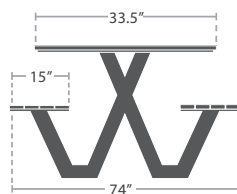

PICNIC TABLE - 10' FOOTER SC-2404-369

180 lbs.