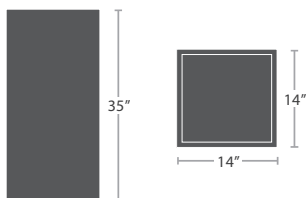

SF-6202-795-5