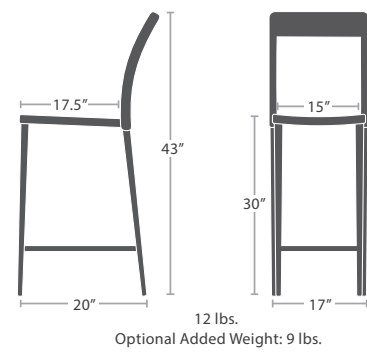

BAR SIDE ROPE CHAIR SC-3302-172 STACKS 3