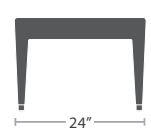

33 lbs.

COFFEE TABLE SF-2002-311

READY TO SHIP