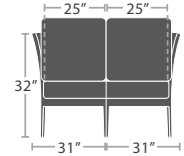

MADE TO ORDER