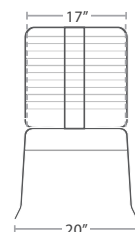

15 lbs.

DINING SIDE CHAIR - 4 SF-1809-162-4 STACKS 6

READY TO SHIP