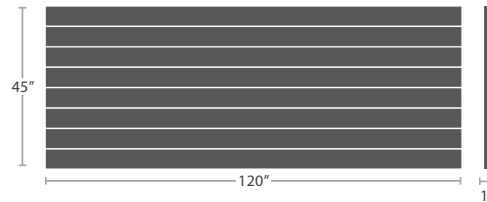

RECTANGULAR TABLE TOP SF-7007-417

RECTANGULAR TABLE TOP SF-7007-419

MADE TO ORDER

CONTEMPORARY TABLE BASES

T STYLE	SF-1030-610 DINING	SF-1030-613 BAR	U STYLE	SF-1030-611 DINING	SF-1030-614 BAR
X STYLE			SF-1030-612 DINING	SF-1030-615 BAR