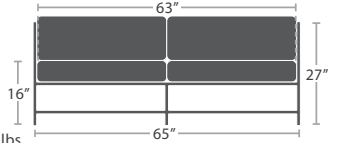

DURABOARD TABLE TOP OPTIONS

WHITE

GRAY

CHARCOAL

BLACK

36 lbs.

CLUB CHAIR SF-3209-101

MADE TO ORDER