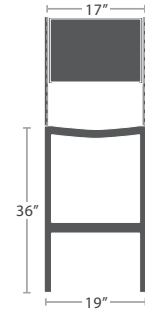

MADE TO ORDER

10 lbs.

DINING ARM CHAIR SF-3001-163 STACKS 6

MADE TO ORDER

13 lbs.

Available in Counter Height

BAR SIDE CHAIR SF-3001-172

MADE TO ORDER