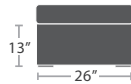

READY TO SHIP

45 lbs.

RIGHT ARM LOVESEAT SF-2012-122

READY TO SHIP

34 lbs.

ARMLESS CHAISE SF-2012-134 STACKS 8

READY TO SHIP

16 lbs.