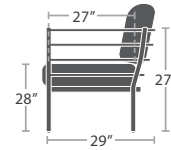

18 lbs.

LOVESEAT SF-3012-102

MADE TO ORDER