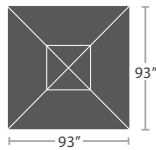

MATERIAL OVERVIEW

POWDER COATED ALUMINUM FRAME | ALL POWDER COATING OPTIONS AVAILABLE ONLY FOR UMBRELLA POLE | RIBS, PARTS, COMPONENTS AND FINIAL COME IN WHITE | FIBERGLASS RIBS ARE NOT POWDER COATED | AWNING GRADE FABRIC | CUSTOM SHAPES, SIZES, STYLES AND PRINTING AVAILABLE

17 lbs. Pole Diameter: 1.5"

8' SQUARE

CANOPY | SF-5001-600
FRAME | SF-5001-771

8' Square Umbrella will not close when pair with Bar tables