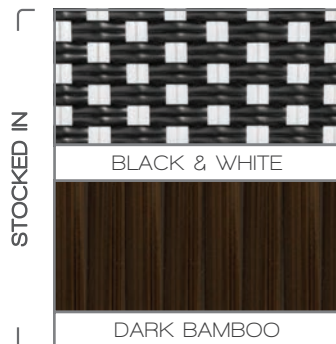

READY TO SHIP

READY TO SHIP

READY TO SHIP