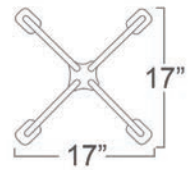

FITS TOPS UP TO 36"

READY TO SHIP

13 lbs.

ROSE 4 GRANDE DINING TABLE BASE SC-1201-586

READY TO SHIP

FITS TOPS UP TO 60"

14 lbs.

ROSE 4 BAR TABLE BASE SC-1201-593