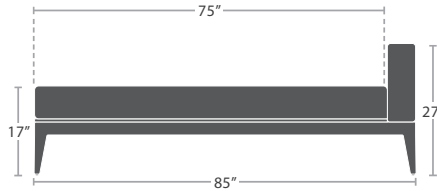

DURABOARD OPTIONS

DURABOARD OPTIONS

COMPOSITE WOOD OPTION

IPE WOOD OPTION (RAW - No sealant or oil)

96 lbs.

CHAISE WITH LEFT ARM SF-3215-904L FACING SHELF

READY TO SHIP

96 lbs.