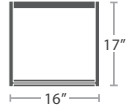

MADE TO ORDER

LOVESEAT SF-3001-102

MADE TO ORDER

8 lbs.

SIDE TABLE SF-3001-302

MADE TO ORDER

8 lbs.

DINING SIDE CHAIR SF-3001-162 STACKS 6