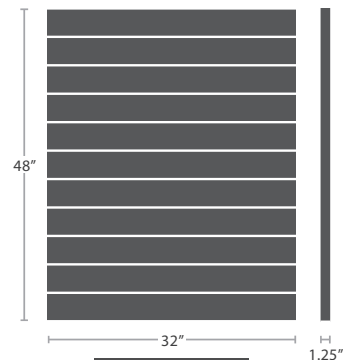

SC-2404-414

26 lbs.