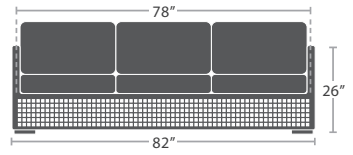

CLUB CHAIR SF-2009-101

READY TO SHIP

54 lbs.

LOVESEAT SF-2009-102

READY TO SHIP

70 lbs.

SOFA SF-2009-103

READY TO SHIP