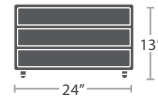

13 lbs.

READY TO SHIP

7 lbs.

READY TO SHIP

15 lbs.

COFFEE TABLE (RECTANGULAR) SF-1026-311-GRY

READY TO SHIP