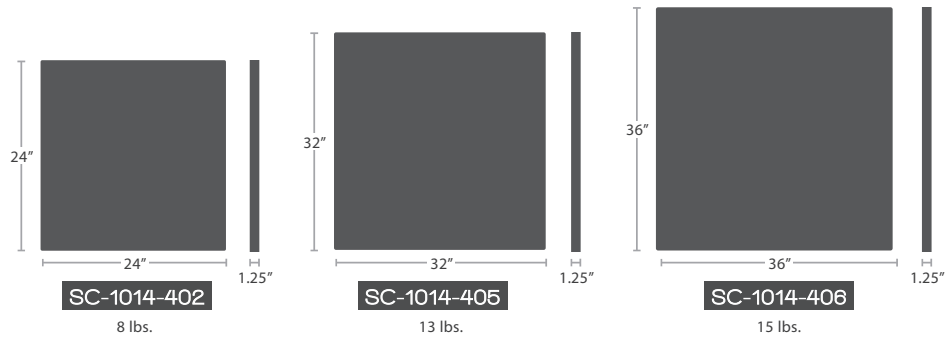

MATERIAL OVERVIEW

POWDER COATED HONEYCOMB CORE ALUMINUM | ALL POWDER COATING OPTIONS AVAILABLE

READY TO SHIP

STOCKED IN