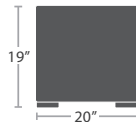

OTTOMAN SF-2012-142

READY TO SHIP

25 lbs.

COFFEE TABLE (SQUARE) SF-2012-301

READY TO SHIP

31 lbs.

COFFEE TABLE (RECTANGULAR) SF-2012-311

READY TO SHIP