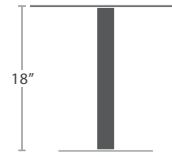

MADE TO ORDER

MADE TO ORDER

7 lbs.

MADE TO ORDER

10 lbs.

Arm accents available in Ipe, Composite Wood, or Duraboard.

MADE TO ORDER

DURABOARD OPTIONS

COMPOSITE WOOD OPTIONS

IPE WOOD OPTION (RAW - No sealant or oil)