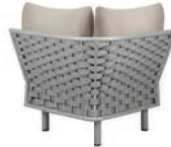

11 lbs.

READY TO SHIP

17 lbs.

READY TO SHIP

19 lbs.

CORNER SF-1028-151

READY TO SHIP

19 lbs.

READY TO SHIP

30 lbs.

READY TO SHIP

30 lbs.

READY TO SHIP

12 lbs.

READY TO SHIP

17 lbs.

READY TO SHIP