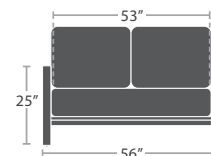

DURABOARD

PORCELAIN

COMPOSITE WOOD

60 lbs.

CLUB CHAIR SF-3205-101

MADE TO ORDER

90 lbs.

LOVESEAT SF-3205-102