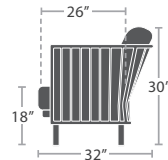

READY TO SHIP

19 lbs.

CORNER SF-1028-151

READY TO SHIP

19 lbs.

ARMLESS LOVESEAT SF-1028-132

READY TO SHIP

30 lbs.