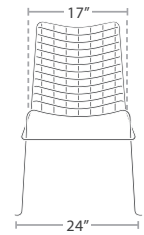

15 lbs.

DINING SIDE CHAIR - 5 SF-1809-162-5 STACKS 6

READY TO SHIP