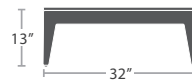

42 lbs.

OTTOMAN SF-3215-140

READY TO SHIP

55 lbs.

OVERSIZED OTTOMAN SF-3215-143

READY TO SHIP

42 lbs.

COFFEE TABLE (SMALL) SF-3215-301