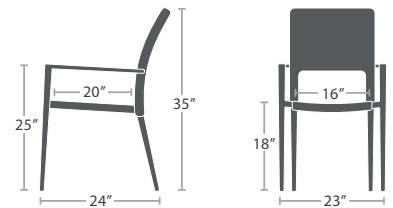

13 lbs.
Optional Added Weight: 7 lbs.

DINING ARM CHAIR SC-2207-163-2 STACKS 8

READY TO SHIP