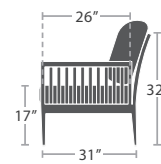

28 lbs.

CORNER SF-1018-151

MADE TO ORDER

41 lbs.

LEFT ARM LOVESEAT SF-1018-112

MADE TO ORDER

41 lbs.

RIGHT ARM LOVESEAT SF-1018-122