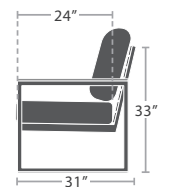

MADE TO ORDER