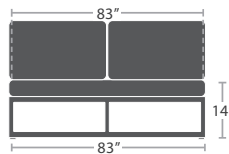

MONACO SERIES

MATERIAL OVERVIEW

POWDER COATED ALUMINUM FRAME | ALL POWDER COATING OPTIONS AVAILABLE | UPHOLSTERY OR AWNING GRADE FABRIC CANOPY | NO STANDARD CUSHIONS INCLUDED WHERE APPLICABLE

MADE TO ORDER

82 lbs.

82 lbs.

CANOPY ONLY SF-3408-844

MADE TO ORDER