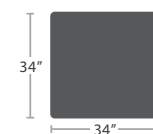

42 lbs.

OTTOMAN SF-3201-140

READY TO SHIP