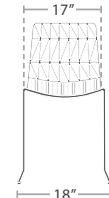

15 lbs.

DINING SIDE CHAIR - 1N SF-1809-162-1N STACKS 6

READY TO SHIP