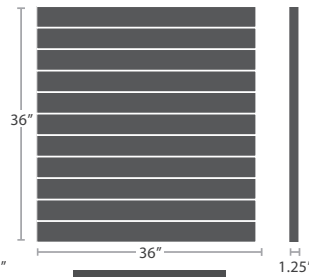

SC-2404-408

25 lbs.