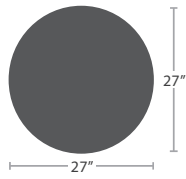

9 lbs.

COFFEE TABLE (ROUND) SF-1026-321-GRY

READY TO SHIP

4 lbs.

READY TO SHIP