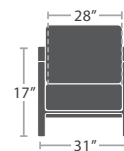

DURABOARD

PORCELAIN

COMPOSITE WOOD

60 lbs.

CLUB CHAIR SF-3205-101

MADE TO ORDER

90 lbs.

LOVESEAT SF-3205-102