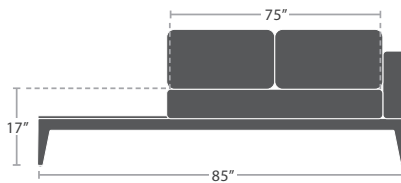

96 lbs.

LOVESEAT RIGHT ARM SF-3215-902R WITH BUILT-IN SIDE TABLE

READY TO SHIP