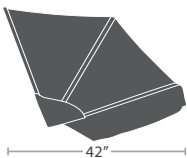

CANOPY FOR MEDIUM AQUA DAYBED SF-3401-682