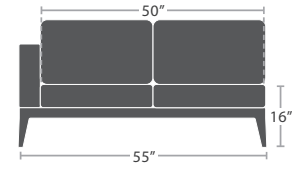

CORNER SF-3201-151

READY TO SHIP

65 lbs.

ARMLESS LOVESEAT SF-3201-132

READY TO SHIP

75 lbs.

LEFT ARM LOVESEAT SF-3201-112

READY TO SHIP