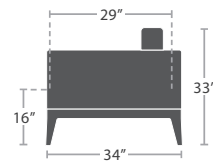

39 lbs.

CLUB CHAIR SF-3201-101

READY TO SHIP