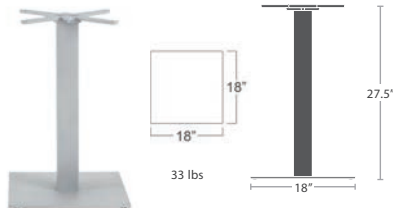

SMALL SQUARE DINING BASE SC-1008-583
FITS TOPS 24" TO 36"   READY TO SHIP