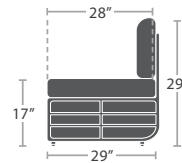

ARMLESS LOUNGE LOVESEAT SF-1026-132-GRY

59 lbs.

READY TO SHIP

ARMLESS LOUNGE LOVESEAT SF-1026-132-BLK

ARMLESS LOUNGE LOVESEAT SF-1026-132-WHT

60 lbs.

READY TO SHIP

LEFT ARM LOVESEAT SF-1026-112-GRY