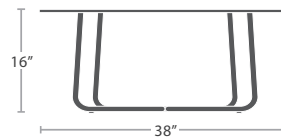

ELEPHANT COLLECTION

MATERIAL OVERVIEW

POWDER COATED ALUMINUM FRAME | ALL POWDER COATING OPTIONS AVAILABLE | CUSHIONS ARE NOT INCLUDED WHERE APPLICABLE

7.5 lbs.

SMALL COFFEE TABLE (ROUND) SF-1020-320

MADE TO ORDER