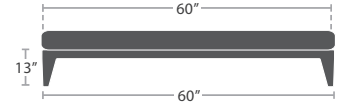

55 lbs.

READY TO SHIP