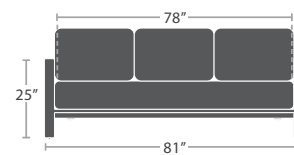

136 lbs.

SOFA SF-3205-103

MADE TO ORDER