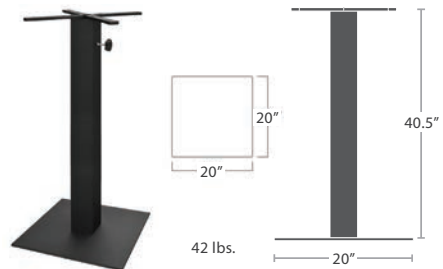

SQUARE BAR BASE SC-2405-593-2-EA*
READY TO SHIP   Umbrella Hole Option Available