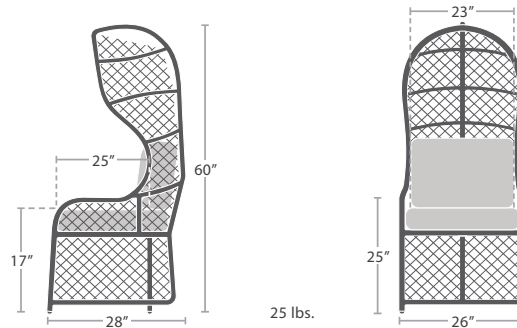

AVE HIGH CHAIR SF-3301-193

READY TO SHIP

STOCKED IN

BLACK DURAROPE

TEX BLACK

CHARCOAL DURAROPE

TEX GRAY

TAN DURAROPE

PEWTER TEX