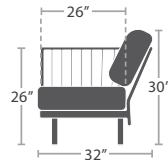

11 lbs.

READY TO SHIP

17 lbs.

READY TO SHIP

19 lbs.

READY TO SHIP

19 lbs.

READY TO SHIP

30 lbs.

READY TO SHIP

30 lbs.

LEFT ARM LOVESEAT SF-1028-112

READY TO SHIP

12 lbs.

READY TO SHIP

17 lbs.

READY TO SHIP