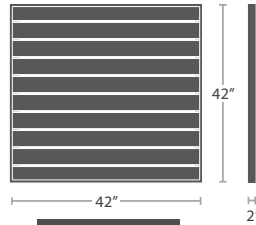

SF-3001-406
39 lbs.