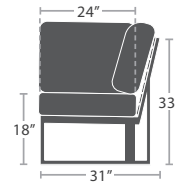

30 lbs.

MADE TO ORDER

32 lbs.

MADE TO ORDER

60 lbs.

MADE TO ORDER

42 lbs.

CORNER SF-3203-151

MADE TO ORDER

66 lbs.

MADE TO ORDER

66 lbs.

MADE TO ORDER