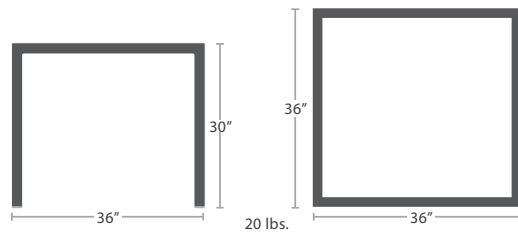

SQUARE DINING BASE SC-1009-527
READY TO SHIP