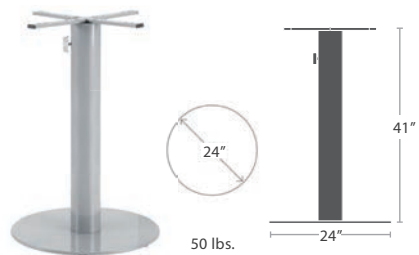

LARGE ROUND BAR BASE SC-1008U-588_SC-1008-598U
READY TO SHIP
50 lbs.