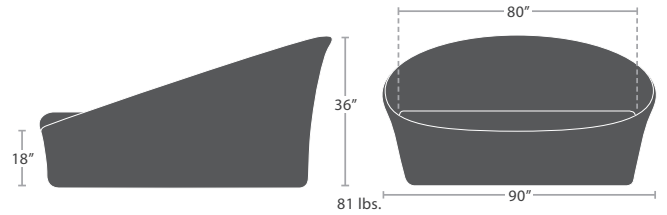

31 lbs.

CLUB CHAIR SF-3401-101

READY TO SHIP

12 lbs.

DINING SIDE CHAIR SF-3401-162

READY TO SHIP

55 lbs.

SMALL DAYBED SF-3401-221

MADE TO ORDER

80 lbs.

MEDIUM DAYBED SF-3401-222

MADE TO ORDER

81 lbs.

LARGE DAYBED SF-3401-223

MADE TO ORDER

CANOPY FOR SMALL AQUA DAYBED SF-3401-681