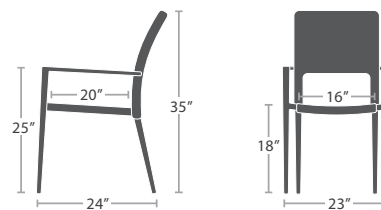

POWDER COATED ALUMINUM FRAME

11 lbs.
Optional Added Weight: 6 lbs.

DINING SIDE CHAIR SC-2207-162 STACKS 8

READY TO SHIP

13 lbs.
Optional Added Weight: 7 lbs.

DINING ARM CHAIR SC-2207-163 STACKS 8

READY TO SHIP