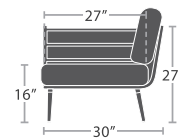

READY TO SHIP

20 lbs.

ARMLESS LOUNGE CHAIR SF-2028-131

READY TO SHIP

27 lbs.

RIGHT ARM CORNER SF-2028-156

READY TO SHIP

27 lbs.

LEFT ARM CORNER SF-2028-157

READY TO SHIP

38 lbs.

LEFT ARM LOVE SEAT SF-2028-112

READY TO SHIP

38 lbs.

RIGHT ARM LOVE SEAT SF-2028-122

READY TO SHIP