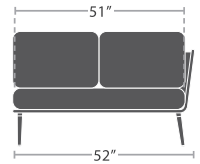

READY TO SHIP

20 lbs.

ARMLESS LOUNGE CHAIR SF-2028-131

READY TO SHIP

27 lbs.

RIGHT ARM CORNER SF-2028-156

READY TO SHIP

27 lbs.

LEFT ARM CORNER SF-2028-157

READY TO SHIP

38 lbs.

LEFT ARM LOVE SEAT SF-2028-112

READY TO SHIP

38 lbs.

RIGHT ARM LOVE SEAT SF-2028-122

READY TO SHIP