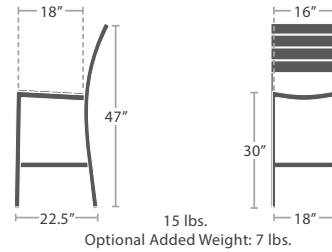

READY TO SHIP

READY TO SHIP

READY TO SHIP

READY TO SHIP

READY TO SHIP

*Interior Dimensions

OPTIONAL CASTERS AVAILABLE

*Interior Dimensions

STOCKED IN

UMBRELLA HOLE OPTION AVAILABLE