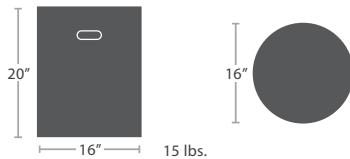

15 lbs.

CONCRETE FIRE PIT GAS TANK COVER (ROUND) SF-6202-698-TK1