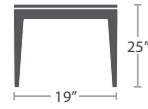

22 lbs.

END TABLE SF-3201-313

READY TO SHIP