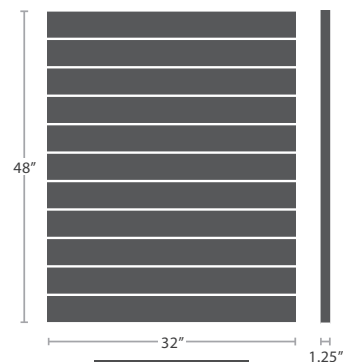

RECTANGULAR

SC-2404-447

16 lbs.

SC-2404-412

14 lbs.

SC-2404-414

26 lbs.

MATERIAL OVERVIEW