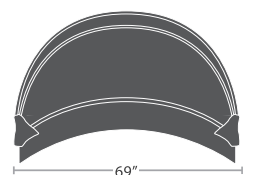

READY TO SHIP

46 lbs.

DINING TABLE SF-2028-325

READY TO SHIP

68 lbs.

DAYBED SF-2028-232

READY TO SHIP

55 lbs.