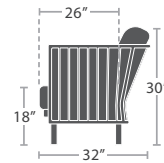

15 lbs.

END TABLE (SQUARE) SF-2012-303

READY TO SHIP

MATERIAL OVERVIEW

POWDER COATED ALUMINUM FRAME | DURAROPE STRAPPING | CUSHIONS ARE NOT INCLUDED

CLUB CHAIR SF-1028-101

19 lbs. READY TO SHIP

LOVESEAT SF-1028-102