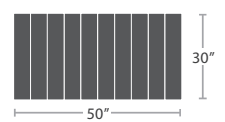

MATERIAL OVERVIEW

POWDER COATED ALUMINUM FRAME | AVAILABLE IN IPE WOOD OR COMPOSITE WOOD OPTIONS

COMPOSITE WOOD

IPE WOOD (RAW - No sealant or oil)

SIDE TABLE SF-7007-303

MADE TO ORDER

COFFEE TABLE SF-7007-301