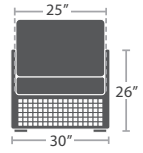

17 lbs.

COFFEE TABLE SF-1028-311

READY TO SHIP

MATTERHORN COLLECTION

MATERIAL OVERVIEW

POWDER COATED ALUMINUM FRAME | FROSTED TEMPERED GLASS ONSET | STANDARD CUSHIONS ARE NOT INCLUDED WHERE APPLICABLE

35 lbs.