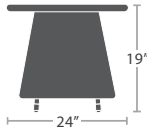

DINING ARM CHAIR SF-2013-163 STACKS 10

READY TO SHIP

CIRCA COLLECTION

MATERIAL OVERVIEW

POWDER COATED ALUMINUM FRAME | ALL DURAWEAWE WICKER OPTIONS AVAILABLE

16 lbs.

SIDE TABLE ROUND SF-2006-323

READY TO SHIP