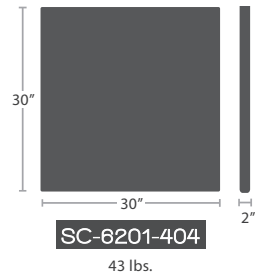

CONCRETO

MATERIAL OVERVIEW

GLASS FIBER REINFORCED CONCRETE (GFRC)

READY TO SHIP

TABLE TOPS

OPTIONAL
DINING LEGS
SC-6201-581
Width:2" Depth:2"
Height:30" After Assembly
Weight:9 lbs.

OPTIONAL
BAR LEGS
SC-6201-591
Width:2" Depth:2"
Height:42" After Assembly
Weight:13 lbs.

STOCKED IN