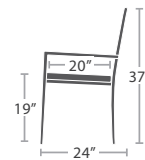

10 lbs.

DINING ARM CHAIR STYLE 2 SF-2028-163-2

READY TO SHIP