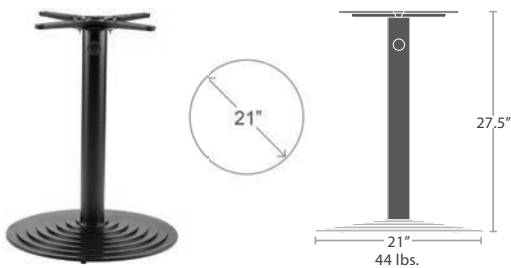

VALENCIA ROUND DINING WITH UMBRELLA OPTION

SC-1401-588U | FITS TOPS 24" TO 60"
READY TO SHIP