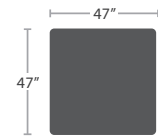

26 lbs.

COFFEE TABLE SF-3201-301

READY TO SHIP