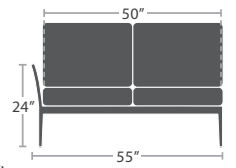

28 lbs.

CORNER SF-1018-151

MADE TO ORDER

41 lbs.

LEFT ARM LOVESEAT SF-1018-112

MADE TO ORDER

41 lbs.

RIGHT ARM LOVESEAT SF-1018-122