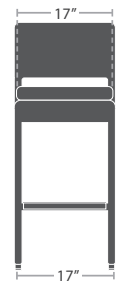

11 lbs.

BAR SIDE CHAIR SF-2002-172

READY TO SHIP