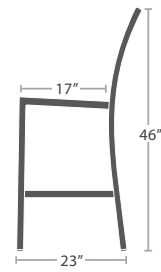

12 lbs.
Optional Added Weight: 6 lbs.

DINING SIDE CHAIR SC-2405-162-EA STACKS 10

MADE TO ORDER

13 lbs.
Optional Added Weight: 7 lbs.

DINING ARM CHAIR SC-2405-163-EA STACKS 10

MADE TO ORDER

15 lbs.
Optional Added Weight: 7 lbs.