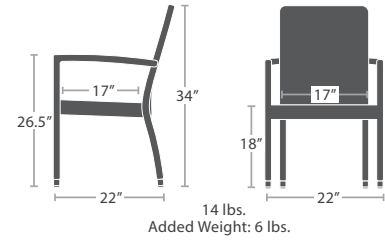

DINING ARM CHAIR SC-2016-163 STACKS 6