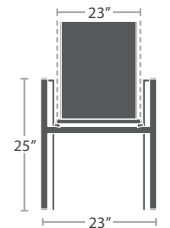

MADE TO ORDER

MADE TO ORDER

7 lbs.

MADE TO ORDER

10 lbs.

Arm accents available in Ipe, Composite Wood, or Duraboard.

MADE TO ORDER

DURABOARD OPTIONS

COMPOSITE WOOD OPTIONS

IPE WOOD OPTION (RAW - No sealant or oil)