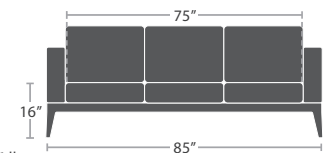

39 lbs.

CLUB CHAIR SF-3201-101

READY TO SHIP

61 lbs.

LOVESEAT SF-3201-102

READY TO SHIP

96 lbs.

SOFA SF-3201-103