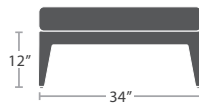

55 lbs.

OVERSIZED OTTOMAN SF-3215-143

READY TO SHIP