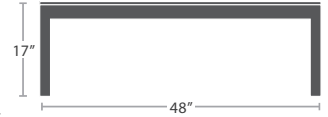

MADE TO ORDER

66 lbs.

RIGHT ARM LOVESEAT SF-3203-122

MADE TO ORDER

13 lbs.

END TABLE (SQUARE) SF-3203-303

MADE TO ORDER

13 lbs.