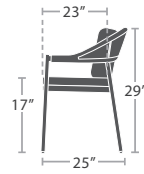

SIDE TABLE ROUND SF-3303-322

READY TO SHIP

18 lbs.

SMALL COFFEE TABLE ROUND SF-3303-320

READY TO SHIP

23 lbs.

COFFEE TABLE ROUND SF-3303-321

READY TO SHIP