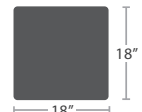

WITHOUT WEBBING STRAP

WITH WEBBING STRAP

35 lbs.

COFFEE TABLE ALUMINUM TOP SF-1018-311

MADE TO ORDER

SIDE TABLE ALUMINUM TOP SF-1018-302

MADE TO ORDER

27 lbs.