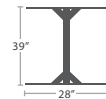

SF-1030-613 BAR