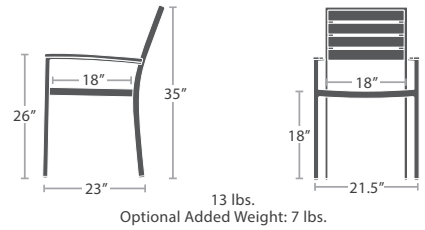

DINING ARM CHAIR SC-2405-163 STACKS 10

READY TO SHIP