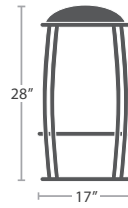

MADE TO ORDER

MADE TO ORDER

18 lbs.

BAR STOOL SF-1020-171

MADE TO ORDER

18 lbs.

MADE TO ORDER

18 lbs.

MADE TO ORDER

DURABOARD OPTIONS

WHITE

GRAY

CHARCOAL

BLACK