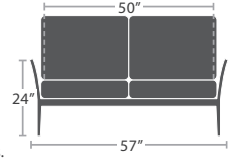

MADE TO ORDER