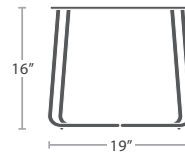

ELEPHANT COLLECTION

MATERIAL OVERVIEW

POWDER COATED ALUMINUM FRAME | ALL POWDER COATING OPTIONS AVAILABLE | CUSHIONS ARE NOT INCLUDED WHERE APPLICABLE

7.5 lbs.

MADE TO ORDER

15 lbs.

MADE TO ORDER

5 lbs.

END TABLE SF-1020-323

MADE TO ORDER