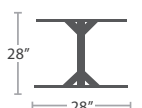

ACACIA WOOD SLAB (RECTANGULAR)

READY TO SHIP

SF-7006-390

SF-7006-391

SF-7006-392

SF-7006-393

CONTEMPORARY TABLE BASES

T STYLE