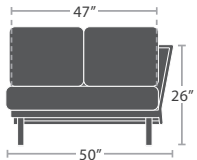

READY TO SHIP

19 lbs.

CORNER SF-1028-151

READY TO SHIP

19 lbs.

ARMLESS LOVESEAT SF-1028-132

READY TO SHIP

30 lbs.