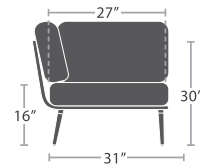

12 lbs.

DINING ARM CHAIR STYLE 1 SF-2028-163-1

READY TO SHIP

10 lbs.

DINING ARM CHAIR STYLE 2 SF-2028-163-2

READY TO SHIP

12 lbs.

BAR ARM CHAIR SF-2028-173

READY TO SHIP

20 lbs.

ARMLESS LOUNGE CHAIR SF-2028-131

READY TO SHIP

27 lbs.

RIGHT ARM CORNER SF-2028-156

READY TO SHIP

27 lbs.

LEFT ARM CORNER SF-2028-157

READY TO SHIP

38 lbs.

LEFT ARM LOVE SEAT SF-2028-112

READY TO SHIP

38 lbs.

RIGHT ARM LOVE SEAT SF-2028-122

READY TO SHIP