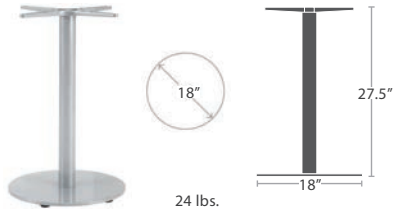

VALENCIA 2 DINING SET OF TWO SC-1401-515

FITS TOPS 28" TO 44"
READY TO SHIP

VALENCIA 2 BAR SET OF TWO

SC-1401-515_SC-1401-543
READY TO SHIP

TABLE BASES

MATERIAL OVERVIEW

POWDER COATED ALUMINUM WITH GALVANIZED STEEL PLATE | ALL POWDER COATING OPTIONS AVAILABLE