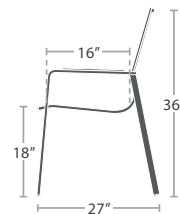

MADE TO ORDER