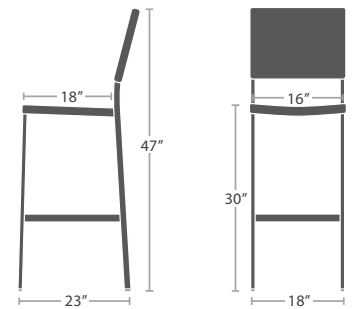

DINING SIDE CHAIR SC-2201-162 STACKS 10

READY TO SHIP

11 lbs.
Optional Added Weight: 7 lbs.

DINING ARM CHAIR SC-2201-163 STACKS 10

READY TO SHIP

7 lbs.
Optional Added Weight: 11 lbs.

BAR SIDE CHAIR SC-2201-172 STACKS 3