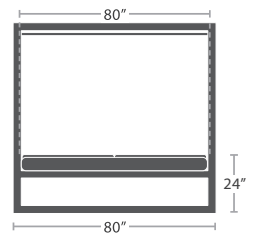

BREEZE DAYBED SF-3406-202

MADE TO ORDER