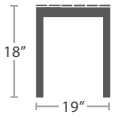

8' BACKLESS BENCH - SEATS 4 SC-2404-184

44 lbs.