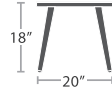

20 lbs.

END TABLE SF-2028-303

READY TO SHIP

27 lbs.

READY TO SHIP

46 lbs.

READY TO SHIP

68 lbs.

READY TO SHIP

55 lbs.

MADE TO ORDER