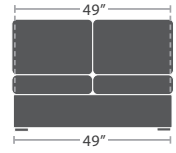

READY TO SHIP