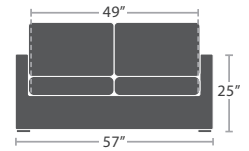

POWDER COATED ALUMINUM FRAME | FROSTED TEMPERED GLASS INSERTS | STANDARD CUSHIONS ARE INCLUDED

35 lbs.

CLUB CHAIR SF-2012-101

READY TO SHIP

46 lbs.

LOVESEAT SF-2012-102

READY TO SHIP

60 lbs.