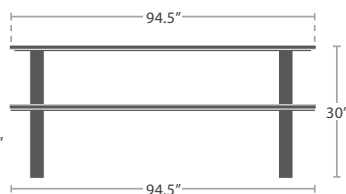

145 lbs.

PICNIC TABLE - 6' FOOTER SC-2404-364

READY TO SHIP

165 lbs.

PICNIC TABLE - 8' FOOTER SC-2404-367

180 lbs.

PICNIC TABLE - 10' FOOTER SC-2404-369

DINING SIDE CHAIR SC-2404-162