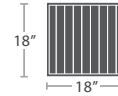

MADE TO ORDER

LEFT ARM LOVESEAT SF-3209-112

MADE TO ORDER

RIGHT ARM LOVESEAT SF-3209-122

MADE TO ORDER

DAYBED SF-3209-222

MADE TO ORDER

15 lbs.