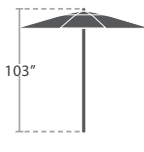

17 lbs. Pole Diameter: 1.5"

8' SQUARE

CANOPY | SF-5001-600
FRAME | SF-5001-771

8' Square Umbrella will not close when pair with Bar tables

18 lbs. Pole Diameter: 1.5"

8' ROUND

CANOPY | SF-5001-620
FRAME | SF-5001-770