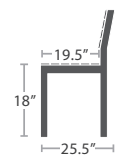

32 lbs.

READY TO SHIP

44 lbs.

58 lbs.

52 lbs.

6' HIGHBACK BENCH - SEATS 3 SC-2404-186

READY TO SHIP

70 lbs.

93 lbs.

89 lbs.

READY TO SHIP

145 lbs.

READY TO SHIP

165 lbs.

180 lbs.