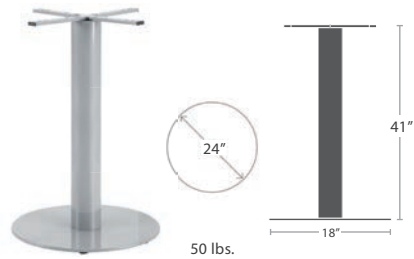

LARGE ROUND BAR BASE SC-1008-588_SC-1008-598
READY TO SHIP
50 lbs.