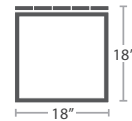

IPE WOOD (RAW - No sealant or oil)

SIDE TABLE SF-7007-303

MADE TO ORDER