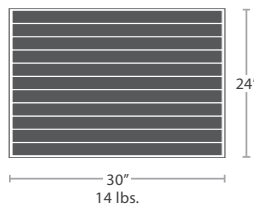

19 lbs.
SC-2405-425-EA
MADE TO ORDER

CO-2405-UMB
UMBRELLA HOLE
OPTION AVAILABLE

SQUARE TOPS

17 lbs.
SC-2405-404-EA
MADE TO ORDER

25 lbs.
SC-2405-405-EA
MADE TO ORDER

RECTANGULAR TOPS

14 lbs.
SC-2405-494-EA
MADE TO ORDER