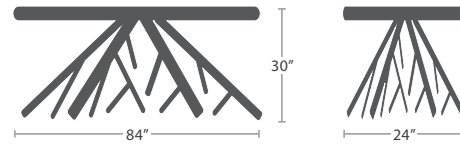

TEAK WOOD CONSOLE SF-7006-398