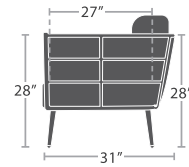

CLUB CHAIR SF-2028-101

READY TO SHIP

28 lbs.

LOVESEAT SF-2028-102

READY TO SHIP

34 lbs.

SOFA SF-2028-103

READY TO SHIP