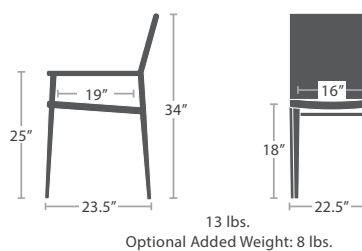

DINING ARM ROPE CHAIR SC-3304-163 STACKS 8

READY TO SHIP