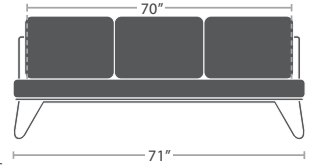

91 lbs.

SOFA SF-1809-103

MADE TO ORDER