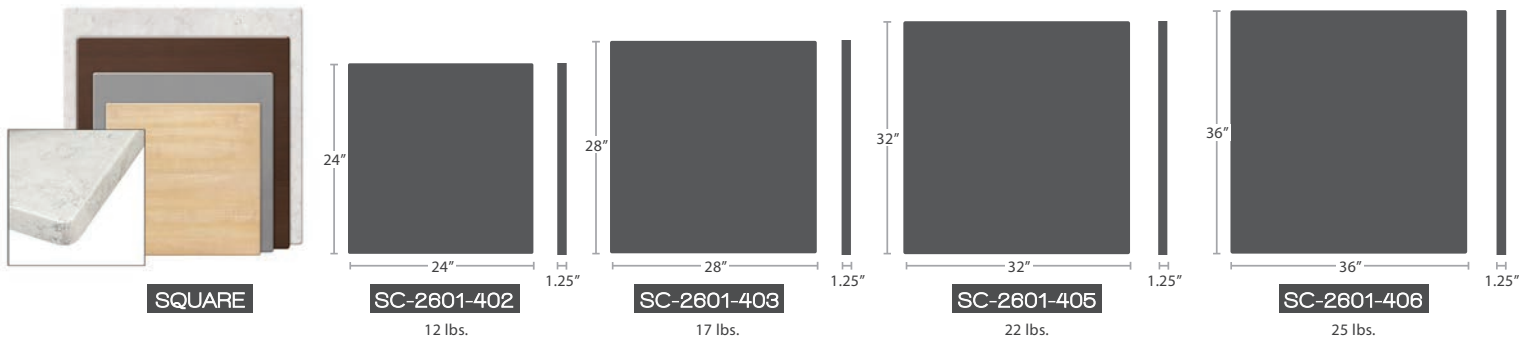

UMBRELLA HOLE OPTION AVAILABLE