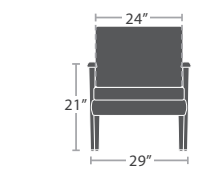

33 lbs.

CHAISE WITH ARMS SF-2002-104

READY TO SHIP