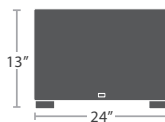

OTTOMAN SF-2012-142

READY TO SHIP

25 lbs.

COFFEE TABLE (SQUARE) SF-2012-301

READY TO SHIP

31 lbs.

COFFEE TABLE (RECTANGULAR) SF-2012-311

READY TO SHIP