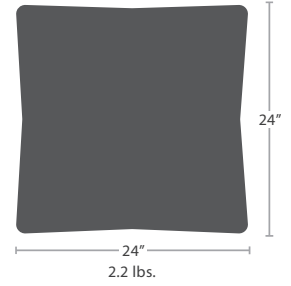

SF-3208-741