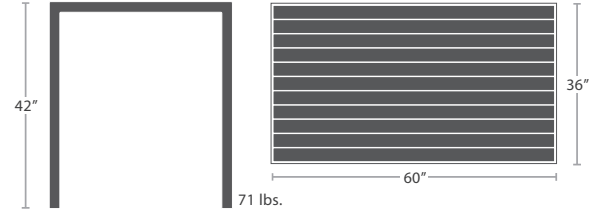

COMMUNAL BAR TABLE SC-2405-316-EA
MADE TO ORDER Umbrella Hole Option Available