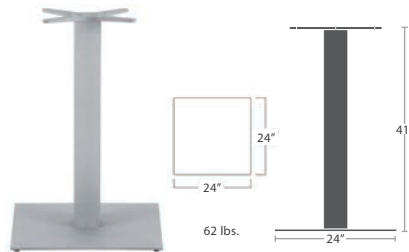

SMALL SQUARE BAR BASE SC-1008-583_SC-1008-593
 READY TO SHIP

LARGE SQUARE DINING BASE SC-1008-586
 FITS TOPS 24" TO 60" READY TO SHIP

LARGE SQUARE BAR BASE SC-1008-586_SC-1008-596
 READY TO SHIP

LARGE SQUARE DINING WITH UMBRELLA SC-1008-586U
 READY TO SHIP