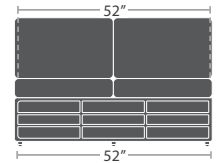

READY TO SHIP