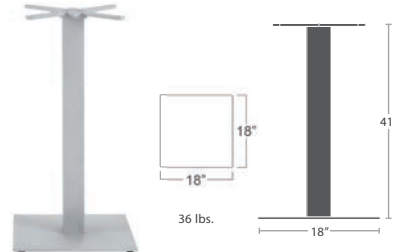

SMALL SQUARE BAR BASE SC-1008-583_SC-1008-593
READY TO SHIP