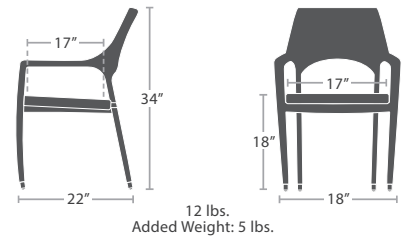

POWDER COATED ALUMINUM FRAME | ALL DURAWEAVE WICKER OPTIONS AVAILABLE AS SPECIAL ORDER

SIERRA

DINING SIDE CHAIR SC-2016-162 STACKS 6

READY TO SHIP

DINING ARM CHAIR SC-2016-163 STACKS 6

READY TO SHIP

TUSCANA