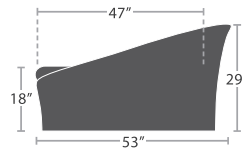

READY TO SHIP

46 lbs.

DINING TABLE SF-2028-325

READY TO SHIP

68 lbs.

DAYBED SF-2028-232

READY TO SHIP

55 lbs.