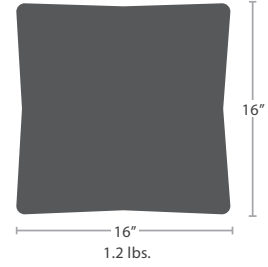

SF-3208-756