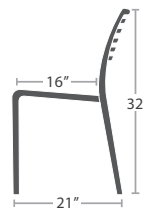

INJECTION MOLDED RESIN

PHOENIX

DINING SIDE CHAIR SC-2602-162 STACKS 6

READY TO SHIP

STOCKED IN

MATERIAL OVERVIEW

INJECTION MOLDED RESIN

SAVANNAH