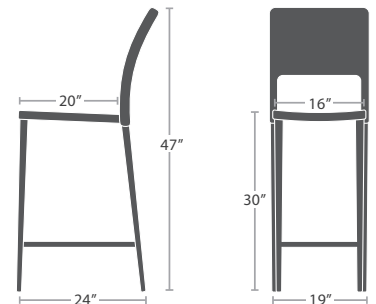

15 lbs.
Optional Added Weight: 7 lbs.

BAR SIDE CHAIR SC-2207-172-2 STACKS 3

READY TO SHIP

STOCKED IN