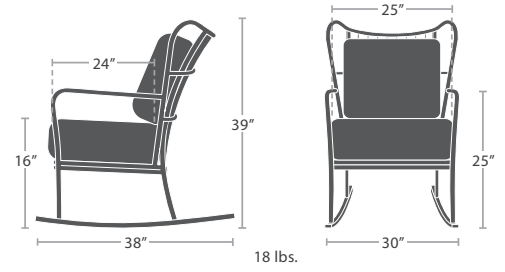

15 lbs.

COFFEE TABLE (ROUND) SF-1020-321

MADE TO ORDER

5 lbs.

END TABLE SF-1020-323

MADE TO ORDER

CLUB CHAIR SF-1020-101

MADE TO ORDER