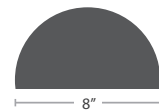

HEAD PILLOW 22" X 8" SF-3208-781

READY TO SHIP