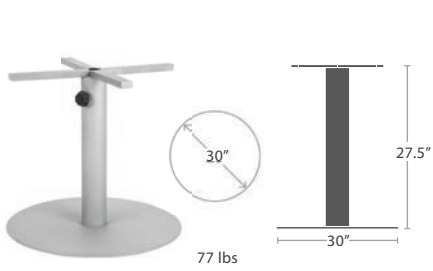

EXTRA LARGE ROUND DINING BASE SC-1008-472U
FITS TOPS 36" TO 60"   READY TO SHIP