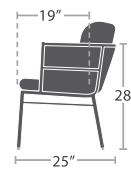

CLUB CHAIR SF-2028-101

READY TO SHIP

28 lbs.

LOVESEAT SF-2028-102

READY TO SHIP

34 lbs.

SOFA SF-2028-103

READY TO SHIP