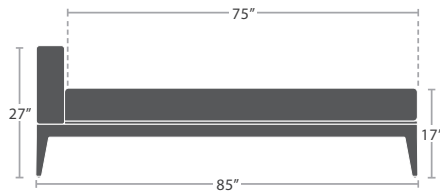

DURABOARD OPTIONS

DURABOARD OPTIONS

COMPOSITE WOOD OPTION

IPE WOOD OPTION (RAW - No sealant or oil)

96 lbs.

CHAISE WITH LEFT ARM SF-3215-904L FACING SHELF

READY TO SHIP

96 lbs.