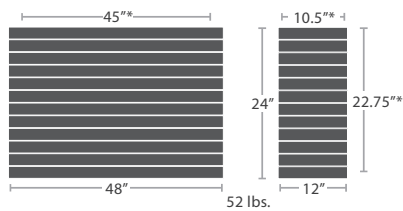

2' PLANTER WITH DURAWOOD SC-8806-792

READY TO SHIP

*Interior Dimensions