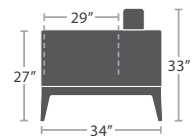

61 lbs.

LOVESEAT SF-3201-102

READY TO SHIP