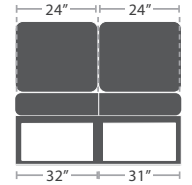

60 lbs.

ARMLESS LOVESEAT SF-3203-132

MADE TO ORDER

42 lbs.

CORNER SF-3203-151

MADE TO ORDER

66 lbs.

LEFT ARM LOVESEAT SF-3203-112