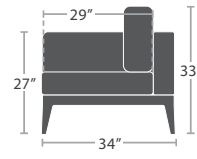

CORNER SF-3201-151

READY TO SHIP

65 lbs.

ARMLESS LOVESEAT SF-3201-132

READY TO SHIP

75 lbs.

LEFT ARM LOVESEAT SF-3201-112

READY TO SHIP