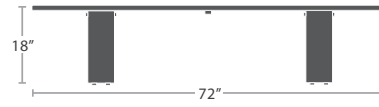

BENCH SF-7007-182

MADE TO ORDER