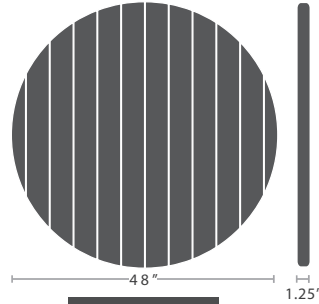

SC-2404-427

49 lbs.