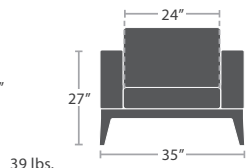

39 lbs.

CLUB CHAIR SF-3201-101

READY TO SHIP