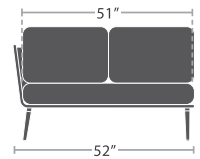

READY TO SHIP