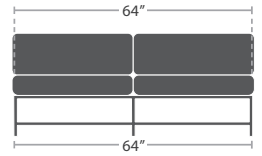

MADE TO ORDER

33 lbs.

CORNER SQUARE SF-3209-151

MADE TO ORDER

40 lbs.

OTTOMAN SQUARE SF-3209-140

MADE TO ORDER

ARMLESS LOVESEAT SF-3209-132