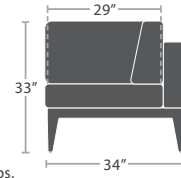

26 lbs.

CORNER SF-3201-151

READY TO SHIP