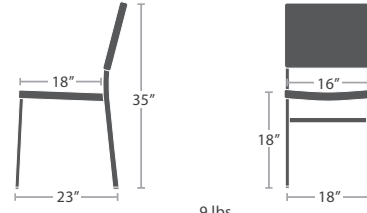

READY TO SHIP

13 lbs.
Optional Added Weight: 8 lbs.

BAR ARM CHAIR SC-2201-173 STACKS 3

READY TO SHIP

CHAIRS

MATERIAL OVERVIEW

POWDER COATED ALUMINUM FRAME

9 lbs.
Optional Added Weight: 6 lbs.