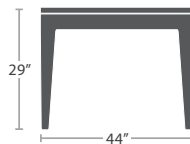

DINING TABLE RECTANGULAR SF-3201-315 SEATS 8

91 lbs.