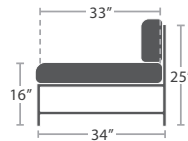

44 lbs.

LOVESEAT SF-3209-102

MADE TO ORDER

67 lbs.

SOFA SF-3209-103

MADE TO ORDER

29 lbs.

ARMLESS LOUNGE CHAIR SF-3209-131