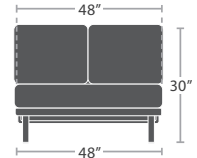

READY TO SHIP

19 lbs.

CORNER SF-1028-151

READY TO SHIP

19 lbs.

ARMLESS LOVESEAT SF-1028-132

READY TO SHIP

30 lbs.