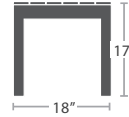

MADE TO ORDER

66 lbs.

RIGHT ARM LOVESEAT SF-3203-122

MADE TO ORDER

13 lbs.

END TABLE (SQUARE) SF-3203-303

MADE TO ORDER

13 lbs.