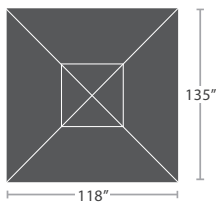

10' GRAND CANTILEVER UMBRELLA
SF-3601-606

No Powder Coating option available
Sand for weight base not included