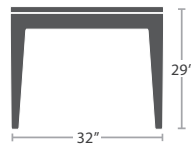

29 lbs.

DINING TABLE SQUARE SF-3201-305 SEATS 4

READY TO SHIP