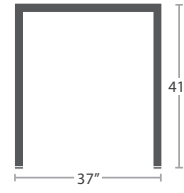

55 lbs.

BAR TABLE (SQUARE) SF-3203-308