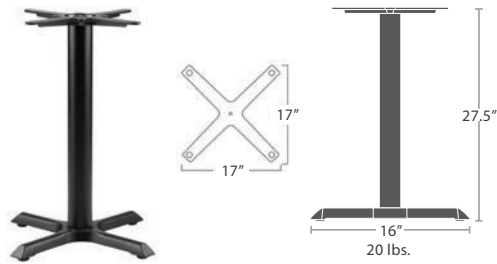

MATERIAL OVERVIEW

POWDER COATED CAST IRON WITH SPECIAL OUTDOOR DURACOAT
ALL POWDER COATING OPTIONS AVAILABLE

VALENCIA

VALENCIA 4 SC-1401-583

FITS TOPS 24" TO 36"
READY TO SHIP