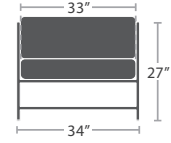

DURABOARD TABLE TOP OPTIONS

WHITE

GRAY

CHARCOAL

BLACK

36 lbs.

CLUB CHAIR SF-3209-101

MADE TO ORDER