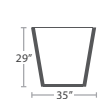

SF-1030-611 DINING