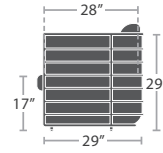

COFFEE TABLE SF-3013-311

READY TO SHIP

SCORPIO COLLECTION

MATERIAL OVERVIEW

POWDER COATED ALUMINUM FRAME | DURASTRAP WRAPPED BODY | TABLE TOPS ARE ALUMINUM | CUSHIONS ARE NOT INCLUDED WHERE APPLICABLE

40 lbs.