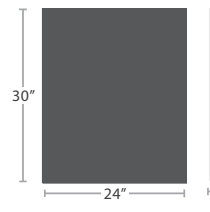

CONCRETO

MATERIAL OVERVIEW

GLASS FIBER REINFORCED CONCRETE (GFRC)

READY TO SHIP

TABLE TOPS

OPTIONAL
DINING LEGS
SC-6201-581
Width:2" Depth:2"
Height:30" After Assembly
Weight:9 lbs.

OPTIONAL
BAR LEGS
SC-6201-591
Width:2" Depth:2"
Height:42" After Assembly
Weight:13 lbs.

STOCKED IN