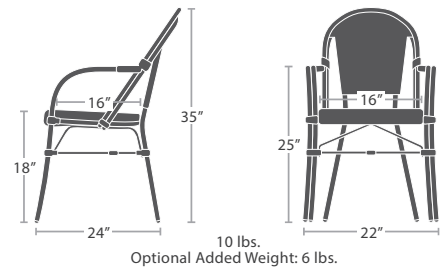

BAR STOOL SC-2405-171-EA

MADE TO ORDER

CHAIRS

DINING SIDE CHAIR SC-2203-162 STACKS 10

READY TO SHIP

DINING ARM CHAIR SC-2203-163 STACKS 10

READY TO SHIP

DINING ARM CHAIR SC-2203-172 STACKS 3