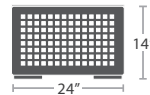

35 lbs.

READY TO SHIP

54 lbs.

READY TO SHIP

70 lbs.

READY TO SHIP

14 lbs.

READY TO SHIP

34 lbs.

COFFEE TABLE (RECTANGULAR) SF-2009-311

READY TO SHIP