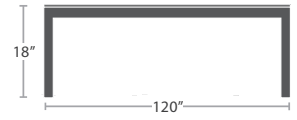

10' BACKLESS BENCH - SEATS 5 SC-2404-188