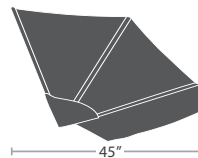

CANOPY FOR LARGE AQUA DAYBED SF-3401-683