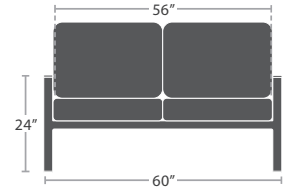

IPE WOOD OPTION (RAW - No sealant or oil)

42 lbs.

CLUB CHAIR SF-3203-101

MADE TO ORDER

70 lbs.

LOVESEAT SF-3203-102

MADE TO ORDER

100 lbs.