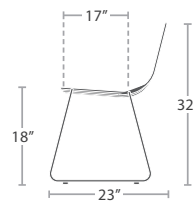

15 lbs.

DINING SIDE CHAIR - 1N SF-1809-162-1N STACKS 6

READY TO SHIP