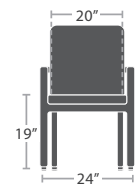

STOCKED IN

11 lbs.

DINING ARM CHAIR SF-2002-163

READY TO SHIP