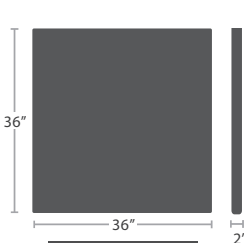

CONCRETO

MATERIAL OVERVIEW

GLASS FIBER REINFORCED CONCRETE (GFRC)

READY TO SHIP

TABLE TOPS

OPTIONAL
DINING LEGS
SC-6201-581
Width:2" Depth:2"
Height:30" After Assembly
Weight:9 lbs.

OPTIONAL
BAR LEGS
SC-6201-591
Width:2" Depth:2"
Height:42" After Assembly
Weight:13 lbs.

STOCKED IN