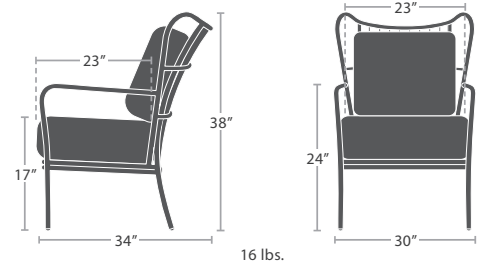

15 lbs.

COFFEE TABLE (ROUND) SF-1020-321

MADE TO ORDER

5 lbs.

END TABLE SF-1020-323

MADE TO ORDER

CLUB CHAIR SF-1020-101

MADE TO ORDER