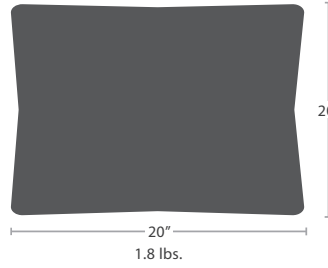

SF-3208-743