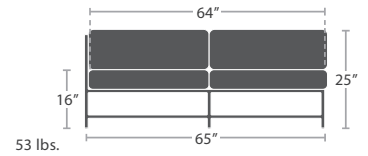

MADE TO ORDER

LEFT ARM LOVESEAT SF-3209-112