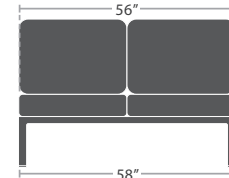

MADE TO ORDER