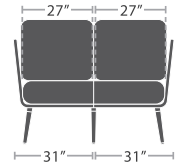

12 lbs.

DINING ARM CHAIR STYLE 1 SF-2028-163-1

READY TO SHIP

10 lbs.

DINING ARM CHAIR STYLE 2 SF-2028-163-2

READY TO SHIP

12 lbs.

BAR ARM CHAIR SF-2028-173

READY TO SHIP

20 lbs.

ARMLESS LOUNGE CHAIR SF-2028-131

READY TO SHIP

27 lbs.

RIGHT ARM CORNER SF-2028-156

READY TO SHIP

27 lbs.

LEFT ARM CORNER SF-2028-157

READY TO SHIP

38 lbs.

LEFT ARM LOVE SEAT SF-2028-112

READY TO SHIP

38 lbs.

RIGHT ARM LOVE SEAT SF-2028-122

READY TO SHIP