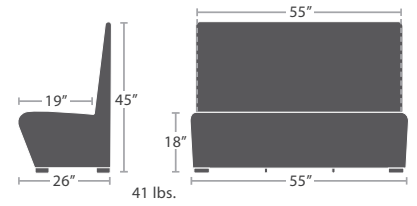

DINING BOOTH (HIGHBACK) SC-2015-166

READY TO SHIP