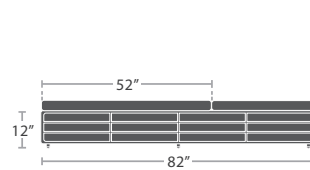

LEFT ARM LOVESEAT SF-1026-112-BLK

LEFT ARM LOVESEAT SF-1026-112-WHT

60 lbs.

READY TO SHIP

RIGHT ARM LOVESEAT SF-1026-122-GRY

RIGHT ARM LOVESEAT SF-1026-122-BLK

RIGHT ARM LOVESEAT SF-1026-122-WHT

40 lbs.