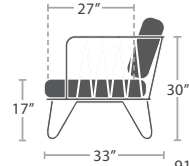

DINING TABLE SF-1809-324 29" 54 lbs. 24" MADE TO ORDER

BAR TABLE SF-1809-328 40" 61 lbs. 24" MADE TO ORDER

35 lbs.

CLUB CHAIR SF-1809-101

MADE TO ORDER

91 lbs.

SOFA SF-1809-103

MADE TO ORDER