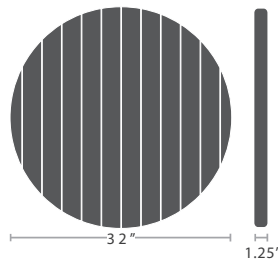

READY TO SHIP

UMBRELLA HOLE OPTION AVAILABLE

ROUND

SC-2404-422

10 lbs.

SC-2404-424

13 lbs.

SC-2404-425