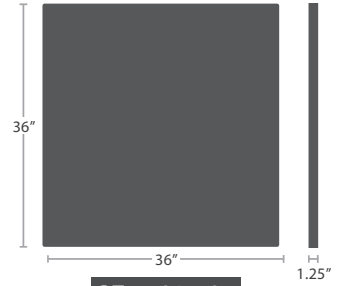

SF-2409-406

25 lbs.