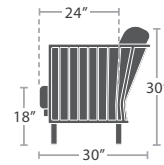

15 lbs.

END TABLE (SQUARE) SF-2012-303

READY TO SHIP

MATERIAL OVERVIEW

POWDER COATED ALUMINUM FRAME | DURAROPE STRAPPING | CUSHIONS ARE NOT INCLUDED

CLUB CHAIR SF-1028-101

19 lbs. READY TO SHIP

LOVESEAT SF-1028-102