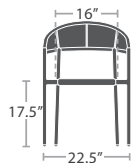

7 lbs.

DINING ARM CHAIR SF-3303-163

READY TO SHIP