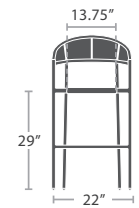

11 lbs.

READY TO SHIP

23 lbs.

READY TO SHIP

7 lbs.

READY TO SHIP

11 lbs.

BAR ARM CHAIR SF-3303-173

READY TO SHIP