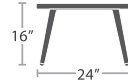

53 lbs.

ARMLESS CHAISE SF-2028-104

READY TO SHIP

20 lbs.

END TABLE SF-2028-303

READY TO SHIP

27 lbs.

COFFEE TABLE SF-2028-311