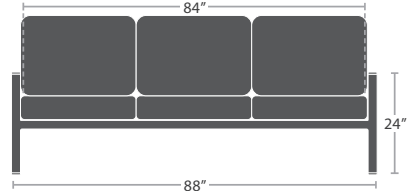

IPE WOOD OPTION (RAW - No sealant or oil)

42 lbs.

CLUB CHAIR SF-3203-101

MADE TO ORDER

70 lbs.

LOVESEAT SF-3203-102

MADE TO ORDER

100 lbs.