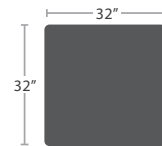

29 lbs.

DINING TABLE SQUARE SF-3201-305 SEATS 4

READY TO SHIP