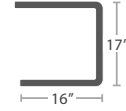

8 lbs.

SIDE TABLE SF-3001-302

MADE TO ORDER

8 lbs.

MADE TO ORDER

10 lbs.

MADE TO ORDER

13 lbs.

Available in Counter Height

MADE TO ORDER

14 lbs.

Available in Counter Height

MADE TO ORDER