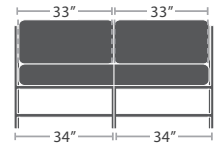

33 lbs.

CORNER SQUARE SF-3209-151

MADE TO ORDER