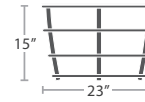

18 lbs.

COFFEE TABLE SF-3012-311

MADE TO ORDER