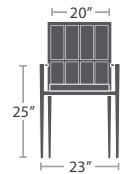

10 lbs.

DINING ARM CHAIR STYLE 2 SF-2028-163-2

READY TO SHIP