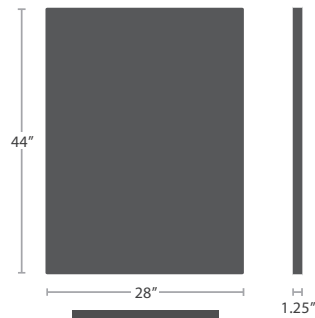

SC-2601-413

28 lbs.