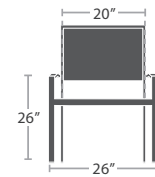

IPE WOOD (RAW - No sealant or oil)

ARMLESS CHAISE SF-3001-134 STACKS 8

MADE TO ORDER

CHAISE WITH ARMS SF-3001-104

MADE TO ORDER

ARMLESS DOUBLE CHAISE SF-3001-135

MADE TO ORDER

CLUB CHAIR SF-3001-101