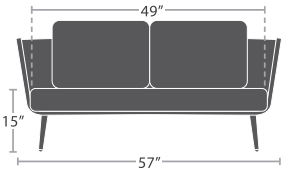

CLUB CHAIR SF-2028-101

READY TO SHIP

28 lbs.

LOVESEAT SF-2028-102

READY TO SHIP

34 lbs.

SOFA SF-2028-103

READY TO SHIP