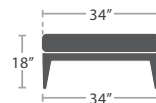

55 lbs.

BENCH SF-3201-182 SEATS 2

READY TO SHIP