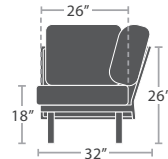

READY TO SHIP

19 lbs.

CORNER SF-1028-151

READY TO SHIP

19 lbs.

ARMLESS LOVESEAT SF-1028-132

READY TO SHIP

30 lbs.