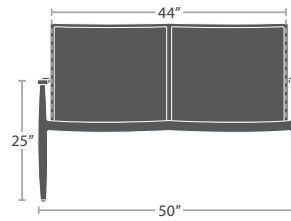

LOVESEAT SF-1027-102

MADE TO ORDER