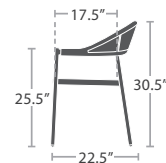

11 lbs.

CLUB CHAIR SF-3303-101

READY TO SHIP

23 lbs.

ARMLESS SOFA SF-3303-133

READY TO SHIP

7 lbs.

DINING ARM CHAIR SF-3303-163