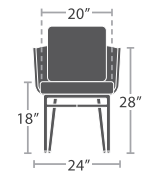

CLUB CHAIR SF-2028-101

READY TO SHIP

28 lbs.

LOVESEAT SF-2028-102

READY TO SHIP

34 lbs.

SOFA SF-2028-103

READY TO SHIP