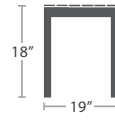

10' BACKLESS BENCH - SEATS 5 SC-2404-188

58 lbs.