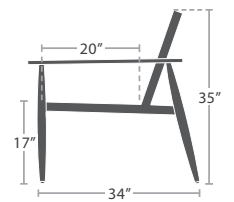

SOFA SF-1027-103

MADE TO ORDER