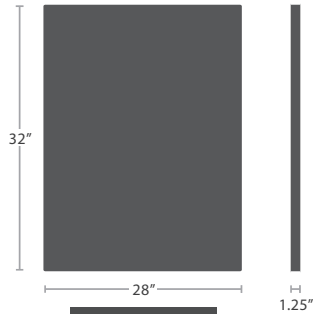

SF-2409-412

14 lbs.