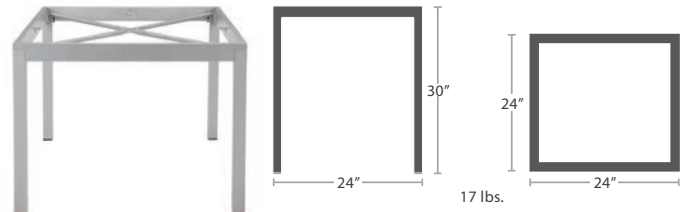

SQUARE DINING BASE SC-1009-511
READY TO SHIP