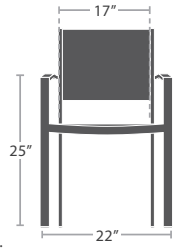

MADE TO ORDER