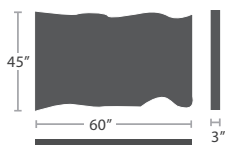

SF-7006-390