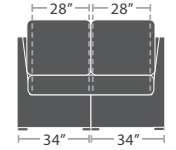

36 lbs.

ARMLESS LOVESEAT SF-2012-132

READY TO SHIP

38 lbs.

CORNER SQUARE SF-2012-151

READY TO SHIP

45 lbs.

LEFT ARM LOVESEAT SF-2012-112