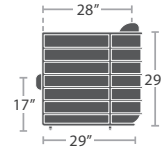

60 lbs.

READY TO SHIP

60 lbs.

READY TO SHIP

RIGHT ARM LOVESEAT SF-1026-122-GRY

40 lbs.

READY TO SHIP