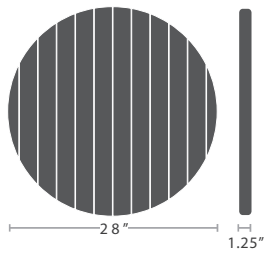

SC-2404-422

10 lbs.