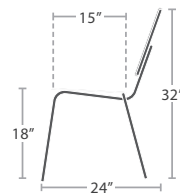

14 lbs.

DINING SIDE CHAIR - 2 SF-1809-162-2

READY TO SHIP