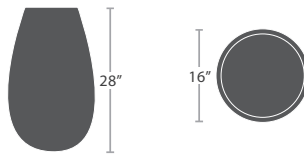

CONCRETE PLANTER (ROUND)

SF-6202-798-1

SF-6202-798-2

CONCRETE PLANTER (SQUARE WITH EDGE)

SF-6202-796-1

SF-6202-796-2

SF-6202-796-3

CONCRETE PLANTER (SQUARE)