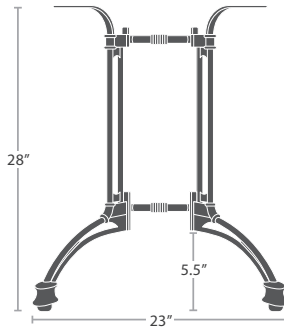

13 lbs.

ROSE 4 GRANDE DINING TABLE BASE SC-1201-586

READY TO SHIP

FITS TOPS UP TO 60"