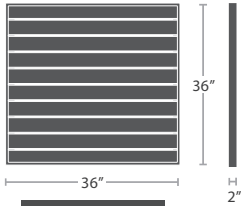

14 lbs.

Available in Counter Height

BAR ARM CHAIR SF-3001-173

MADE TO ORDER

SQUARE

SF-3001-400
10 lbs.

SF-3001-402
13 lbs.

SF-3001-405
23 lbs.