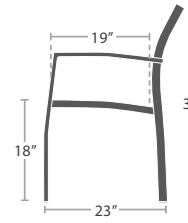

8 lbs.

MADE TO ORDER

8 lbs.

MADE TO ORDER

10 lbs.

DINING ARM CHAIR SF-3001-163 STACKS 6

MADE TO ORDER

13 lbs.

Available in Counter Height

MADE TO ORDER

14 lbs.

Available in Counter Height

MADE TO ORDER