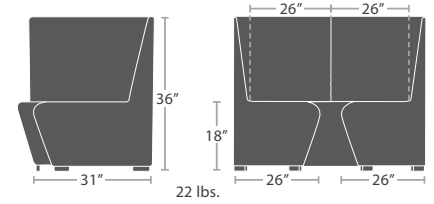

DINING CORNER (LOWBACK) SC-2015-165

READY TO SHIP