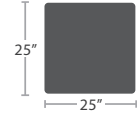

20 lbs.

END TABLE SF-3201-303

READY TO SHIP