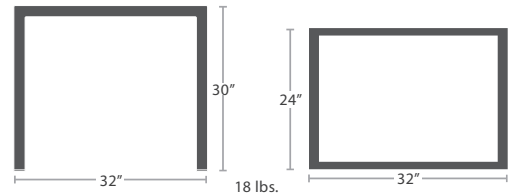

RECTANGULAR DINING BASE SC-1009-584
READY TO SHIP