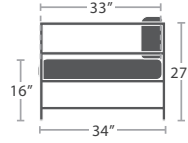

DURABOARD TABLE TOP OPTIONS

WHITE

GRAY

CHARCOAL

BLACK

36 lbs.

CLUB CHAIR SF-3209-101

MADE TO ORDER