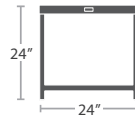

15 lbs.

MADE TO ORDER

17 lbs.

END TABLE SQUARE SF-3209-303

MADE TO ORDER

45 lbs.

MADE TO ORDER

30 lbs.

MADE TO ORDER