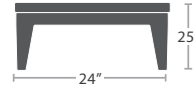

31 lbs.

SMALL COFFEE TABLE SF-3201-310

READY TO SHIP