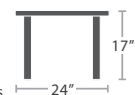

READY TO SHIP