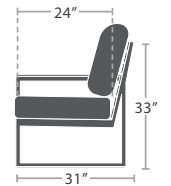

60 lbs.

ARMLESS LOVESEAT SF-3203-132

MADE TO ORDER

42 lbs.

CORNER SF-3203-151

MADE TO ORDER

66 lbs.

LEFT ARM LOVESEAT SF-3203-112