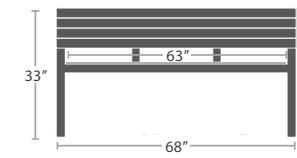

32 lbs.

READY TO SHIP

44 lbs.

58 lbs.

52 lbs.

READY TO SHIP

70 lbs.

93 lbs.

89 lbs.

READY TO SHIP

145 lbs.

READY TO SHIP

165 lbs.

180 lbs.