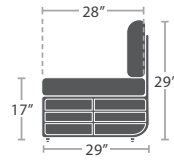

LOVESEAT SF-1026-102-WHT

77 lbs.

READY TO SHIP

SOFA SF-1026-103-GRY

SOFA SF-1026-103-BLK

SOFA SF-1026-103-WHT

30 lbs.

ARMLESS LOUNGE CHAIR SF-1026-131-GRY