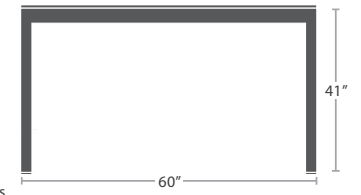

COFFEE TABLE RECTANGULAR SF-3203-311

MADE TO ORDER

47 lbs.

DINING TABLE (SQUARE) SF-3203-305

55 lbs.

BAR TABLE (SQUARE) SF-3203-308

67 lbs.

DINING TABLE (RECTANGULAR) SF-3203-314