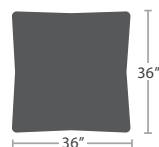

POUF (ROUND) SF-3216-735

MADE TO ORDER

20 lbs.

LARGE POUF (SQUARE) SF-3216-733

MADE TO ORDER

20 lbs.

POUF (RECTANGULAR) SF-3216-734

MADE TO ORDER