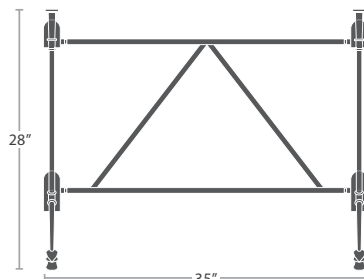

14 lbs.

ROSE 2 DINING TABLE BASE SC-1201-587

READY TO SHIP

FITS RECTANGULAR TOPS