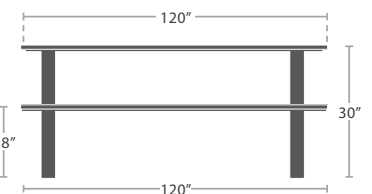

PICNIC TABLE - 10' FOOTER SC-2404-369