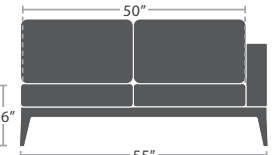

CORNER SF-3201-151

READY TO SHIP

65 lbs.

ARMLESS LOVESEAT SF-3201-132

READY TO SHIP

75 lbs.

LEFT ARM LOVESEAT SF-3201-112

READY TO SHIP