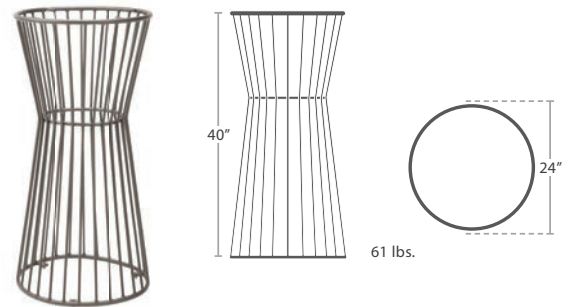

BAR TABLE SF-1809-328 40" 61 lbs. 24" MADE TO ORDER