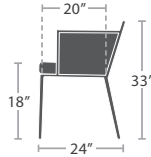

11 lbs.

DINING ARM CHAIR SF-1028-163

READY TO SHIP

17 lbs.

READY TO SHIP

19 lbs.

READY TO SHIP

19 lbs.

READY TO SHIP

30 lbs.

READY TO SHIP

30 lbs.

READY TO SHIP

12 lbs.

READY TO SHIP

17 lbs.

READY TO SHIP