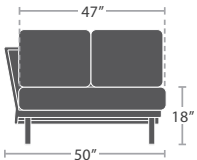

READY TO SHIP

12 lbs.

READY TO SHIP