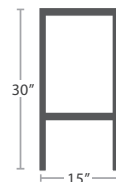

BAR SIDE CHAIR SC-2405-172-EA STACKS 3

MADE TO ORDER

16 lbs.
Optional Added Weight: 8 lbs.

BAR ARM CHAIR SC-2405-173-EA STACKS 3

MADE TO ORDER

15 lbs.
Optional Added Weight: 10 lbs.

BAR STOOL SC-2405-171-EA