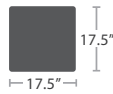

RIGHT ARM LOVESEAT SF-1028-122

READY TO SHIP

30 lbs.

LEFT ARM LOVESEAT SF-1028-112

READY TO SHIP

12 lbs.

END TABLE SF-1028-313

READY TO SHIP