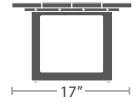

MADE TO ORDER