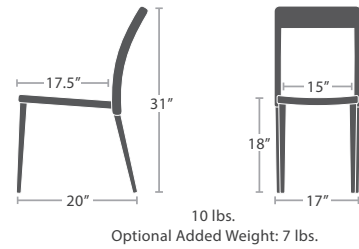

DINING SIDE ROPE CHAIR SC-3302-162 STACKS 8

READY TO SHIP