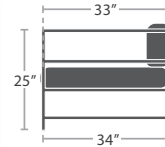

67 lbs.

SOFA SF-3209-103

MADE TO ORDER