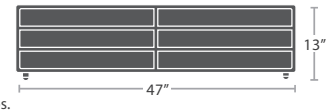

DINING ARM CHAIR SF-1026-163-WHT

7 lbs.

END TABLE (SQUARE) SF-1026-303-GRY

READY TO SHIP

END TABLE (SQUARE) SF-1026-303-BLK

END TABLE (SQUARE) SF-1026-303-WHT

15 lbs.

COFFEE TABLE (RECTANGULAR) SF-1026-311-GRY