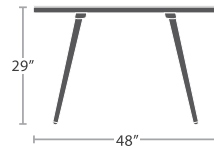

LEFT ARM CORNER SF-2028-157

READY TO SHIP

38 lbs.

LEFT ARM LOVE SEAT SF-2028-112

READY TO SHIP

38 lbs.

RIGHT ARM LOVE SEAT SF-2028-122

READY TO SHIP

53 lbs.

ARMLESS CHAISE SF-2028-104

READY TO SHIP

20 lbs.

END TABLE SF-2028-303

READY TO SHIP

27 lbs.

COFFEE TABLE SF-2028-311

READY TO SHIP

46 lbs.

DINING TABLE SF-2028-325

READY TO SHIP

68 lbs.

DAYBED SF-2028-232

READY TO SHIP

55 lbs.