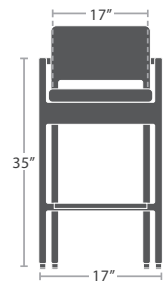

12 lbs.

BAR ARM CHAIR SF-2002-173

READY TO SHIP