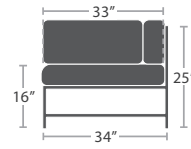

33 lbs.

CORNER SQUARE SF-3209-151

MADE TO ORDER