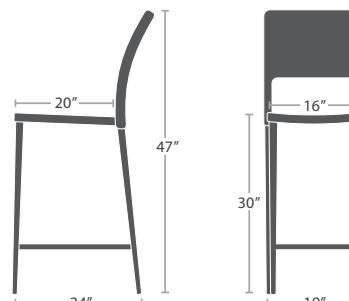

POWDER COATED ALUMINUM FRAME

11 lbs.
Optional Added Weight: 6 lbs.

DINING SIDE CHAIR SC-2207-162 STACKS 8

READY TO SHIP

13 lbs.
Optional Added Weight: 7 lbs.

DINING ARM CHAIR SC-2207-163 STACKS 8

READY TO SHIP