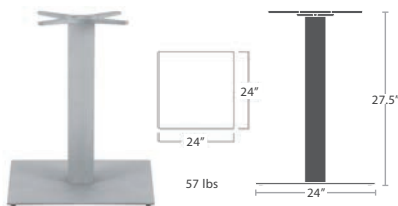

SMALL SQUARE BAR BASE SC-1008-583_SC-1008-593
 READY TO SHIP

LARGE SQUARE DINING BASE SC-1008-586
 FITS TOPS 24" TO 60" READY TO SHIP

LARGE SQUARE BAR BASE SC-1008-586_SC-1008-596
 READY TO SHIP

LARGE SQUARE DINING WITH UMBRELLA SC-1008-586U
 READY TO SHIP