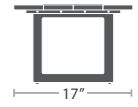

MADE TO ORDER