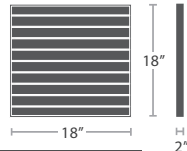

14 lbs.

Available in Counter Height

BAR ARM CHAIR SF-3001-173

MADE TO ORDER

SQUARE

SF-3001-400
10 lbs.

SF-3001-402
13 lbs.

SF-3001-405
23 lbs.