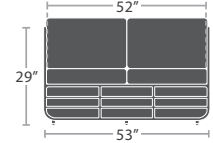

61 lbs.

READY TO SHIP

LOVESEAT SF-1026-102-GRY