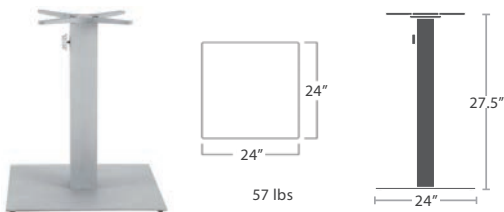

SMALL SQUARE BAR BASE SC-1008-583_SC-1008-593
 READY TO SHIP

LARGE SQUARE DINING BASE SC-1008-586
 FITS TOPS 24" TO 60" READY TO SHIP

LARGE SQUARE BAR BASE SC-1008-586_SC-1008-596
 READY TO SHIP

LARGE SQUARE DINING WITH UMBRELLA SC-1008-586U
 READY TO SHIP