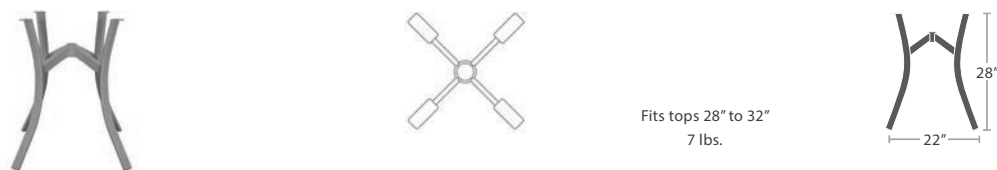

SIDE TABLE SLATTED ALUMINUM TOP SF-3005-323

MADE TO ORDER

DINING TABLE BASE SF-3005-583

MADE TO ORDER

GRANDE DINING TABLE BASE SF-3005-586

MADE TO ORDER

GRANDE BAR TABLE BASE SF-3005-596

MADE TO ORDER