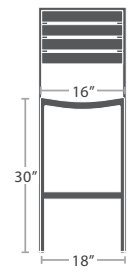

12 lbs.
Optional Added Weight: 6 lbs.

DINING SIDE CHAIR SC-2405-162-EA STACKS 10

MADE TO ORDER

13 lbs.
Optional Added Weight: 7 lbs.

DINING ARM CHAIR SC-2405-163-EA STACKS 10

MADE TO ORDER

15 lbs.
Optional Added Weight: 7 lbs.