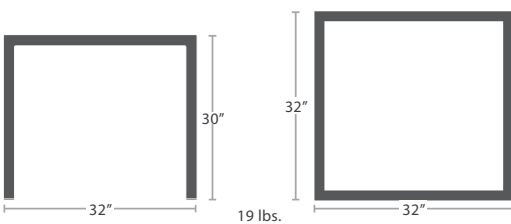

SQUARE DINING BASE SC-1009-520
READY TO SHIP