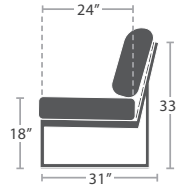

30 lbs.

MADE TO ORDER

32 lbs.

MADE TO ORDER

60 lbs.

ARMLESS LOVESEAT SF-3203-132

MADE TO ORDER

42 lbs.

MADE TO ORDER

66 lbs.

MADE TO ORDER

66 lbs.

MADE TO ORDER