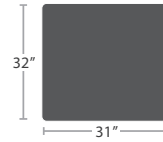

MADE TO ORDER