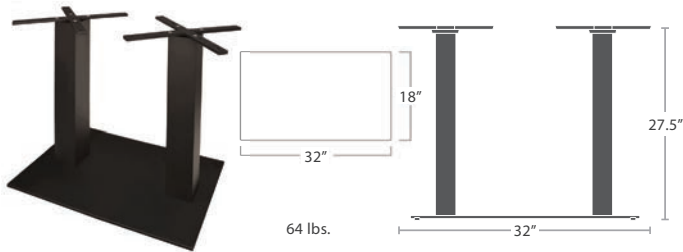

DOUBLE POST DINING BASE SC-2405-589-EA*
READY TO SHIP