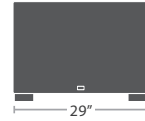

25 lbs.

COFFEE TABLE (SQUARE) SF-2012-301

READY TO SHIP