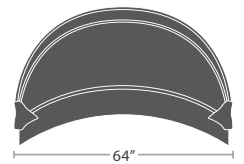

MADE TO ORDER

80 lbs.

MEDIUM DAYBED SF-3401-222

MADE TO ORDER

81 lbs.

LARGE DAYBED SF-3401-223

MADE TO ORDER

CANOPY FOR SMALL AQUA DAYBED SF-3401-681