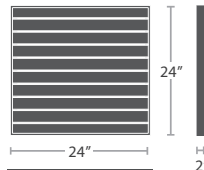

14 lbs.

Available in Counter Height

BAR ARM CHAIR SF-3001-173

MADE TO ORDER

SQUARE

SF-3001-400
10 lbs.

SF-3001-402
13 lbs.

SF-3001-405
23 lbs.