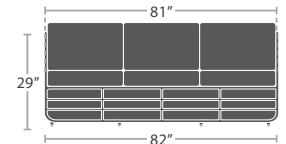

77 lbs.

READY TO SHIP

SOFA SF-1026-103-GRY