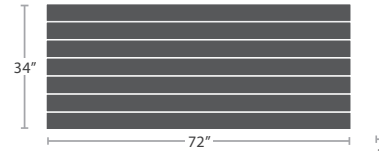

MADE TO ORDER

BENCH SF-7007-182

MADE TO ORDER

BENCH SF-7007-184

MADE TO ORDER

BENCH SF-7007-188

MADE TO ORDER

RECTANGULAR TABLE TOP SF-7007-499