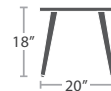

20 lbs.

MADE TO ORDER

27 lbs.

MADE TO ORDER

35 lbs.

MADE TO ORDER

20 lbs.

END TABLE SF-2034-303

MADE TO ORDER

26 lbs.

MADE TO ORDER