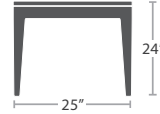

20 lbs.

END TABLE SF-3201-303

READY TO SHIP