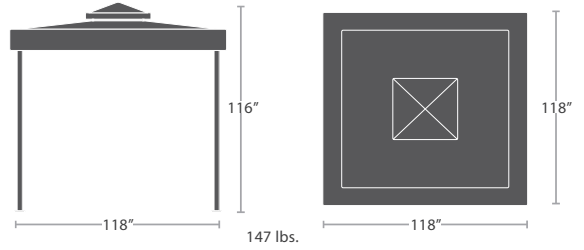

1 CORNER POST (INCLUDES 1 CURTAIN)

1 FULL SIDE (INCLUDES 2 CURTAIN)

1 FULL SIDE