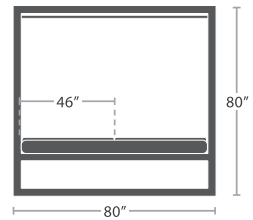

BOXWOOD SERIES

ARTIFICIAL BOXWOOD SF-9801-989

READY TO SHIP

APPROXIMATELY 40 Sq Ft PER BOX - 9 lbs.

MAT SIZE 20" x 20" | 12 PCS PER BOX

BREEZE SERIES

MATERIAL OVERVIEW

POWDER COATED ALUMINUM FRAME | STANDARD UPHOLSTERY FOAM | UPHOLSTERY, SLING OR AWNING GRADED FABRIC CUSHION | OPTIONAL FABRIC, IPE WOOD, COMPOSITE WOOD, AND ALUMINUM ENHANCEMENTS