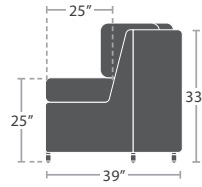

DINING ARM CHAIR SF-2013-163 STACKS 10

READY TO SHIP

CIRCA COLLECTION

MATERIAL OVERVIEW

POWDER COATED ALUMINUM FRAME | ALL DURAWEAWE WICKER OPTIONS AVAILABLE

16 lbs.

SIDE TABLE ROUND SF-2006-323

READY TO SHIP