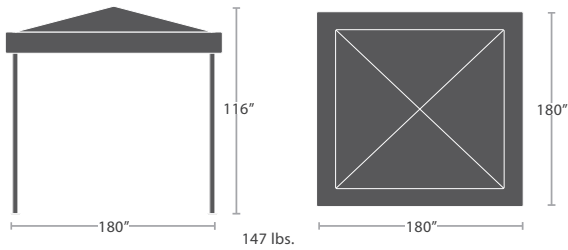

STANDARD ROOF CABANA 10' X 10' SF-3801-655-10

VENTED ROOF CABANA 10' X 10' SF-3801-656-10

STANDARD ROOF CABANA 15' X 15' SF-3801-655-15

VENTED ROOF CABANA 15' X 15' SF-3801-656-15

DECORATIVE CURTAINS
SF-3801-280-10 | 10' X 10'
SF-3801-280-15 | 15' X 15'