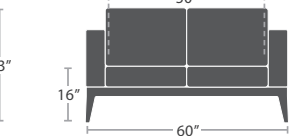

61 lbs.

LOVESEAT SF-3201-102

READY TO SHIP