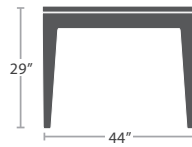

DINING TABLE RECTANGULAR SF-3201-314 SEATS 6

86 lbs.