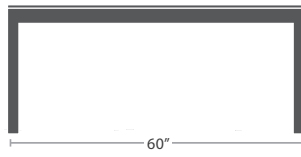

COFFEE TABLE RECTANGULAR SF-3203-311

MADE TO ORDER

47 lbs.

DINING TABLE (SQUARE) SF-3203-305

55 lbs.

BAR TABLE (SQUARE) SF-3203-308

67 lbs.

DINING TABLE (RECTANGULAR) SF-3203-314