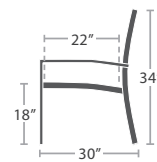

CLUB CHAIR SF-3001-101

MADE TO ORDER