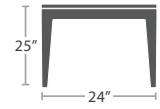

22 lbs.

END TABLE SF-3201-313

READY TO SHIP