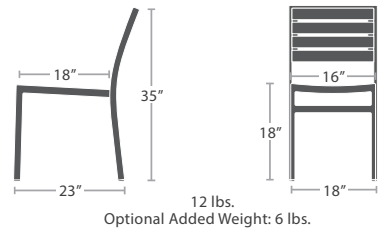

STOCKED IN

								
TEAK	GRAY	ESPRESSO	TEAK	GRAY	ESPRESSO	TEAK	GRAY	ESPRESSO
								
BLACK			SILVER			CHAMPAGNE TEX		

15 lbs.
Added Weight: 10 lbs.

BAR STOOL SC-2405-171

READY TO SHIP

DINING SIDE CHAIR SC-2405-162 STACKS 10