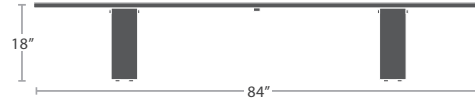

BENCH SF-7007-184

MADE TO ORDER