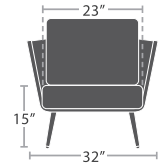

19 lbs.

CLUB CHAIR SF-2028-101

READY TO SHIP