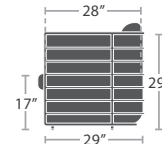

77 lbs.

READY TO SHIP

SOFA SF-1026-103-GRY