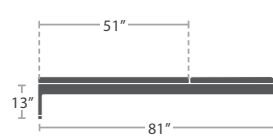

READY TO SHIP

45 lbs.

RIGHT ARM LOVESEAT SF-2012-122

READY TO SHIP

34 lbs.

ARMLESS CHAISE SF-2012-134 STACKS 8

READY TO SHIP

16 lbs.