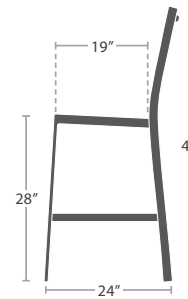

MADE TO ORDER

10 lbs.

DINING ARM CHAIR SF-3001-163 STACKS 6

MADE TO ORDER

13 lbs.

Available in Counter Height

BAR SIDE CHAIR SF-3001-172

MADE TO ORDER