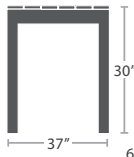

67 lbs.

DINING TABLE (RECTANGULAR) SF-3203-314