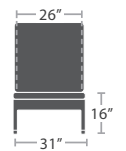

READY TO SHIP

45 lbs.

RIGHT ARM LOVESEAT SF-2012-122

READY TO SHIP

34 lbs.

ARMLESS CHAISE SF-2012-134 STACKS 8

READY TO SHIP

16 lbs.