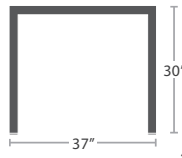

47 lbs.

DINING TABLE (SQUARE) SF-3203-305