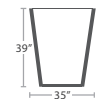

SF-1030-614 BAR