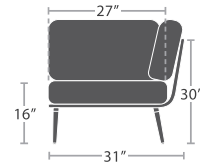

READY TO SHIP

20 lbs.

ARMLESS LOUNGE CHAIR SF-2028-131

READY TO SHIP

27 lbs.

RIGHT ARM CORNER SF-2028-156

READY TO SHIP

27 lbs.

LEFT ARM CORNER SF-2028-157

READY TO SHIP

38 lbs.

LEFT ARM LOVE SEAT SF-2028-112

READY TO SHIP

38 lbs.

RIGHT ARM LOVE SEAT SF-2028-122

READY TO SHIP