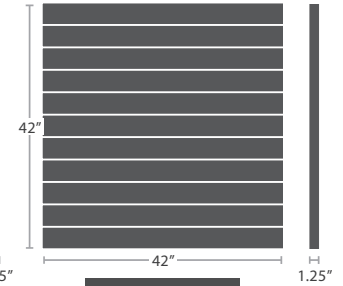

SC-2404-407

38 lbs.