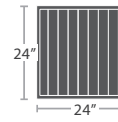

MADE TO ORDER

DURABOARD TOP OPTION SF-3209-303DB