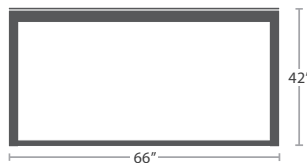

54 lbs.

BAR TABLE (RECTANGULAR) SF-3203-316

63 lbs.

DRINK RAIL RECTANGULAR SF-3203-932 SOLID TOP ONLY

MADE TO ORDER

88 lbs.

BAR RAIL (LARGE) SF-3203-933 SOLID TOP ONLY

MADE TO ORDER