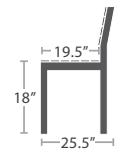

10' HIGHBACK BENCH - SEATS 5 SC-2404-189

93 lbs.