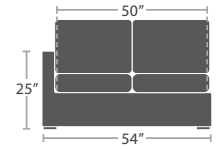

36 lbs.

ARMLESS LOVESEAT SF-2012-132

READY TO SHIP

38 lbs.

CORNER SQUARE SF-2012-151

READY TO SHIP

45 lbs.

LEFT ARM LOVESEAT SF-2012-112