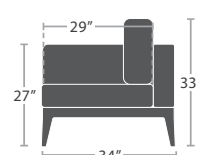

CORNER SF-3201-151

READY TO SHIP

65 lbs.

ARMLESS LOVESEAT SF-3201-132

READY TO SHIP

75 lbs.

LEFT ARM LOVESEAT SF-3201-112

READY TO SHIP