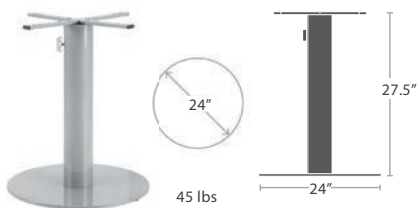

LARGE ROUND DINING BASE WITH UMBRELLA OPTION SC-1008-588U
FITS TOPS 24" TO 42"   READY TO SHIP
45 lbs.