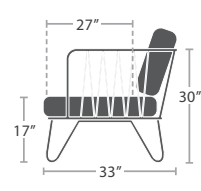

35 lbs.

CLUB CHAIR SF-1809-101

MADE TO ORDER