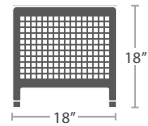

READY TO SHIP