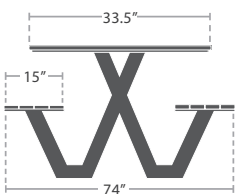

PICNIC TABLE - 8' FOOTER SC-2404-367

165 lbs.