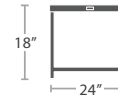

MADE TO ORDER