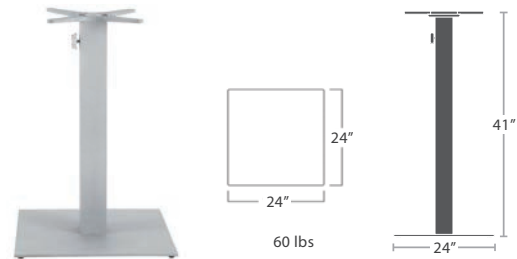

SMALL SQUARE BAR BASE SC-1008-583_SC-1008-593
 READY TO SHIP

LARGE SQUARE DINING BASE SC-1008-586
 FITS TOPS 24" TO 60" READY TO SHIP

LARGE SQUARE BAR BASE SC-1008-586_SC-1008-596
 READY TO SHIP

LARGE SQUARE DINING WITH UMBRELLA SC-1008-586U
 READY TO SHIP