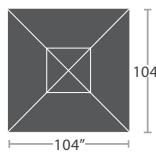

17 lbs. Pole Diameter: 1.5"

8' SQUARE

CANOPY | SF-5001-600
FRAME | SF-5001-771

8' Square Umbrella will not close when pair with Bar tables

18 lbs. Pole Diameter: 1.5"

8' ROUND

CANOPY | SF-5001-620
FRAME | SF-5001-770