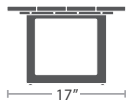

MADE TO ORDER