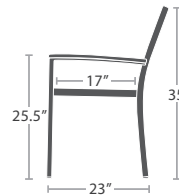

13 lbs.
Optional Added Weight: 7 lbs.

DINING ARM CHAIR SC-2405-163-EA STACKS 10

MADE TO ORDER