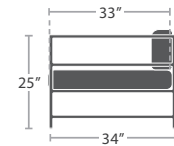

MADE TO ORDER

RIGHT ARM LOVESEAT SF-3209-122