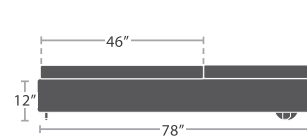

LEFT ARM CORNER SF-2028-157

READY TO SHIP

38 lbs.

LEFT ARM LOVE SEAT SF-2028-112

READY TO SHIP

38 lbs.

RIGHT ARM LOVE SEAT SF-2028-122

READY TO SHIP