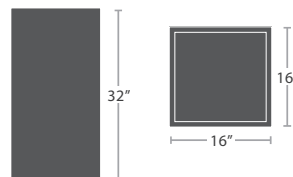

SF-6202-795-6