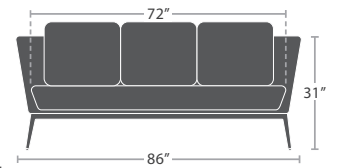

20 lbs.

CLUB CHAIR SF-2034-101

MADE TO ORDER

27 lbs.

LOVESEAT SF-2034-102

MADE TO ORDER

35 lbs.

SOFA SF-2034-103