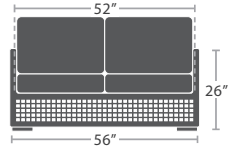

READY TO SHIP