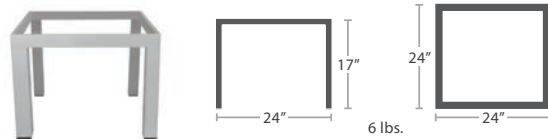

END TABLE BASE SC-1009-510
READY TO SHIP