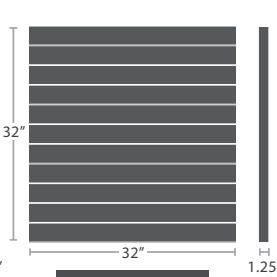

SC-2404-405

18 lbs.