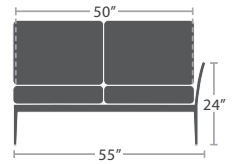

28 lbs.

CORNER SF-1018-151

MADE TO ORDER

41 lbs.

LEFT ARM LOVESEAT SF-1018-112

MADE TO ORDER

41 lbs.

RIGHT ARM LOVESEAT SF-1018-122