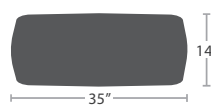

8 lbs.

MADE TO ORDER

10 lbs.

MADE TO ORDER

15 lbs.

POUF (ROUND) SF-3216-735

MADE TO ORDER

20 lbs.

MADE TO ORDER

20 lbs.

MADE TO ORDER

3 lbs.

FLOOR PILLOW (SQUARE) SF-3216-737

MADE TO ORDER

4 lbs.

MADE TO ORDER