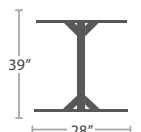

SF-1030-613

BAR