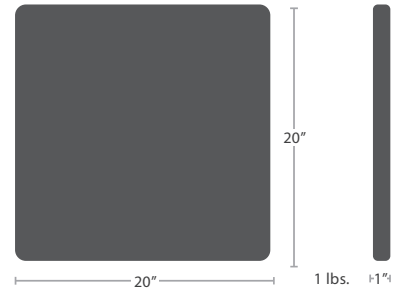

ARTIFICIAL BOXWOOD SF-9801-989

READY TO SHIP

APPROXIMATELY 40 Sq Ft PER BOX - 9 lbs.

MAT SIZE 20" x 20" | 12 PCS PER BOX