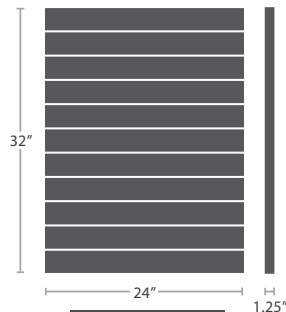

SC-2404-447

16 lbs.