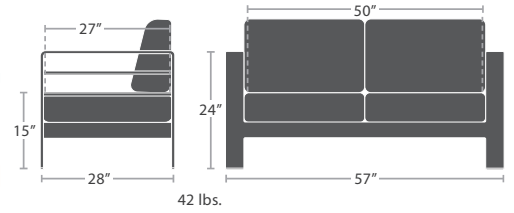

READY TO SHIP

LOVESEAT SF-3013-102