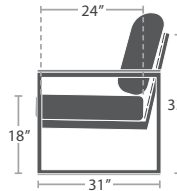

IPE WOOD OPTION (RAW - No sealant or oil)

42 lbs.

CLUB CHAIR SF-3203-101

MADE TO ORDER

70 lbs.

LOVESEAT SF-3203-102

MADE TO ORDER

100 lbs.