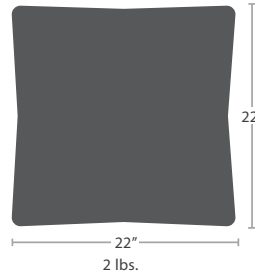

SF-3208-754