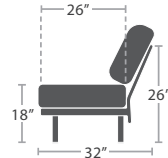

READY TO SHIP

19 lbs.

CORNER SF-1028-151

READY TO SHIP

19 lbs.

ARMLESS LOVESEAT SF-1028-132

READY TO SHIP

30 lbs.