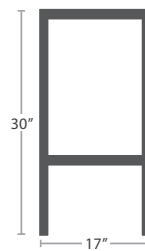

15 lbs.
Added Weight: 10 lbs.

BAR STOOL SC-2405-171

READY TO SHIP