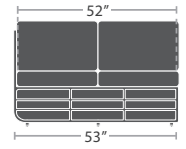

ARMLESS LOUNGE LOVESEAT SF-1026-132-GRY

59 lbs.

READY TO SHIP

ARMLESS LOUNGE LOVESEAT SF-1026-132-BLK

ARMLESS LOUNGE LOVESEAT SF-1026-132-WHT

60 lbs.

READY TO SHIP

LEFT ARM LOVESEAT SF-1026-112-GRY