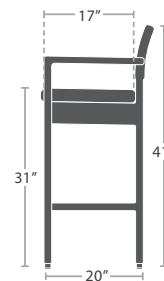

12 lbs.

BAR ARM CHAIR SF-2002-173

READY TO SHIP