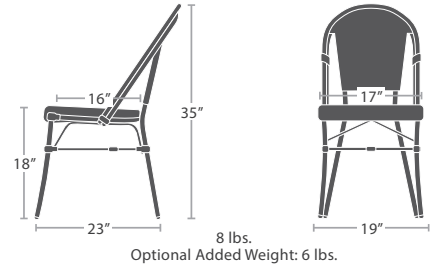

DINING SIDE CHAIR SC-2203-162 STACKS 10

READY TO SHIP