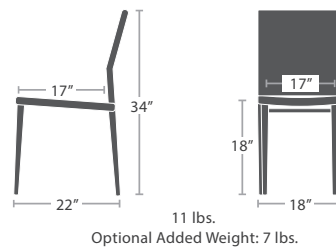

3 lbs.

FLOOR PILLOW (SQUARE) SF-3216-737

MADE TO ORDER

4 lbs.

LARGE FLOOR PILLOW (SQUARE) SF-3216-738

MADE TO ORDER

CHAIRS

DINING SIDE ROPE CHAIR SC-3304-162 STACKS 8