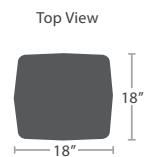

MADE TO ORDER