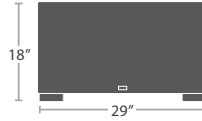

25 lbs.

COFFEE TABLE (SQUARE) SF-2012-301

READY TO SHIP