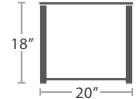

30 lbs.

SIDE TABLE SF-3205-302

MADE TO ORDER