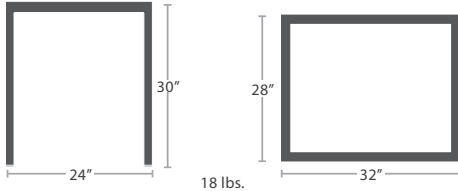

RECTANGULAR DINING BASE SC-1009-516
READY TO SHIP