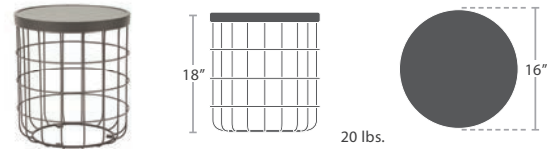

END TABLE SF-1809-322 18" 20 lbs. 16" MADE TO ORDER