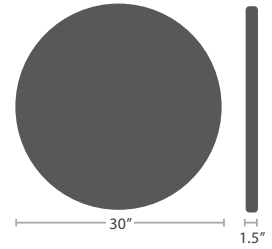

SF-3006-423
24 lbs.
Solid Only