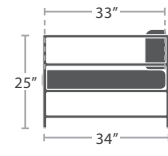

MADE TO ORDER

LEFT ARM LOVESEAT SF-3209-112