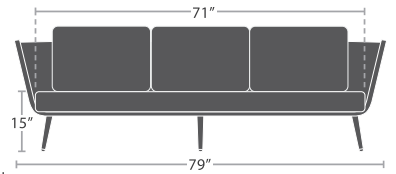

CLUB CHAIR SF-2028-101

READY TO SHIP

28 lbs.

LOVESEAT SF-2028-102

READY TO SHIP

34 lbs.

SOFA SF-2028-103

READY TO SHIP