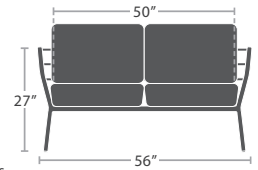

18 lbs.

LOVESEAT SF-3012-102

MADE TO ORDER