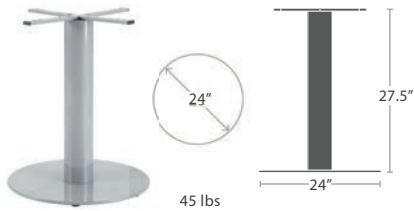

LARGE ROUND DINING BASE SC-1008-588
FITS TOPS 24" TO 42"   READY TO SHIP
45 lbs.