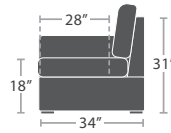

36 lbs.

ARMLESS LOVESEAT SF-2012-132

READY TO SHIP

38 lbs.

CORNER SQUARE SF-2012-151

READY TO SHIP

45 lbs.

LEFT ARM LOVESEAT SF-2012-112