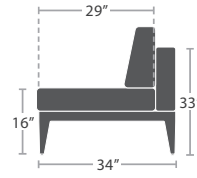

47 lbs.

ARMLESS LOUNGE CHAIR SF-3201-131

READY TO SHIP