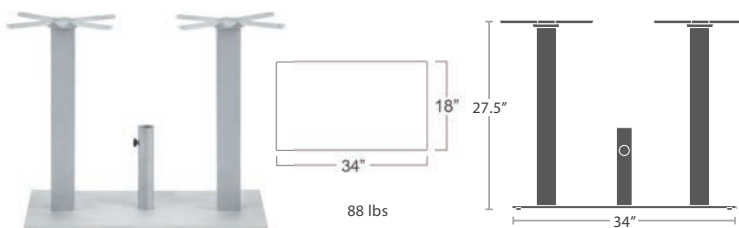

DOUBLE POST UMBRELLA SC-1008-589_SC-1008-589U
READY TO SHIP