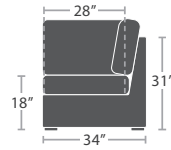

25 lbs.

READY TO SHIP

36 lbs.

READY TO SHIP

38 lbs.

CORNER SQUARE SF-2012-151

READY TO SHIP

45 lbs.

READY TO SHIP

45 lbs.

READY TO SHIP

34 lbs.

READY TO SHIP