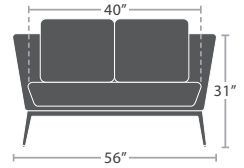

20 lbs.

CLUB CHAIR SF-2034-101

MADE TO ORDER

27 lbs.

LOVESEAT SF-2034-102

MADE TO ORDER

35 lbs.

SOFA SF-2034-103