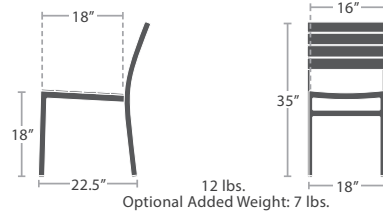

READY TO SHIP

READY TO SHIP

READY TO SHIP

READY TO SHIP

READY TO SHIP

*Interior Dimensions

OPTIONAL CASTERS AVAILABLE

*Interior Dimensions

STOCKED IN

UMBRELLA HOLE OPTION AVAILABLE