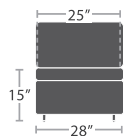

READY TO SHIP