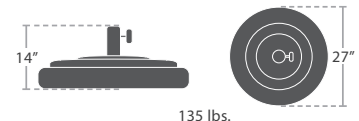

MATERIAL OVERVIEW

POWDER COATED ALUMINUM FRAME | ALL POWDER COATING OPTIONS AVAILABLE ONLY FOR UMBRELLA POLE | RIBS, PARTS, COMPONENTS AND FINIAL COME IN WHITE | FIBERGLASS RIBS ARE NOT POWDER COATED | AWNING GRADE FABRIC | CUSTOM SHAPES, SIZES, STYLES AND PRINTING AVAILABLE

8' SQUARE

CANOPY | SF-5001-600
FRAME | SF-5001-771

8' Square Umbrella will not close when pair with Bar tables

8' ROUND

CANOPY | SF-5001-620
FRAME | SF-5001-770

9' SQUARE

CANOPY | SF-5001-603
FRAME | SF-5001-773

9' Square Umbrella will not close when pair with Dining and Bar tables

9' ROUND

CANOPY | SF-5001-623
FRAME | SF-5001-772

9' Round Umbrella will not close when pair with Bar tables

8' SQUARE DOUBLE VENTED

CANOPY | SF-5001-602
FRAME | SF-5001-771

8' Square Double Vented Umbrella will not close when pair with Bar tables

8' ROUND DOUBLE VENTED

CANOPY | SF-5001-622
FRAME | SF-5001-770

9' SQUARE DOUBLE VENTED

CANOPY | SF-5001-605
FRAME | SF-5001-773

9' Square Double Vented Umbrella will not close when pair with Dining and Bar tables

9' ROUND DOUBLE VENTED

CANOPY | SF-5001-625
FRAME | SF-5001-772

9' Round Umbrella will not close when pair with Bar tables

135 lbs.