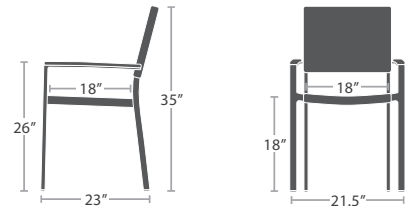

11 lbs.
Optional Added Weight: 7 lbs.

DINING ARM CHAIR SC-2201-163-2 STACKS 10

READY TO SHIP