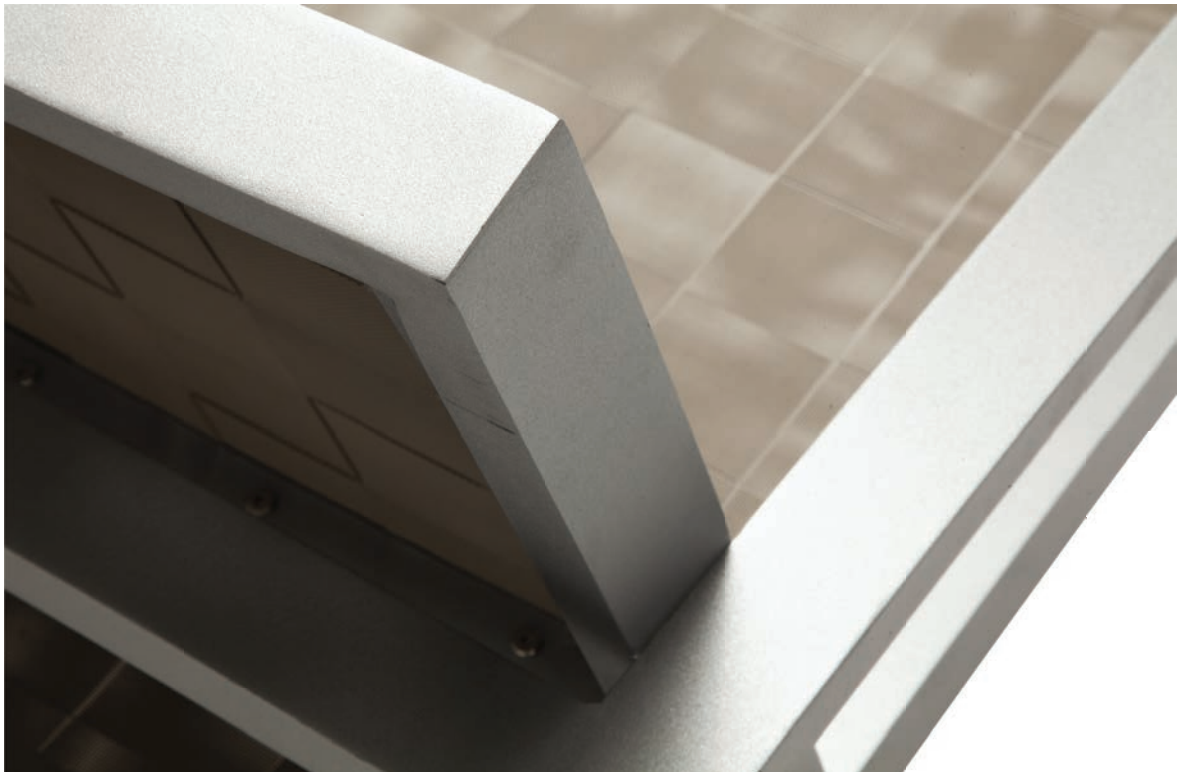

MATERIAL OVERVIEW

POWDER COATED ALUMINUM FRAME | ALL POWDER COATING OPTIONS AVAILABLE | SLING STRAP DETAIL | ALL SLING OPTIONS AVAILABLE (EXCLUDING SERGE FERRARI ISOs)
CUSHIONS ARE NOT INCLUDED

CLUB CHAIR SF-1027-101