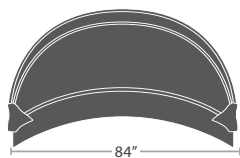

CANOPY FOR MEDIUM AQUA DAYBED SF-3401-682