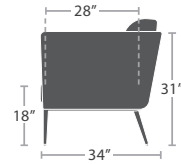

20 lbs.

CLUB CHAIR SF-2034-101

MADE TO ORDER

27 lbs.

LOVESEAT SF-2034-102

MADE TO ORDER

35 lbs.

SOFA SF-2034-103