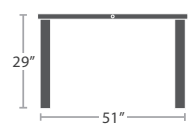

55 lbs.

DINING TABLE SQUARE SF-3205-305 *Umbrella Hole Option Available

MADE TO ORDER