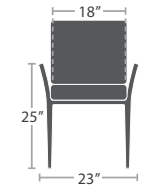

MADE TO ORDER