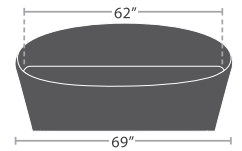

READY TO SHIP

46 lbs.

DINING TABLE SF-2028-325

READY TO SHIP

68 lbs.

DAYBED SF-2028-232

READY TO SHIP

55 lbs.