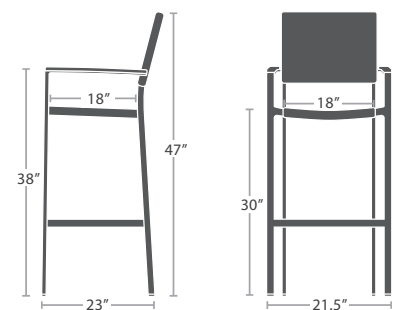

13 lbs.
Optional Added Weight: 8 lbs.

BAR ARM CHAIR SC-2201-173 STACKS 3

READY TO SHIP