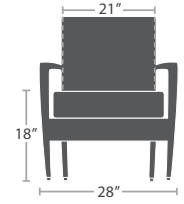

19 lbs.

CLUB CHAIR SF-2002-101

READY TO SHIP