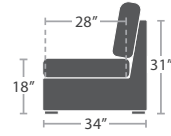

25 lbs.

READY TO SHIP

36 lbs.

ARMLESS LOVESEAT SF-2012-132

READY TO SHIP

38 lbs.

READY TO SHIP

45 lbs.

READY TO SHIP

45 lbs.

READY TO SHIP

34 lbs.

READY TO SHIP