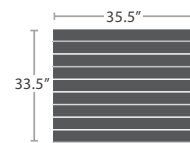

READY TO SHIP