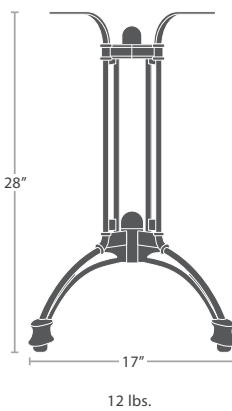

ROSE 4 DINING TABLE BASE SC-1201-583

FITS TOPS UP TO 36"

READY TO SHIP