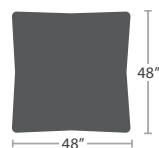

4 lbs.

LARGE FLOOR PILLOW (SQUARE) SF-3216-738

MADE TO ORDER