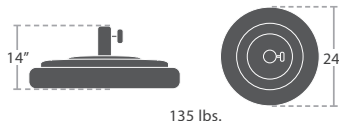

MATERIAL OVERVIEW

POWDER COATED ALUMINUM FRAME | ALL POWDER COATING OPTIONS AVAILABLE ONLY FOR UMBRELLA POLE | RIBS, PARTS, COMPONENTS AND FINIAL COME IN WHITE | FIBERGLASS RIBS ARE NOT POWDER COATED | AWNING GRADE FABRIC | CUSTOM SHAPES, SIZES, STYLES AND PRINTING AVAILABLE

8' SQUARE

CANOPY | SF-5001-600
FRAME | SF-5001-771

8' Square Umbrella will not close when pair with Bar tables

8' ROUND

CANOPY | SF-5001-620
FRAME | SF-5001-770

9' SQUARE

CANOPY | SF-5001-603
FRAME | SF-5001-773

9' Square Umbrella will not close when pair with Dining and Bar tables

9' ROUND

CANOPY | SF-5001-623
FRAME | SF-5001-772

9' Round Umbrella will not close when pair with Bar tables

8' SQUARE DOUBLE VENTED

CANOPY | SF-5001-602
FRAME | SF-5001-771

8' Square Double Vented Umbrella will not close when pair with Bar tables

8' ROUND DOUBLE VENTED

CANOPY | SF-5001-622
FRAME | SF-5001-770

9' SQUARE DOUBLE VENTED

CANOPY | SF-5001-605
FRAME | SF-5001-773

9' Square Double Vented Umbrella will not close when pair with Dining and Bar tables

9' ROUND DOUBLE VENTED

CANOPY | SF-5001-625
FRAME | SF-5001-772

9' Round Umbrella will not close when pair with Bar tables

135 lbs.