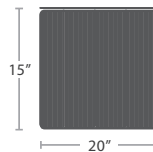

AVAILABLE COLORS

GOLD

NATURAL

SILVER

WHITE

MATERIAL OVERVIEW

POWDER COATED ALUMINUM FRAME | DURAROE STRAP DETAIL | CUSHIONS ARE NOT INCLUDED WHERE APPLICABLE

12 lbs.