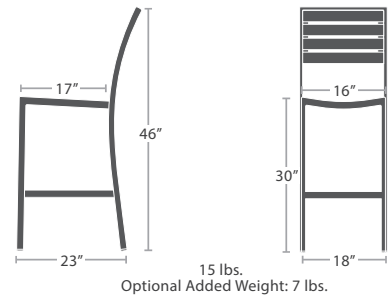

DINING SIDE CHAIR SC-2405-182-EA STACKS 10

MADE TO ORDER

DINING ARM CHAIR SC-2405-183-EA STACKS 10

MADE TO ORDER

BAR SIDE CHAIR SC-2405-172-EA STACKS 3

MADE TO ORDER

BAR ARM CHAIR SC-2405-173-EA STACKS 3

MADE TO ORDER