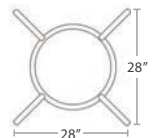

GRANDE DINING TABLE BASE SF-3006-528 FITS TOPS 36" TO 38"

MADE TO ORDER