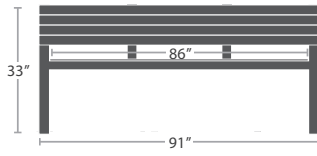

READY TO SHIP

70 lbs.

8' HIGHBACK BENCH - SEATS 4 SC-2404-187