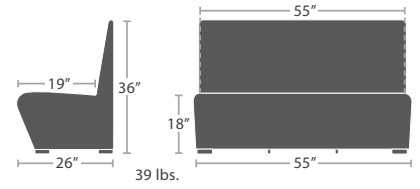

DINING BOOTH (LOWBACK) SC-2015-164

READY TO SHIP