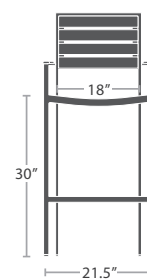

16 lbs.
Optional Added Weight: 8 lbs.

BAR ARM CHAIR SC-2405-173-EA STACKS 3

MADE TO ORDER