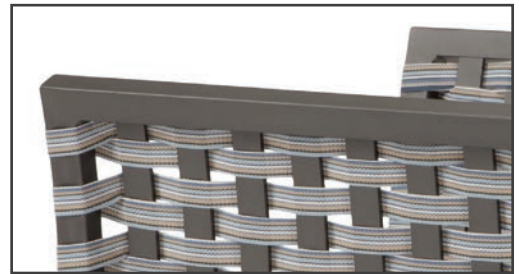

WITH WEBBING STRAP

35 lbs.

MADE TO ORDER

MADE TO ORDER