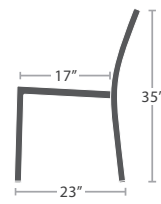

12 lbs.
Optional Added Weight: 6 lbs.

DINING SIDE CHAIR SC-2405-162-EA STACKS 10

MADE TO ORDER