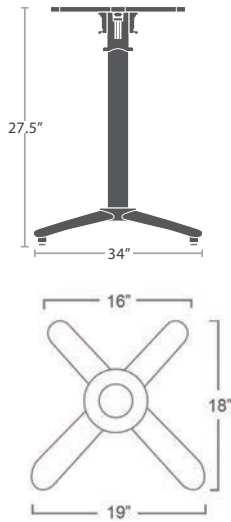

19 lbs.

DINING TABLE BASE SC-1019-583

READY TO SHIP

23 lbs.

BAR TABLE BASE SC-1019-583_SC-1019-593

READY TO SHIP

PALM

TABLE BASES