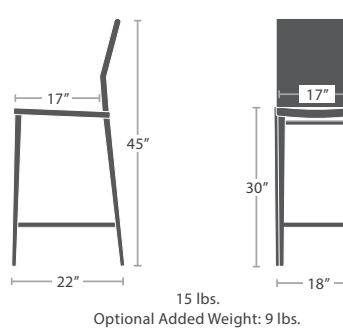

BAR SIDE ROPE CHAIR SC-3304-172 STACKS 3