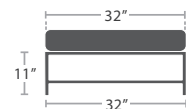

40 lbs.

OTTOMAN SQUARE SF-3209-140

MADE TO ORDER