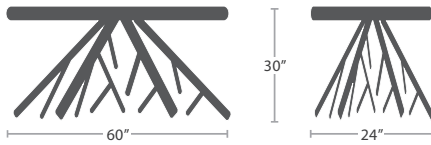

TEAK WOOD CONSOLE SF-7006-397