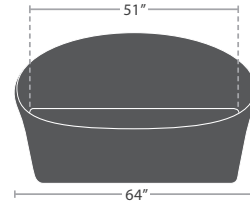

31 lbs.

CLUB CHAIR SF-3401-101

READY TO SHIP

12 lbs.

DINING SIDE CHAIR SF-3401-162

READY TO SHIP

55 lbs.

SMALL DAYBED SF-3401-221