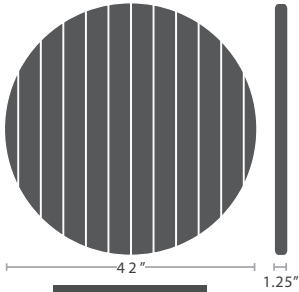

SC-2404-426

40 lbs.