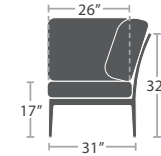

CLUB CHAIR SF-1018-101

MADE TO ORDER

41 lbs.

LOVESEAT SF-1018-102

MADE TO ORDER

21 lbs.

ARMLESS CHAIR SF-1018-131

MADE TO ORDER