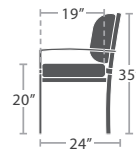

25 lbs.

DINING ARM CHAIR SF-3205-163 STACKS 4

MADE TO ORDER