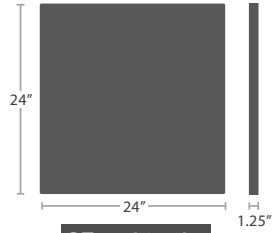

SF-2409-425

12 lbs.

DURABOARD OPTIONS

WHITE

GRAY

CHARCOAL

BLACK

SQUARE