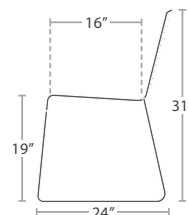

15 lbs.

DINING SIDE CHAIR - 4 SF-1809-162-4 STACKS 6

READY TO SHIP