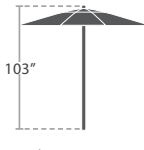

MATERIAL OVERVIEW

POWDER COATED ALUMINUM FRAME | ALL POWDER COATING OPTIONS AVAILABLE ONLY FOR UMBRELLA POLE | RIBS, PARTS, COMPONENTS AND FINIAL COME IN WHITE | FIBERGLASS RIBS ARE NOT POWDER COATED | AWNING GRADE FABRIC | CUSTOM SHAPES, SIZES, STYLES AND PRINTING AVAILABLE

17 lbs. Pole Diameter: 1.5"

8' SQUARE

CANOPY | SF-5001-600
FRAME | SF-5001-771

8' Square Umbrella will not close when pair with Bar tables