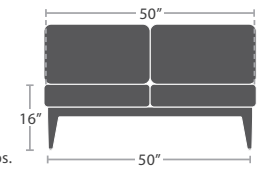

CORNER SF-3201-151

READY TO SHIP

65 lbs.

ARMLESS LOVESEAT SF-3201-132

READY TO SHIP

75 lbs.

LEFT ARM LOVESEAT SF-3201-112

READY TO SHIP