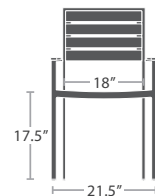

13 lbs.
Optional Added Weight: 7 lbs.

DINING ARM CHAIR SC-2405-163-EA STACKS 10

MADE TO ORDER