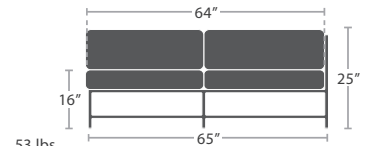

MADE TO ORDER

RIGHT ARM LOVESEAT SF-3209-122