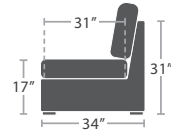

25 lbs.

ARMLESS LOUNGE CHAIR SF-2012-131

READY TO SHIP

36 lbs.

READY TO SHIP

38 lbs.

READY TO SHIP

45 lbs.

READY TO SHIP

45 lbs.

READY TO SHIP

34 lbs.

READY TO SHIP