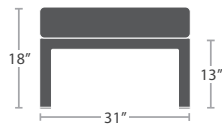

OTTOMAN SF-3203-142

30 lbs.