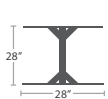

SF-1030-610 DINING