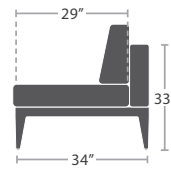

CORNER SF-3201-151

READY TO SHIP

65 lbs.

ARMLESS LOVESEAT SF-3201-132

READY TO SHIP

75 lbs.

LEFT ARM LOVESEAT SF-3201-112

READY TO SHIP