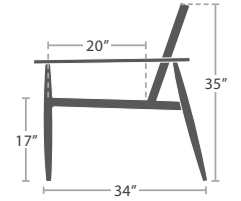

LOVESEAT SF-1027-102

MADE TO ORDER