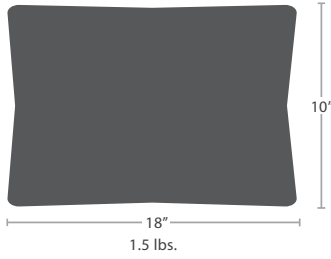

SQUARE TOSS PILLOW

READY TO SHIP

SF-3208-765