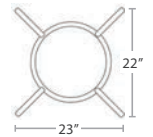

MEDIUM DINING TABLE BASE SF-3006-525 FITS TOPS 32" TO 36"

MADE TO ORDER