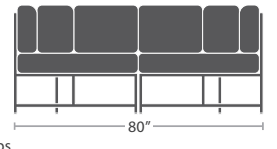

MADE TO ORDER

LEFT ARM LOVESEAT SF-3209-112

MADE TO ORDER

RIGHT ARM LOVESEAT SF-3209-122

MADE TO ORDER

DAYBED SF-3209-222

MADE TO ORDER

15 lbs.