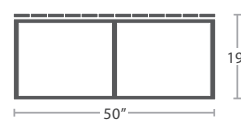

MATERIAL OVERVIEW

POWDER COATED ALUMINUM FRAME | AVAILABLE IN IPE WOOD OR COMPOSITE WOOD OPTIONS

COMPOSITE WOOD

IPE WOOD (RAW - No sealant or oil)

SIDE TABLE SF-7007-303

MADE TO ORDER

COFFEE TABLE SF-7007-301