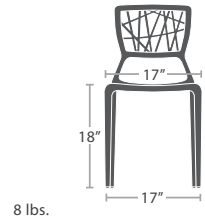

MATERIAL OVERVIEW

INJECTION MOLDED RESIN

PHOENIX