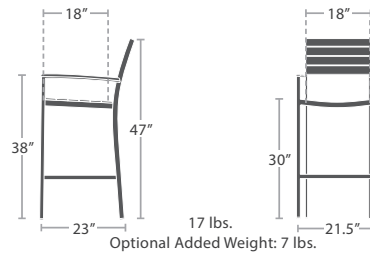

READY TO SHIP

READY TO SHIP