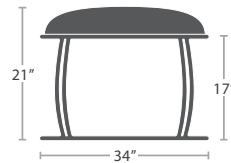

ROCKING CHAIR SF-1020-190

MADE TO ORDER

18 lbs.

BAR STOOL SF-1020-171

MADE TO ORDER

18 lbs.

OTTOMAN (ROUND) SF-1020-144

MADE TO ORDER