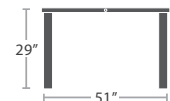

85 lbs.

LARGE COFFEE TABLE SF-3205-310

MADE TO ORDER

55 lbs.

DINING TABLE SQUARE SF-3205-305 *Umbrella Hole Option Available

MADE TO ORDER

68 lbs.

DINING TABLE RECTANGLE SF-3205-314 *Umbrella Hole Option Available