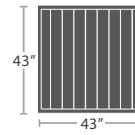

SIDE TABLE SQUARE SF-3209-322

MADE TO ORDER

DURABOARD TOP OPTION SF-3209-322DB

17 lbs.

END TABLE SQUARE SF-3209-303

MADE TO ORDER

DURABOARD TOP OPTION SF-3209-303DB

45 lbs.