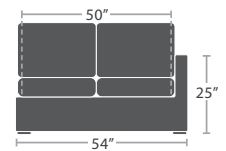

READY TO SHIP