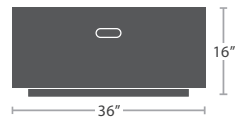

65 lbs.

CONCRETE FIRE PIT (SQUARE) SF-6202-698