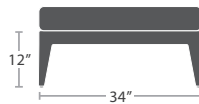

CHAISE WITH RIGHT ARM SF-3215-904R FACING SHELF

READY TO SHIP

96 lbs.

LOVESEAT RIGHT ARM SF-3215-902R WITH BUILT-IN SIDE TABLE

READY TO SHIP

96 lbs.

LOVESEAT LEFT ARM SF-3215-902L WITH BUILT-IN SIDE TABLE

READY TO SHIP