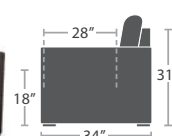

POWDER COATED ALUMINUM FRAME | FROSTED TEMPERED GLASS INSERTS | STANDARD CUSHIONS ARE INCLUDED

35 lbs.

CLUB CHAIR SF-2012-101

READY TO SHIP

46 lbs.

LOVESEAT SF-2012-102

READY TO SHIP

60 lbs.