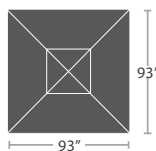

17 lbs. Pole Diameter: 1.5"

8' SQUARE DOUBLE VENTED

CANOPY | SF-5001-602
FRAME | SF-5001-771

8' Square Double Vented Umbrella will not close when pair with Bar tables