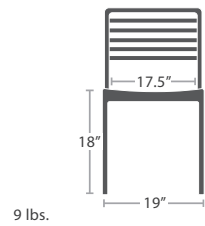

MATERIAL OVERVIEW

INJECTION MOLDED RESIN

PHOENIX

DINING SIDE CHAIR SC-2602-162 STACKS 6

READY TO SHIP

STOCKED IN

MATERIAL OVERVIEW

INJECTION MOLDED RESIN

SAVANNAH

DINING SIDE CHAIR SC-2603-162 STACKS 6

READY TO SHIP

STOCKED IN