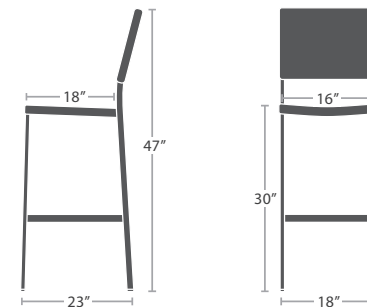

DINING SIDE CHAIR SC-2201-162-2 STACKS 10

READY TO SHIP

11 lbs.
Optional Added Weight: 7 lbs.

DINING ARM CHAIR SC-2201-163-2 STACKS 10

READY TO SHIP

11 lbs.
Optional Added Weight: 7 lbs.

BAR SIDE CHAIR SC-2201-172-2 STACKS 3