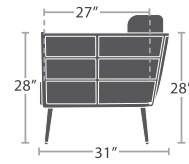

19 lbs.

CLUB CHAIR SF-2028-101

READY TO SHIP