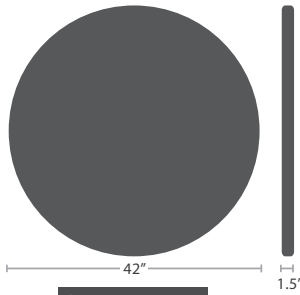

SF-3006-426
34 lbs.