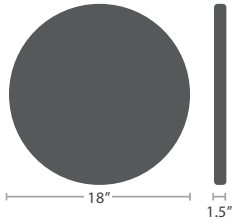

SF-3006-420
8 lbs.