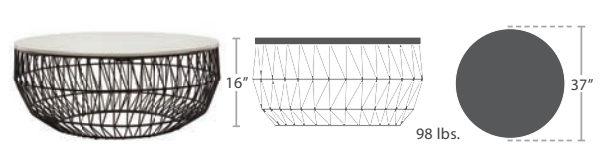

COFFEE TABLE SF-1809-321 16" 98 lbs. 37" MADE TO ORDER