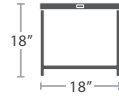

MADE TO ORDER

LEFT ARM LOVESEAT SF-3209-112

MADE TO ORDER

RIGHT ARM LOVESEAT SF-3209-122

MADE TO ORDER

DAYBED SF-3209-222

MADE TO ORDER

15 lbs.