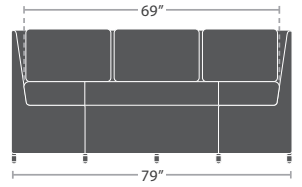

CIRCA COLLECTION

MATERIAL OVERVIEW

POWDER COATED ALUMINUM FRAME | ALL DURAWEAWE WICKER OPTIONS AVAILABLE

16 lbs.

READY TO SHIP

50 lbs.

READY TO SHIP

STOCKED IN