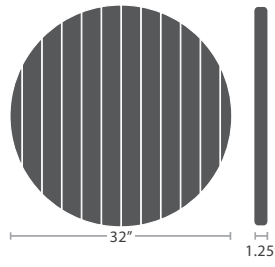

SC-2404-424

13 lbs.