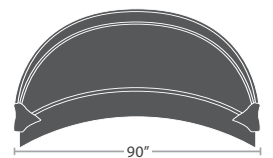

CANOPY FOR LARGE AQUA DAYBED SF-3401-683