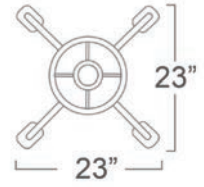

13 lbs.

ROSE 4 GRANDE DINING TABLE BASE SC-1201-586

READY TO SHIP

FITS TOPS UP TO 60"