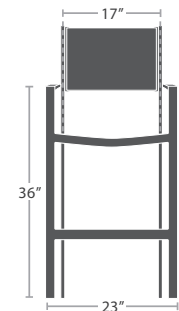

MADE TO ORDER