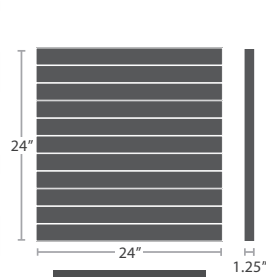

19 lbs.

SC-2404-426

40 lbs.

SC-2404-427

49 lbs.

SC-2404-428

63 lbs.

SQUARE