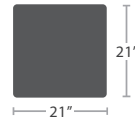

13 lbs.

READY TO SHIP

7 lbs.

END TABLE (SQUARE) SF-1026-303-GRY

READY TO SHIP

15 lbs.

READY TO SHIP