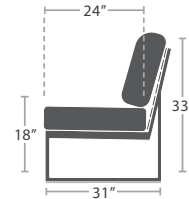

30 lbs.

MADE TO ORDER

32 lbs.

ARMLESS LOUNGE CHAIR SF-3203-131

MADE TO ORDER

60 lbs.

MADE TO ORDER

42 lbs.

MADE TO ORDER

66 lbs.

MADE TO ORDER

66 lbs.

MADE TO ORDER